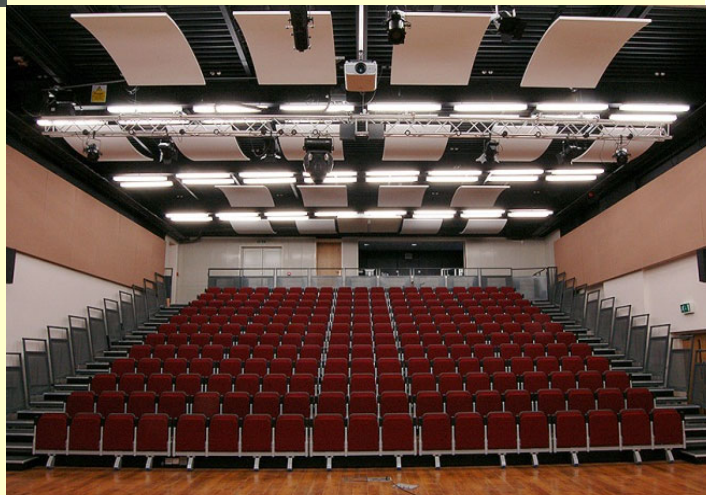

'A' Block is the centre for:

- Maths
- Science
- RE
- Media Centre
- The Café
- Inclusion team in A19
- The Chapel

The **Music College** is found between 'A' Block and 'B' Block.

The Performance Centre is used for:

- School assemblies
- Drama productions