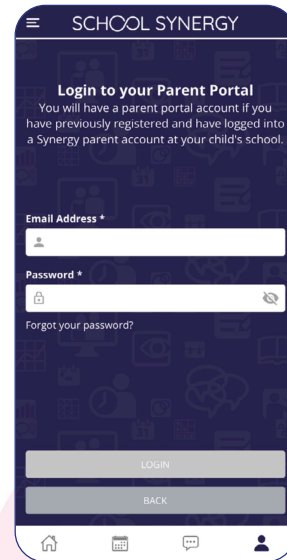

# SCHOOL SYNERGY

Download the Synergy Parent App

Register and verify your device using your mobile number

Do you already have a Parent Portal account?

Yes! I already have a Parent Portal account.

Yes

No

**1 Great! Let's log in.** When asked if you have an account, select Yes.

**2** Start typing your child's school name or postcode. Select the school from the list.

**3** Fill in your Parent Portal log in details as you would on the web and click log in. You are now logged in!