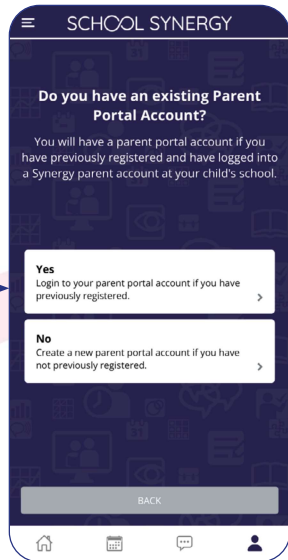

### Assessment

Achievements recorded in school are shared so you know how your child is progressing

# SCHOOL SYNERGY

Download the Synergy Parent App

Register and verify your device using your mobile number

Do you already have a Parent Portal account?

Yes! I already have a Parent Portal account.

Yes

No

**1 Great! Let's log in.** When asked if you have an account, select Yes.

**2** Start typing your child's school name or postcode. Select the school from the list.

**3** Fill in your Parent Portal log in details as you would on the web and click log in. You are now logged in!