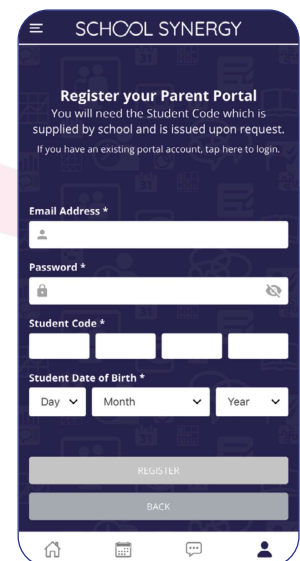

# SCHOOL SYNERGY

Download the Synergy Parent App

Register and verify your device using your mobile number

Do you already have a Parent Portal account?

Yes! I already have a Parent Portal account.

Yes

No

**1 Great! Let's log in.** When asked if you have an account, select Yes.

Contact school if you have not been issued with a code or would like a family member to have access.

GET IT ON Google Play

Download on the App Store

**1 No problem, let's register.** When asked if you have an account, select No.

**2** Start typing your child's school name or postcode. Select the school from the list.

**3** Fill in your details and your child's code to register. You are now logged in!