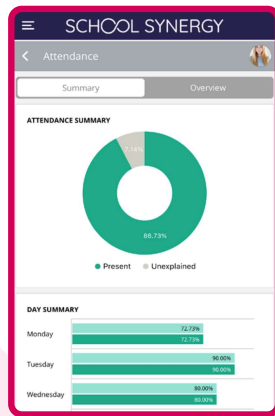

## Welcome to the Parent App - Your quick, one-stop access to school information!

Available for Android and Apple devices

Your one-page dashboard displays your messages, upcoming events and parent letters. Below this is a summary of recent behaviour, punctuality and assignments/homework for each of your children.

## What other information can I see in my Parent Portal?

### Timetable

View your child's school timetable