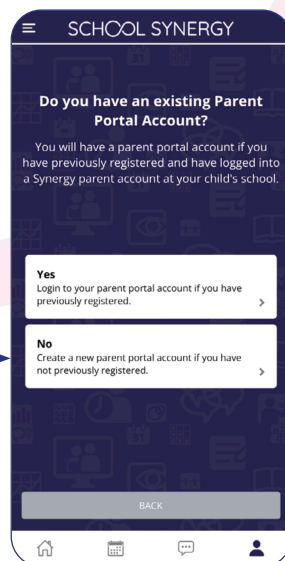

# SCHOOL SYNERGY

Download the Synergy Parent App

Register and verify your device using your mobile number

Do you already have a Parent Portal account?

Yes! I already have a Parent Portal account.

Yes

No

**1 Great! Let's log in.** When asked if you have an account, select Yes.

**2** Start typing your child's school name or postcode. Select the school from the list.

**3** Fill in your Parent Portal log in details as you would on the web and click log in. You are now logged in!

No. I do not have a Parent Portal account.

To register, you'll need a Student Code

These are unique to you and your child and cannot be shared. Each parent or carer must have their own registration letter given by school.

Contact school if you have not been issued with a code or would like a family member to have access.

GET IT ON Google Play

Download on the App Store

**1 No problem, let's register.** When asked if you have an account, select No.