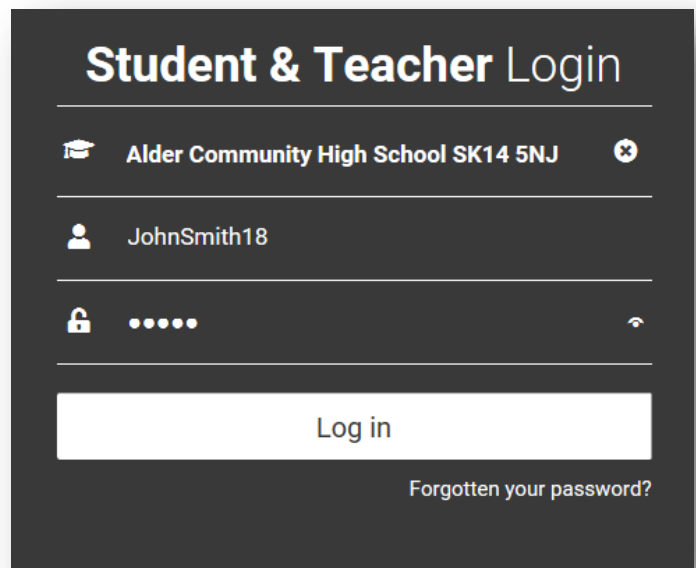

Using Doodle

1) Search for Doodle.

2) Login Details:

School: Alder Community High School

Username: First name + Last name + Year you started school (e.g. JohnSmith18)

Password: alder

3) You will see the tasks assigned to you and you can click on one to begin.