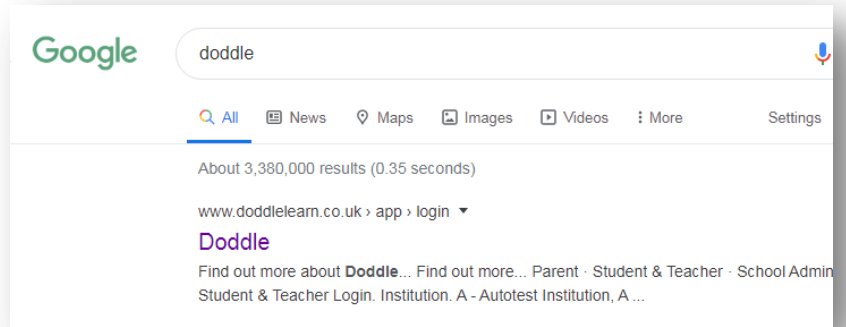

Using Doodle

1) Search for Doodle.

2) Login Details:

School: Alder Community High School

Username: First name + Last name + Year you started school (e.g. JohnSmith18)

Password: alder

3) You will see the tasks assigned to you and you can click on one to begin.