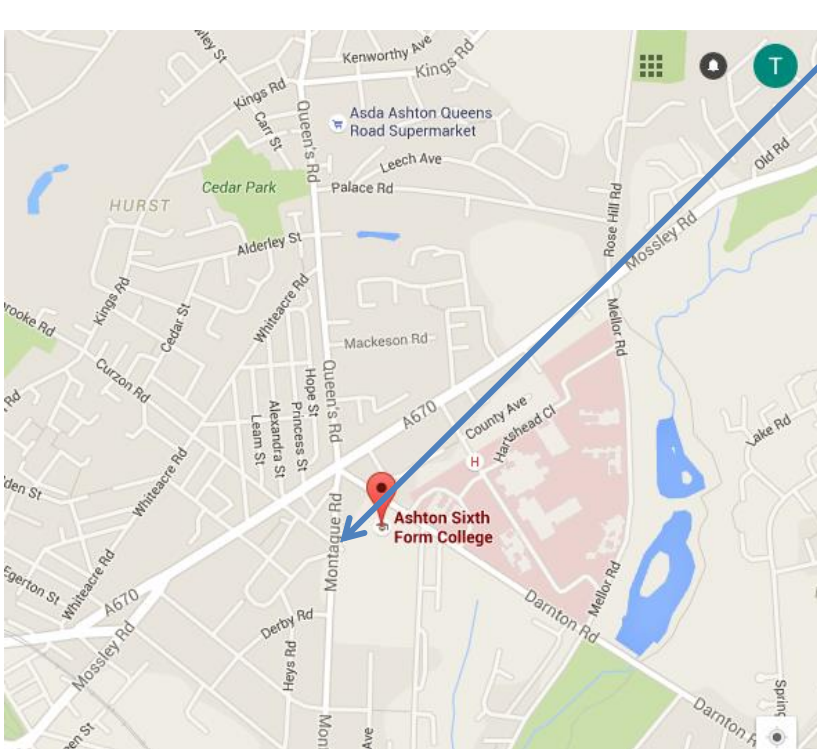

Yours sincerely

Mr T Eaton
Head of careers

Ashton Sixth Form College: Monday 24th June 2019

Montague Road entrance. Arrive 8.30am, depart 2.55pm.
Darnton Rd, Ashton-under-Lyne OL6 9RL

BUS – Take the 387 or 389 bus. Enter via the Montague road entrance shown on the map below.

Tameside One site: Tameside One, Wellington Road, Ashton Under Lyne, OL6 6BL

The college is located in Ashton town centre a short walk from the train station. See the map below for directions.

BUS

Take the 304 or 206 bus from Gee Cross to Hyde bus station. Get off here and change to the 346 towards Ashton.

Get off in the town centre and take the short walk following the map below to Tameside College. Students can return on the same service in the opposite direction which runs regularly.

TRAIN

Take any train to Ashton train station. Take the short walk following the map below to Tameside College. Students can return on the same service in the opposite direction which runs regularly.

Clarendon College Friday 28th June 2019

Camp Street main reception. Arrive 9.30am, depart 2.30pm

Camp St, Ashton-under-Lyne OL6 6DF

BUS, TRAIN or TRAM

Clarendon is right in the centre of Ashton so it's easy to get to by all forms of public transport, bus, tram or rail. The College is right next to the train station and close to both tram and bus stations.