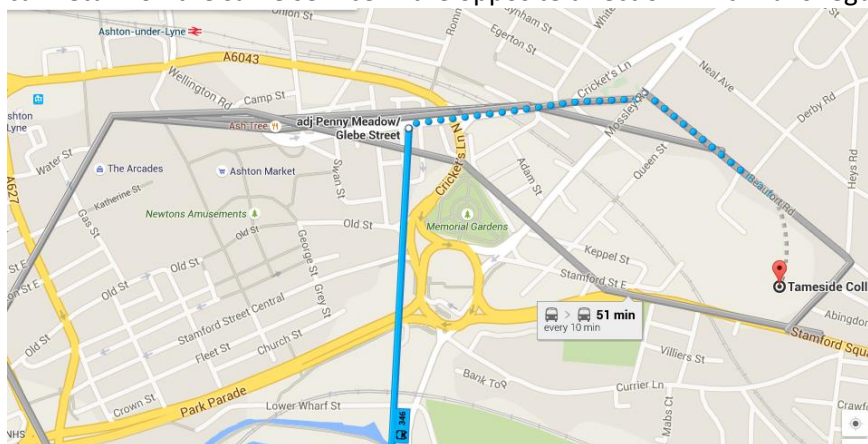

Yours sincerely

Mr T Eaton
Head of careers

Ashton Sixth Form College: Monday 24th June 2019

Montague Road entrance. Arrive 8.30am, depart 2.55pm.
Darnton Rd, Ashton-under-Lyne OL6 9RL

BUS – Take the 387 or 389 bus. Enter via the Montague road entrance shown on the map below.

Tameside One site: Tameside One, Wellington Road, Ashton Under Lyne, OL6 6BL

The college is located in Ashton town centre a short walk from the train station. See the map below for directions.

BUS

Take the 304 or 206 bus from Gee Cross to Hyde bus station. Get off here and change to the 346 towards Ashton.

Get off in the town centre and take the short walk following the map below to Tameside College. Students can return on the same service in the opposite direction which runs regularly.

TRAIN

Take any train to Ashton train station. Take the short walk following the map below to Tameside College. Students can return on the same service in the opposite direction which runs regularly.

Clarendon College Friday 28th June 2019

Camp Street main reception. Arrive 9.30am, depart 2.30pm

Camp St, Ashton-under-Lyne OL6 6DF

BUS, TRAIN or TRAM

Clarendon is right in the centre of Ashton so it's easy to get to by all forms of public transport, bus, tram or rail. The College is right next to the train station and close to both tram and bus stations.