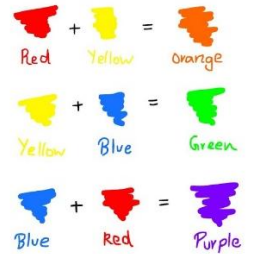

Lower School Art Summer Year A

Key Vocabulary

Naturalistic

Dots

Symbols

Indigenous

Aboriginal

Dreamtime

Sketch

Aboriginal Art Techniques

Colour Theory

What are Secondary Colors ?

Use Cotton Buds to create a dot painting effect.

Animals in Aboriginal Art

Let me introduce...

Aboriginal People

Indigenous artists often use natural materials such as ochre, bark, or sand to create their artwork.

Dot painting is a signature style of Aboriginal art, with each dot representing a story or connection to the land.