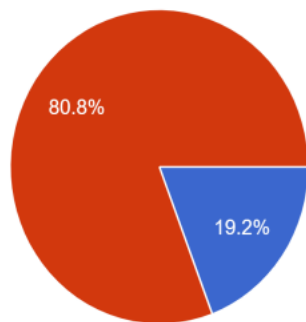

- Yes
- No

Year 9 Parent Survey Results
Parents Evening December 2025

Where bullying has occurred, the school has quickly dealt with it effectively

Archbishop Temple
Church of England High School