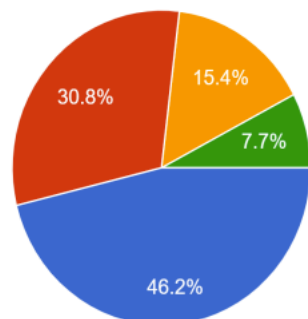

- Strongly agree
- Agree
- Neutral
- Disagree
- Strongly disagree

Year 9 Parent Survey Results
Parents Evening December 2025