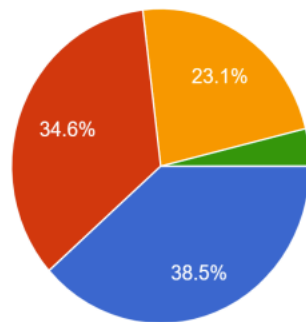

- Strongly agree
- Agree
- Neutral
- Disagree
- Strongly disagree

**Year 9 Parent Survey Results
Parents Evening December 2025**

This school has high expectations of my child

Archbishop Temple
Church of England High School