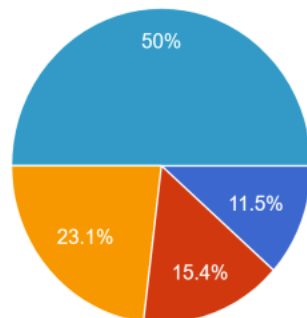

Archbishop Temple
Church of England High School

- Yes
- No

Year 9 Parent Survey Results
Parents Evening December 2025

Where bullying has occurred, the school has quickly dealt with it effectively

Archbishop Temple
Church of England High School