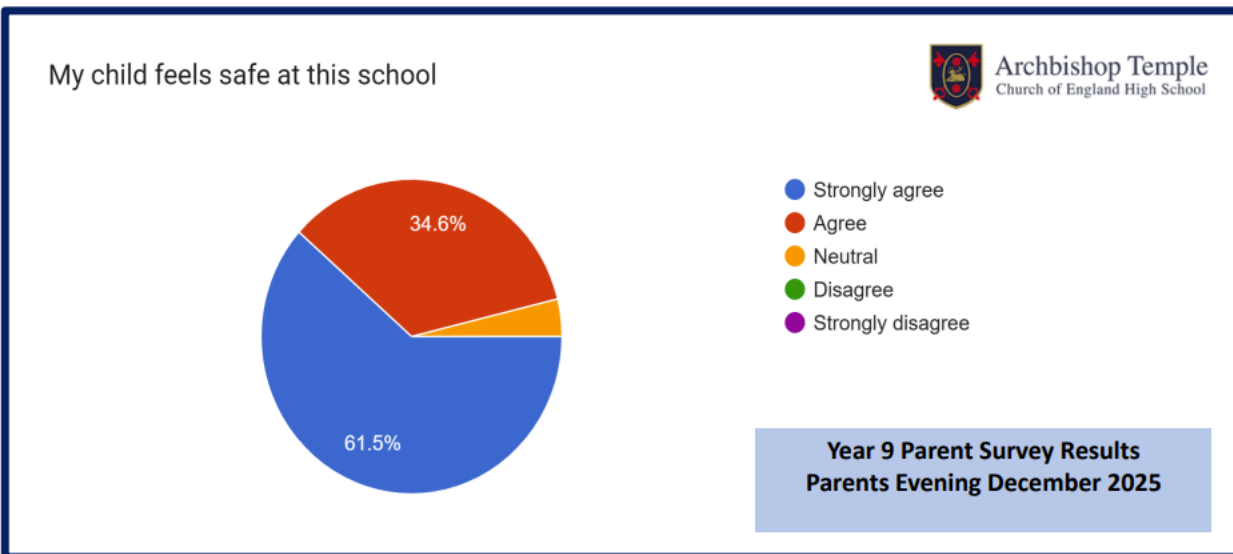

Year 9 Parents Evening December 2025

During each parents evening we ask parents to complete a survey (OFSTED questions). Year 9 Parent Voice results can be seen below:

This school makes sure the students are well behaved