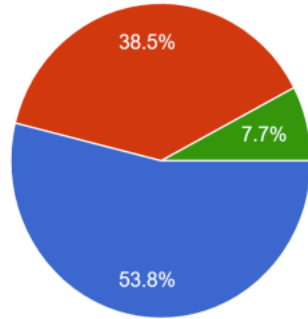

This school lets me know how my child is doing

Archbishop Temple
Church of England High School

- Strongly agree
- Agree
- Neutral
- Disagree
- Strongly disagree

Year 9 Parent Survey Results
Parents Evening December 2025

This school develops my child's wider personal development

Archbishop Temple
Church of England High School