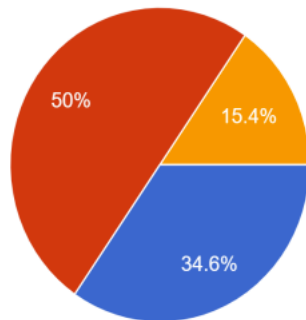

This school makes sure the students are well behaved

Archbishop Temple
Church of England High School

- Strongly agree
- Agree
- Neutral
- Disagree
- Strongly disagree

Year 9 Parent Survey Results
Parents Evening December 2025

My child has experienced bullying at this school

Archbishop Temple
Church of England High School