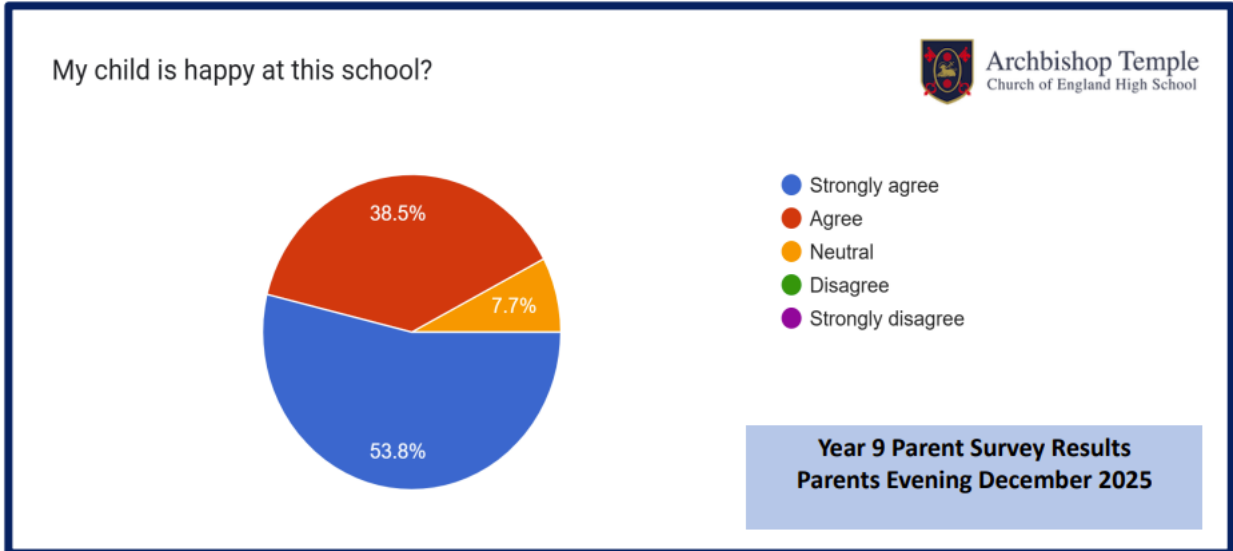

Year 9 Parents Evening December 2025

During each parents evening we ask parents to complete a survey (OFSTED questions). Year 9 Parent Voice results can be seen below:

This school makes sure the students are well behaved