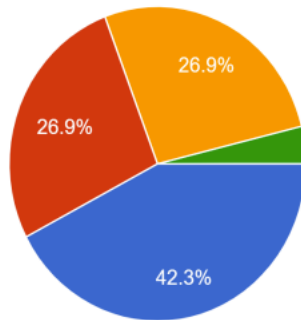

- Strongly agree
- Agree
- Neutral
- Disagree
- Strongly disagree

Year 9 Parent Survey Results
Parents Evening December 2025

I would recommend this school to another parent

Archbishop Temple
Church of England High School