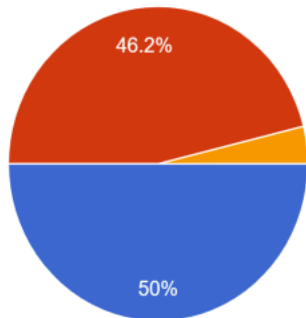

- Strongly agree
- Agree
- Neutral
- Disagree
- Strongly disagree

**Year 9 Parent Survey Results
Parents Evening December 2025**