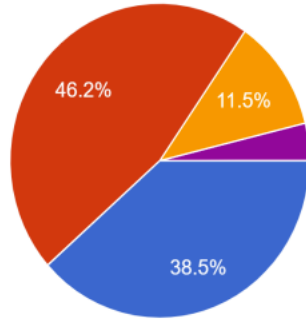

This school has made me aware of what my child will learn during the year

Archbishop Temple
Church of England High School

- Strongly agree
- Agree
- Neutral
- Disagree
- Strongly disagree

**Year 9 Parent Survey Results
Parents Evening December 2025**

Where a concern was raised, this school dealt with it properly

Archbishop Temple
Church of England High School