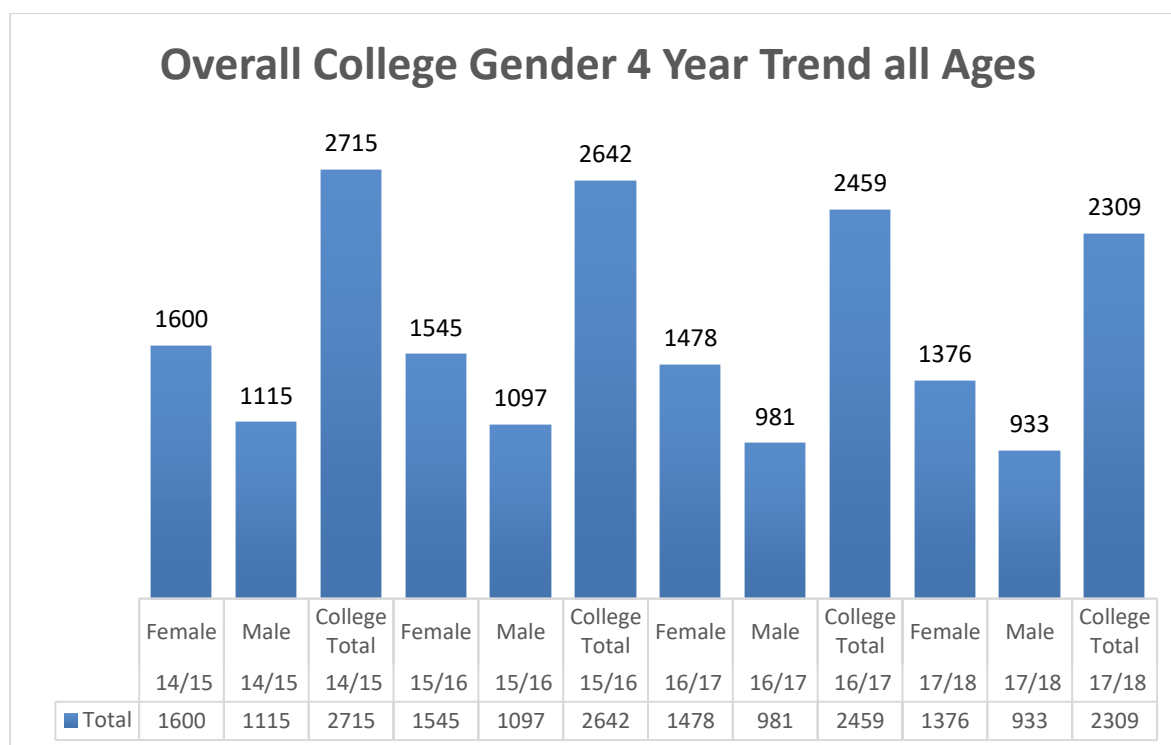

## 1 COLLEGE CONTEXT

---

Please following the link below for information regarding the diversity of Tameside.

<https://www.tameside.gov.uk/equalitydiversity#OneEqualityScheme2018-22>

This information is used each year in the writing of the college Equality and Diversity report and in meeting targets/achieving outcomes in the equality objectives.

## 2 COLLEGE PROFILE FOR 2017/2018

---

The following college wide data was used to write the 2018/19 Equality and Diversity Report.

More information regarding the college profile, including detailed analysis of various student groups and college services can be found in the annual college Equality and Diversity report.