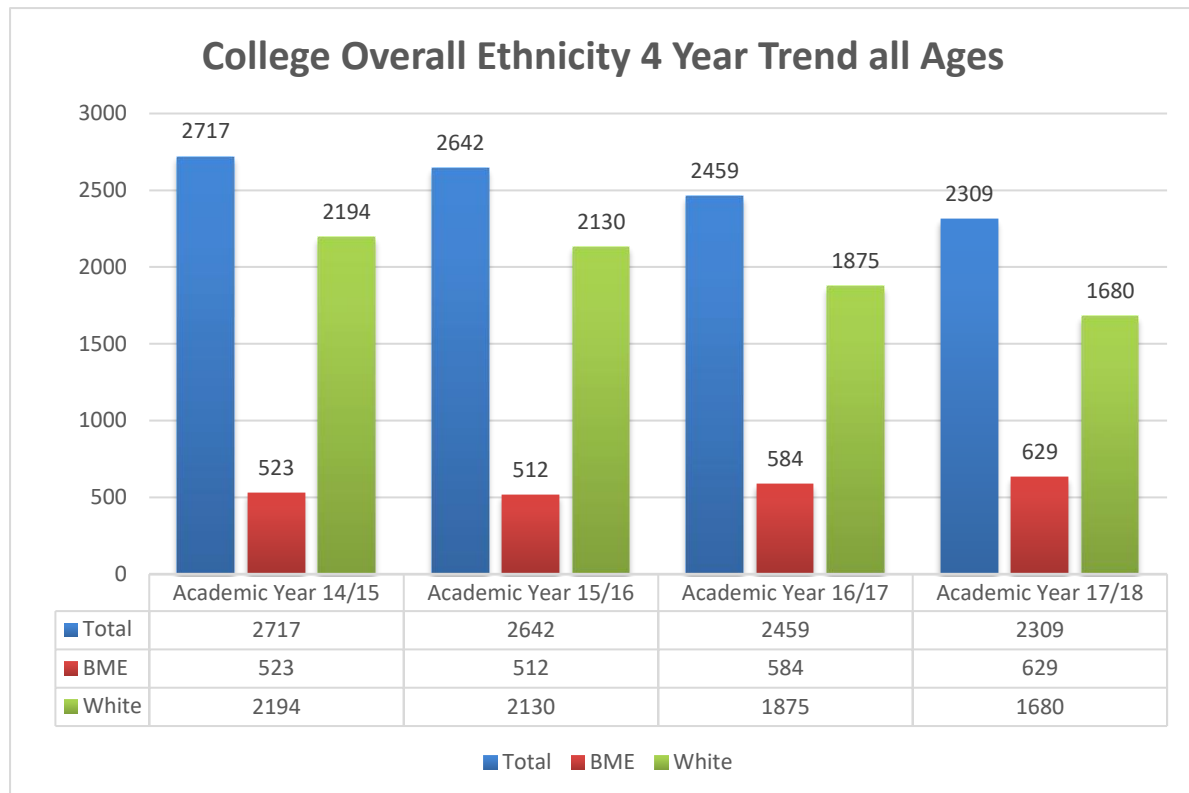

## 1 COLLEGE CONTEXT

---

Please following the link below for information regarding the diversity of Tameside.

<https://www.tameside.gov.uk/equalitydiversity#OneEqualityScheme2018-22>

This information is used each year in the writing of the college Equality and Diversity report and in meeting targets/achieving outcomes in the equality objectives.

## 2 COLLEGE PROFILE FOR 2017/2018

---

The following college wide data was used to write the 2018/19 Equality and Diversity Report.

More information regarding the college profile, including detailed analysis of various student groups and college services can be found in the annual college Equality and Diversity report.