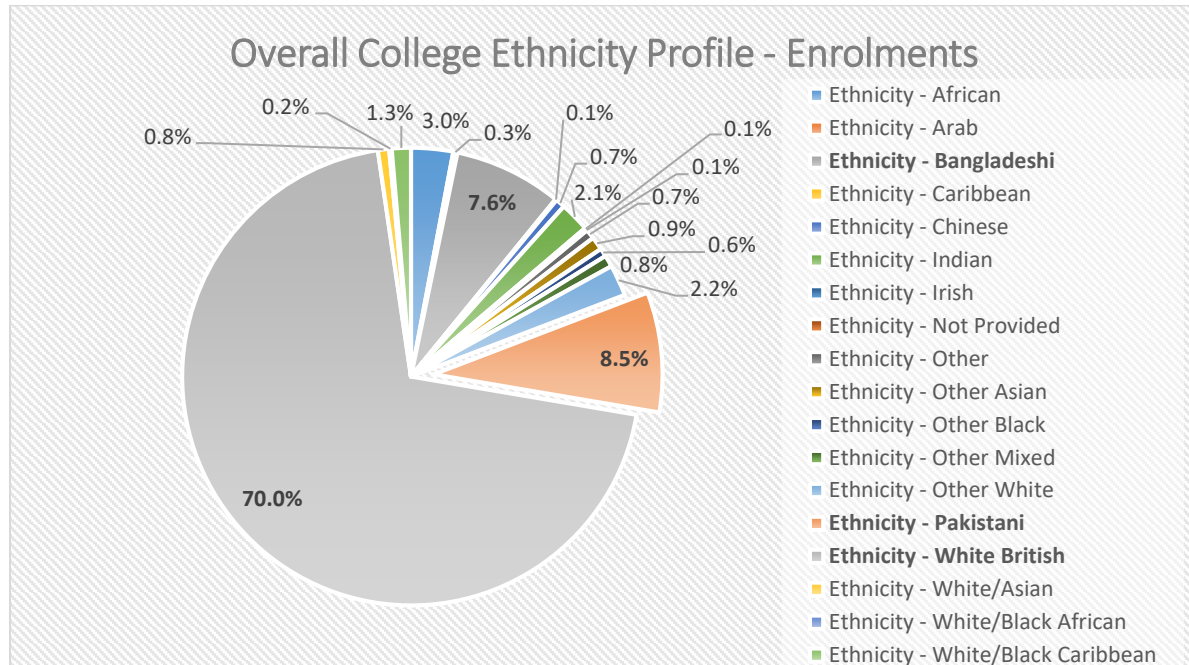

## 1 COLLEGE CONTEXT

---

Please following the link below for information regarding the diversity of Tameside.

<https://www.tameside.gov.uk/equalitydiversity#OneEqualityScheme2018-22>

This information is used each year in the writing of the college Equality and Diversity report and in meeting targets/achieving outcomes in the equality objectives.

## 2 COLLEGE PROFILE FOR 2017/2018

---

The following college wide data was used to write the 2018/19 Equality and Diversity Report.

More information regarding the college profile, including detailed analysis of various student groups and college services can be found in the annual college Equality and Diversity report.