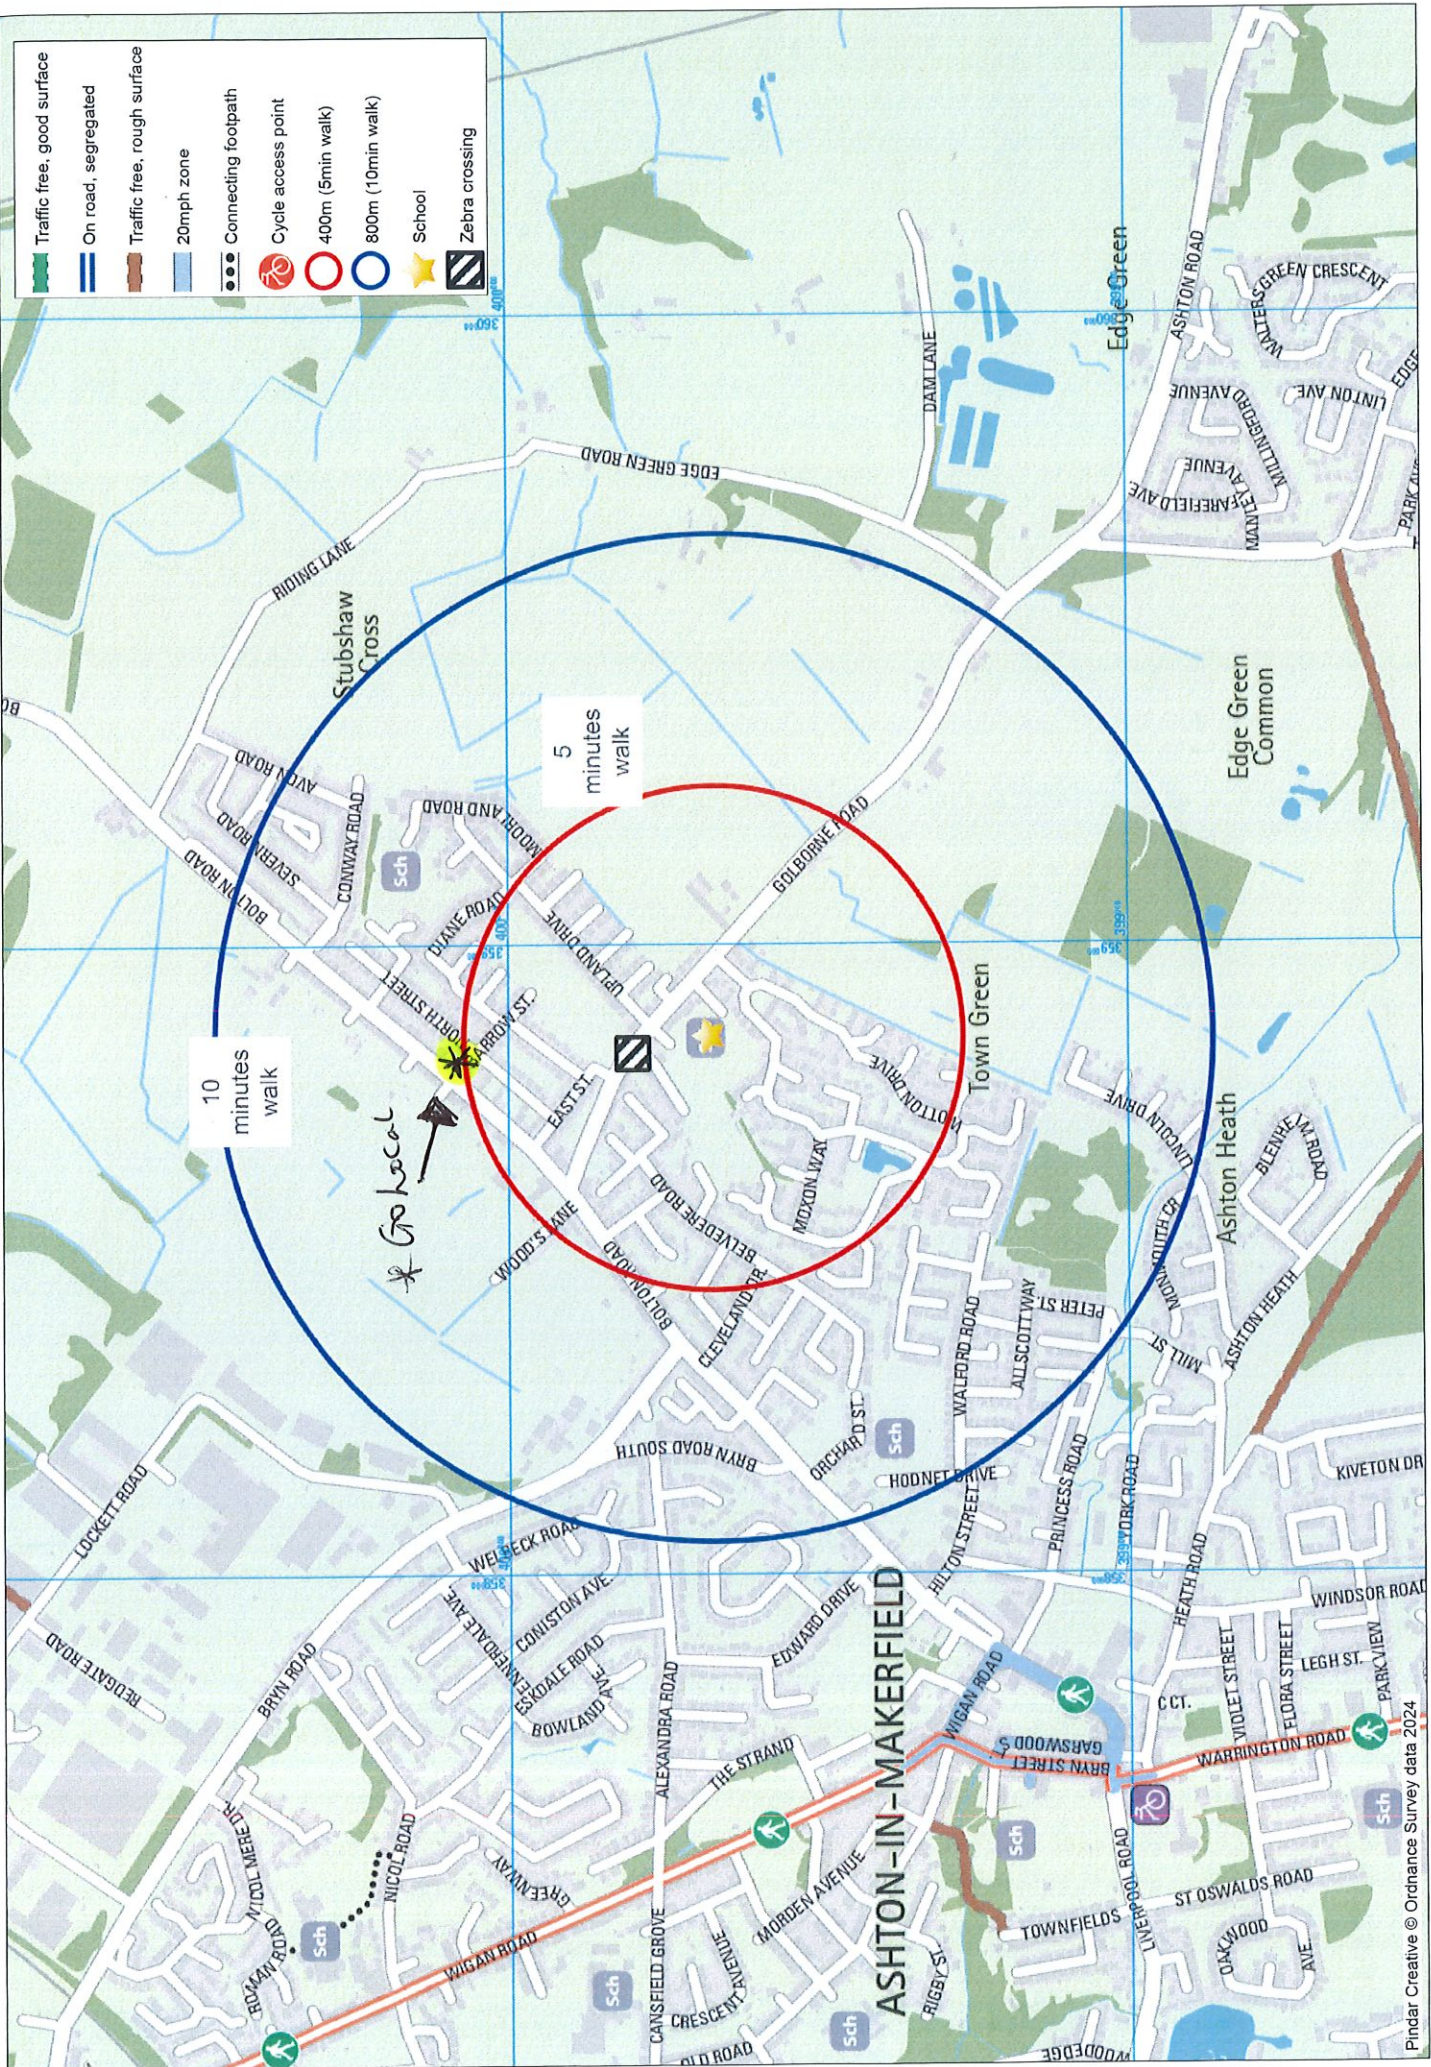

We are looking forward to seeing you on the 25th please dress for the weather!

Yours

Mrs O'Brien and Mrs Sanderson

\* Go local store

- Traffic free, good surface
- On road, segregated
- Traffic free, rough surface
- 20mph zone
- Connecting footpath
- Cycle access point
- 400m (5min walk)
- 800m (10min walk)
- School
- Zebra crossing

It's also super healthy for you and a great start to the day! And it's a free and fun way to get around. It might even be quicker than you first thought. Use this map to help you plan an interesting and safe route to school. If you can't walk, scoot, wheel or cycle the whole way, why not get dropped off at a friend's house and walk in together, or just park 5 or 10 minutes away and walk the rest.