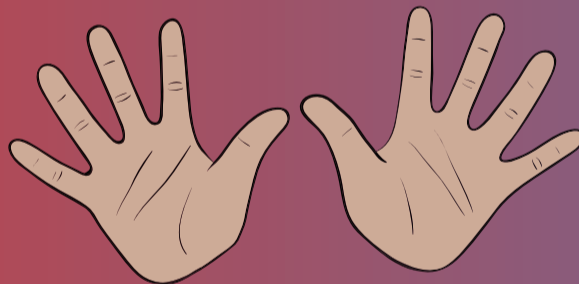

BRITISH VALUES

Open hands (palms down, pointing forward) make two sharp downward movements; then open hands (palm back, pointing in) held against body, working hand above.
Repeat.

BRITISH VALUES

DEMOCRACY

Open pinched hands (palms forward, pointing up) move back to signer, alternately becoming closed pinched hands; then make letter shape "G"; formation makes sharp upward movement.

© The SIGNALONG Group
www.signalong.org.uk
E-mail: info@signalong.org.uk