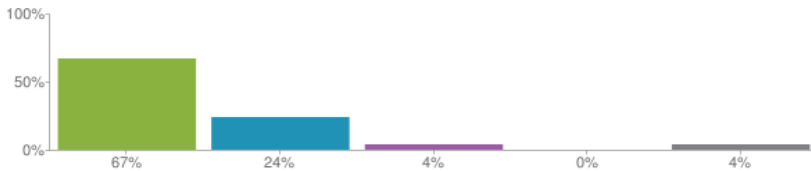

Pupils on the roll: **169**
 Responses for this school: **49**
 Responses for year: **2018/19**
[View inspection reports](#)

1. My child is happy at this school

Figures based on **49** responses up to 31-01-2019

2. My child feels safe at this school

Figures based on **49** responses up to 31-01-2019

3. My child makes good progress at this school

Figures based on **49** responses up to 31-01-2019

4. My child is well looked after at this school