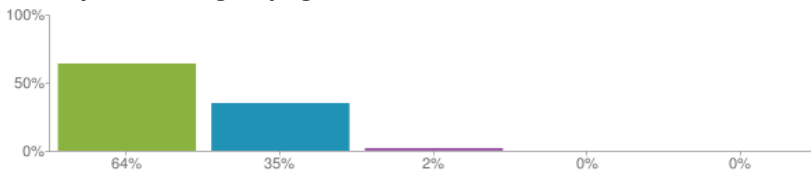

Pupils on the roll: **169**
 Responses for this school: **55**
 Responses for year: **2017/18**
[Download data for year 2017/18](#)
[View inspection reports](#)

1. My child is happy at this school

Figures based on **55** responses up to 11-06-2018

2. My child feels safe at this school

Figures based on **55** responses up to 11-06-2018

3. My child makes good progress at this school

Figures based on **55** responses up to 11-06-2018

4. My child is well looked after at this school