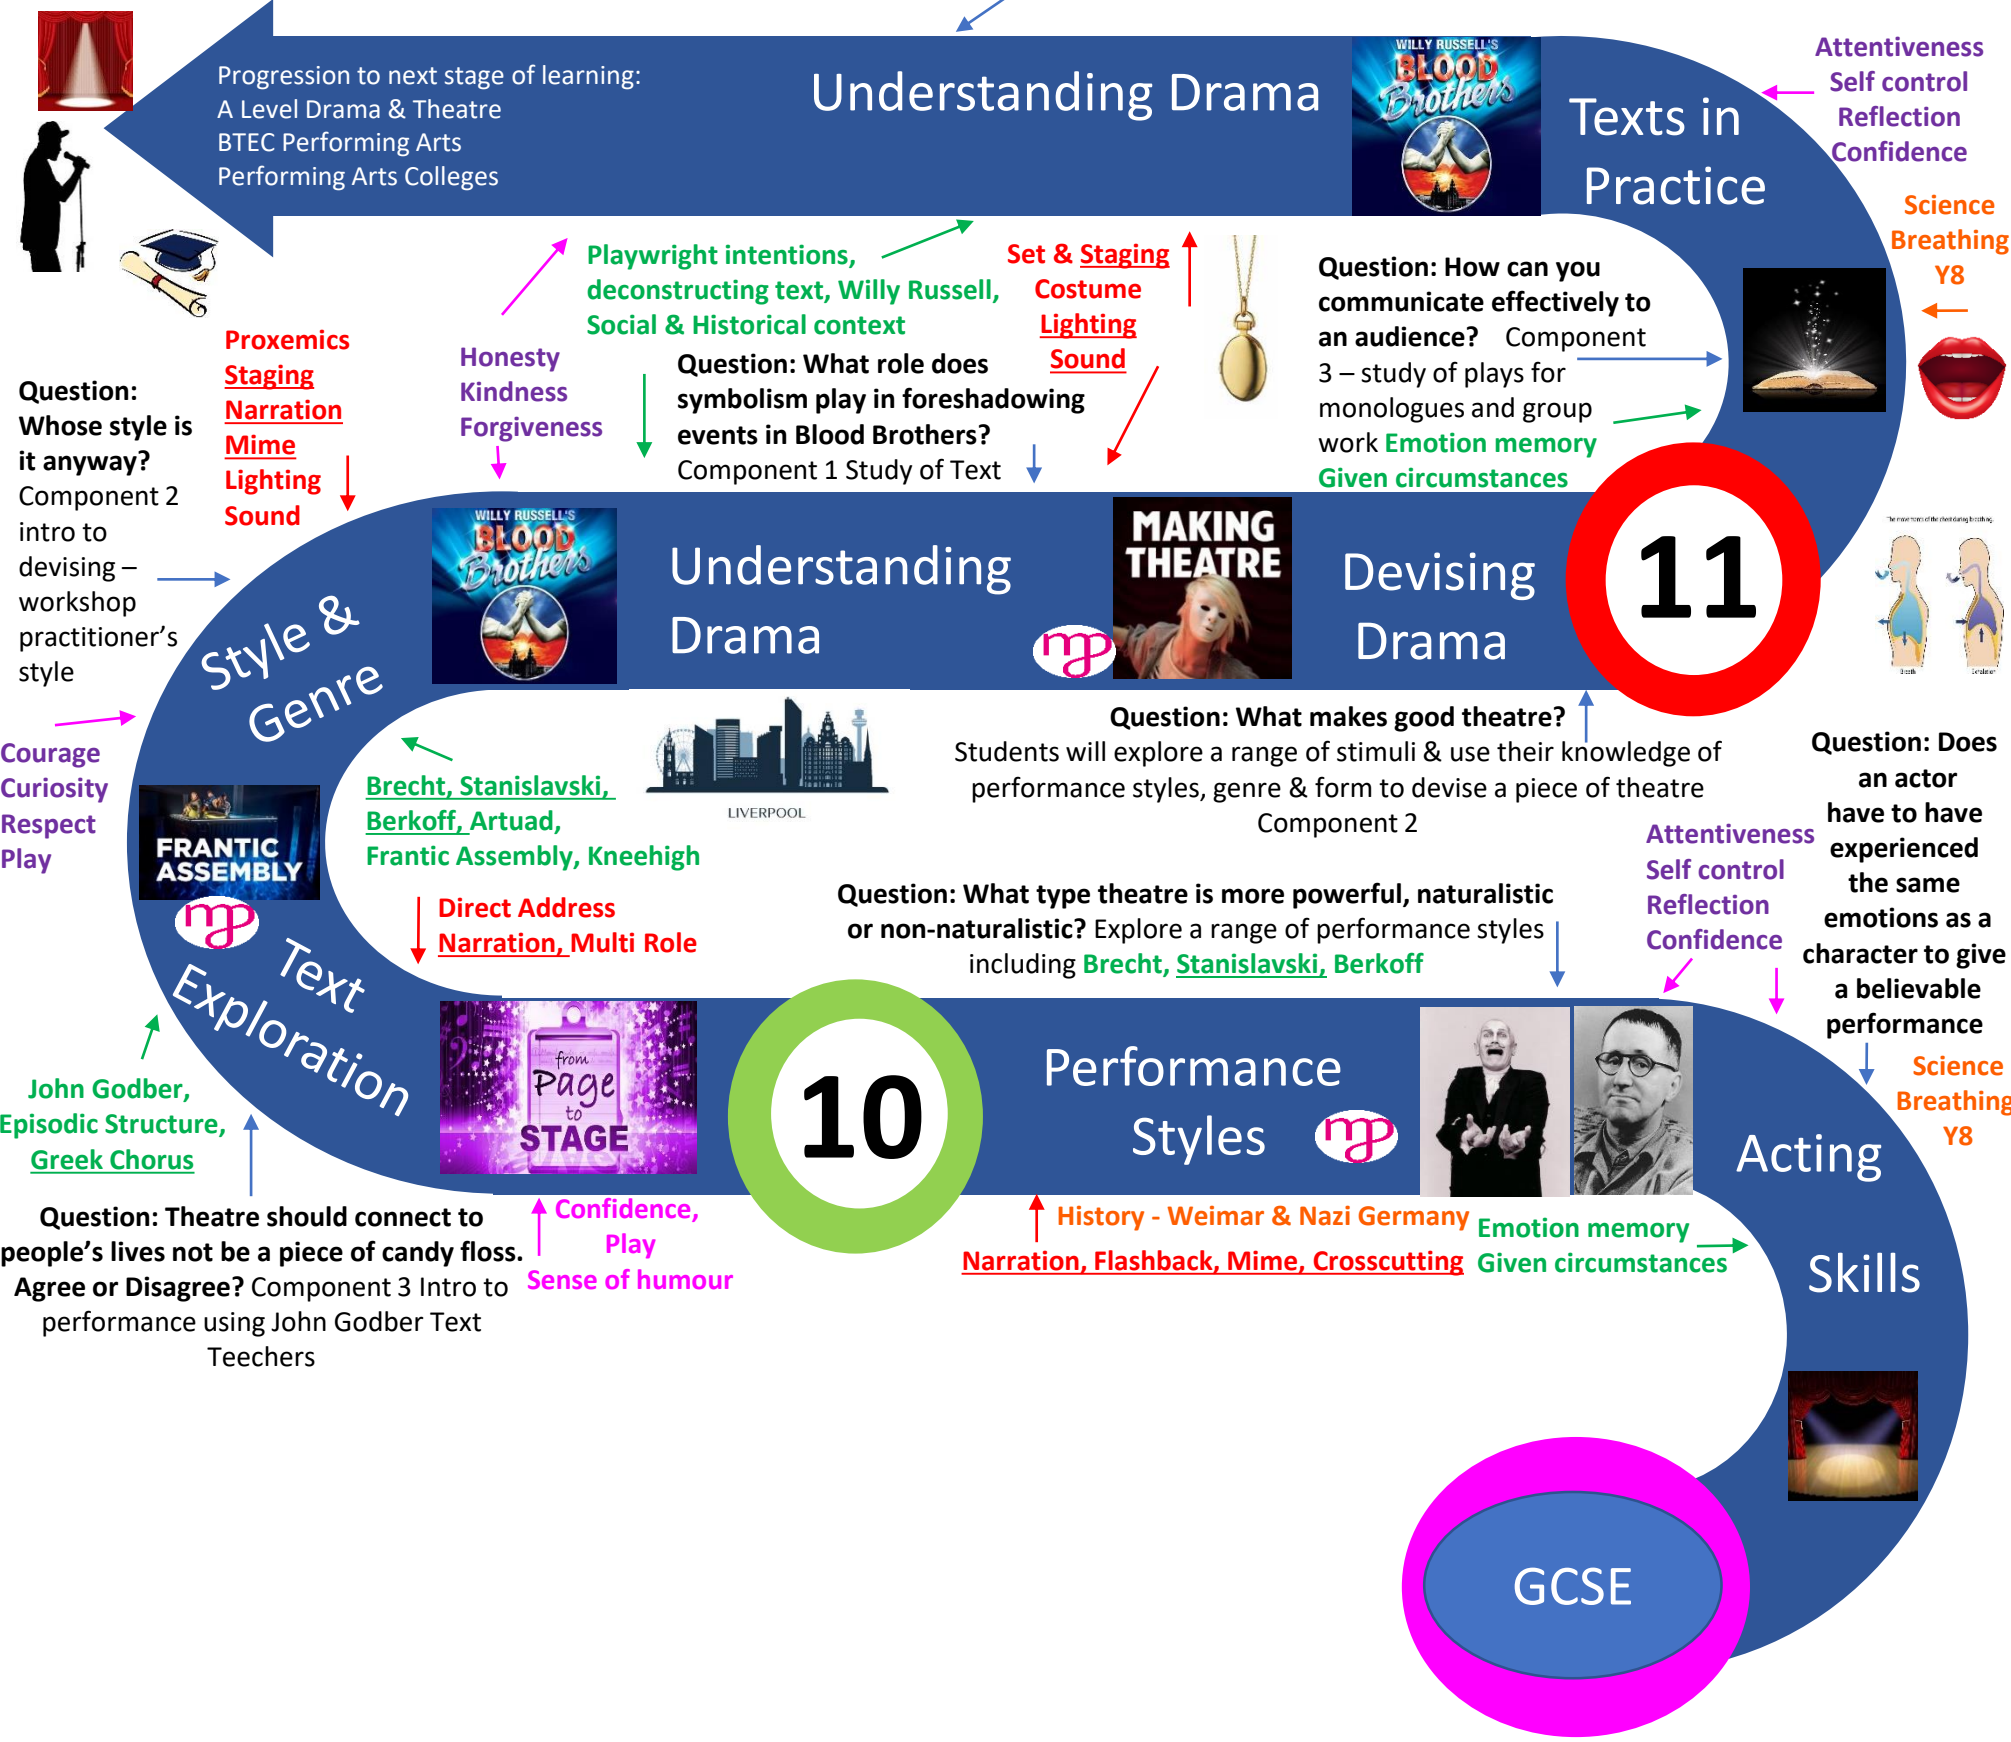

- Christian Values
- Cross Curricular Links
- Knowledge
- Subject Specific Skills
- Magenta Principles embedded

Drama Learning Journey

Underlined = Deeper development of earlier skills / knowledge

Question: Is it important to stay true to a playwright's intention?
Component 1 - Understanding Drama - Study of set text Blood Brothers.

Year 7 Drama Learning Journey