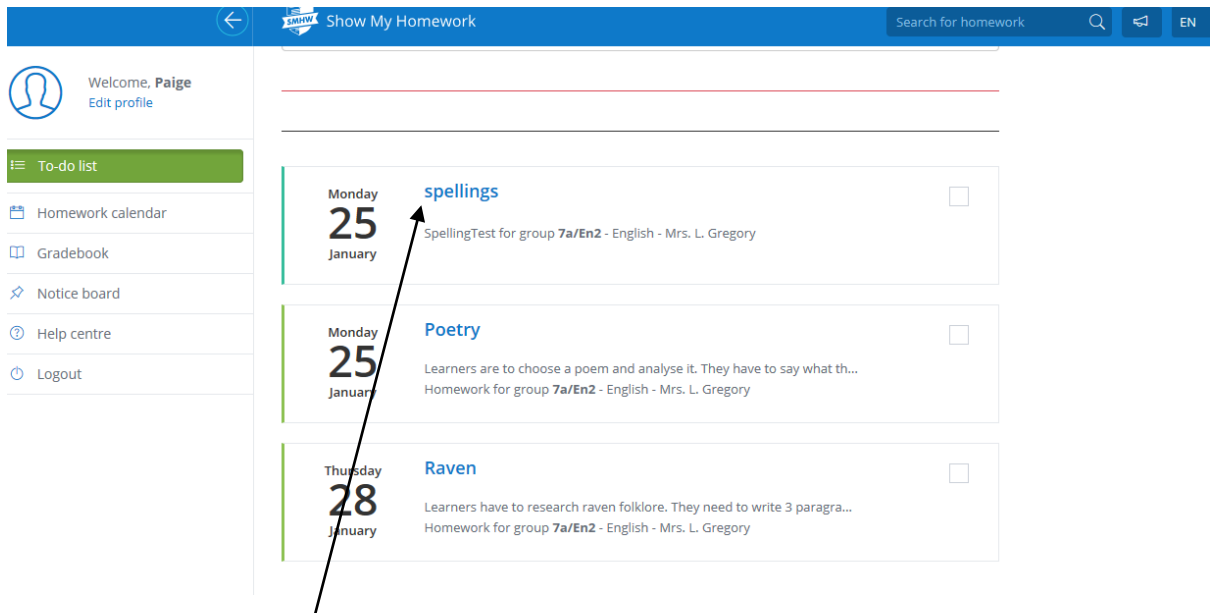

How to use 'Show my homework' – pupils:

- Go to 'Show my homework' on the school website

The screenshot shows the 'SHOW MY HOMEWORK' logo at the top, followed by the tagline 'The no.1 homework software for schools'. Below this, it asks 'Returning user? Please log in'. There are two input fields: one for a username (with a vertical cursor) and one for a password. A blue 'Log in' button is positioned below the password field, with a link for 'Forgot password?' to its right. Below the login section, there are two social media icons: Google+ and RM UNIFY. At the bottom, there is a link for 'First time user, or been given a PIN?' and an 'Enter PIN' input field. A box on the left with the text 'Enter pin' has an arrow pointing to the 'Enter PIN' field.

The screenshot shows the 'SHOW MY HOMEWORK' logo at the top, followed by the tagline 'The no.1 homework software for schools'. Below this, it says 'Almost there, update your details'. There are three input fields: 'Choose a password', 'Confirm your password', and 'Enter email'. Below the email field is a checkbox labeled 'I do not have an email address'. A blue 'Log in' button is positioned below the registration fields. Below the button, there are three checkmarks with instructions: 'Make a note of your username', 'Make a note of your password', and 'Keep it somewhere safe'. A box on the right with the text 'No need to fill in password details simply tick this box & press log in' has an arrow pointing to the 'I do not have an email address' checkbox.