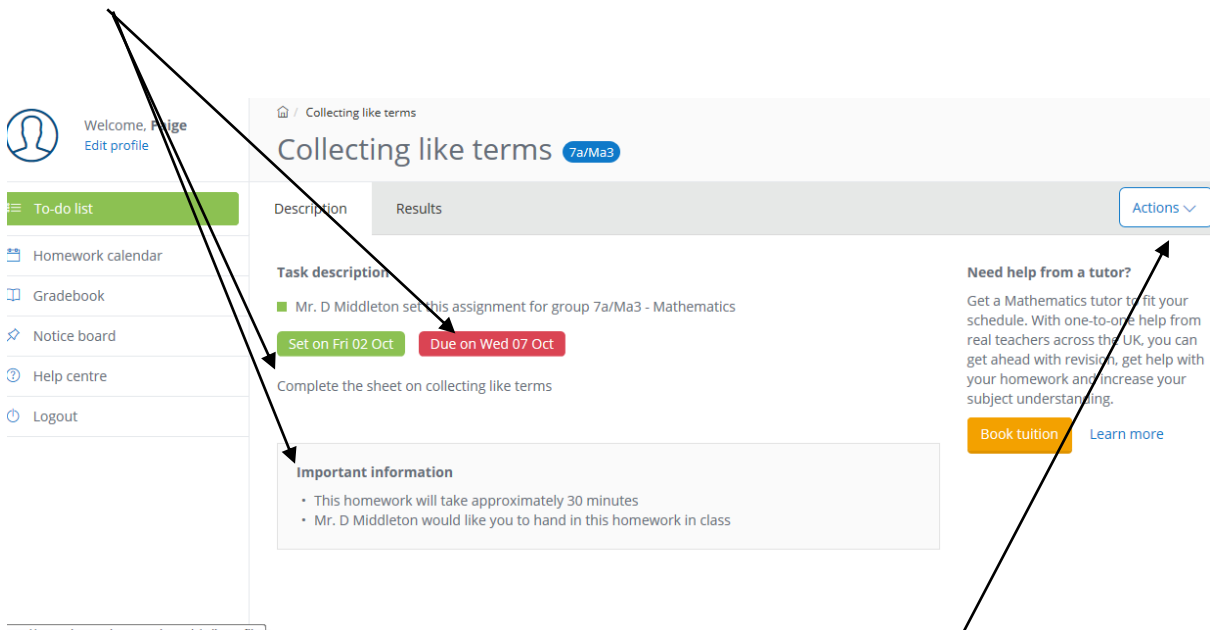

You can share on Facebook with friends