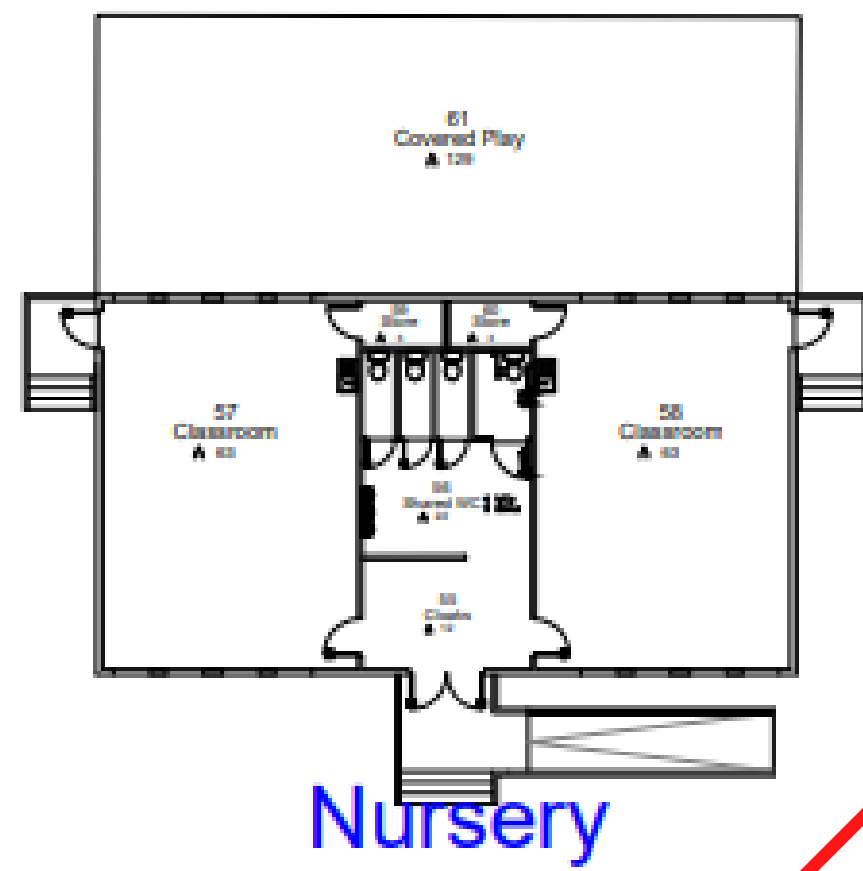

Wave 1: 08:45 to 15:15

Wave 2: 09:00 to 15:30

Wave 3: 09:15 to 15:45

Nursery

Gate:
Ormerod
Close

Car Park Gates

Main entrance
gate: Clapgate

Bredbury Green Primary School
Block Name: Block 1 (Main Building)

Gate: Clapgate