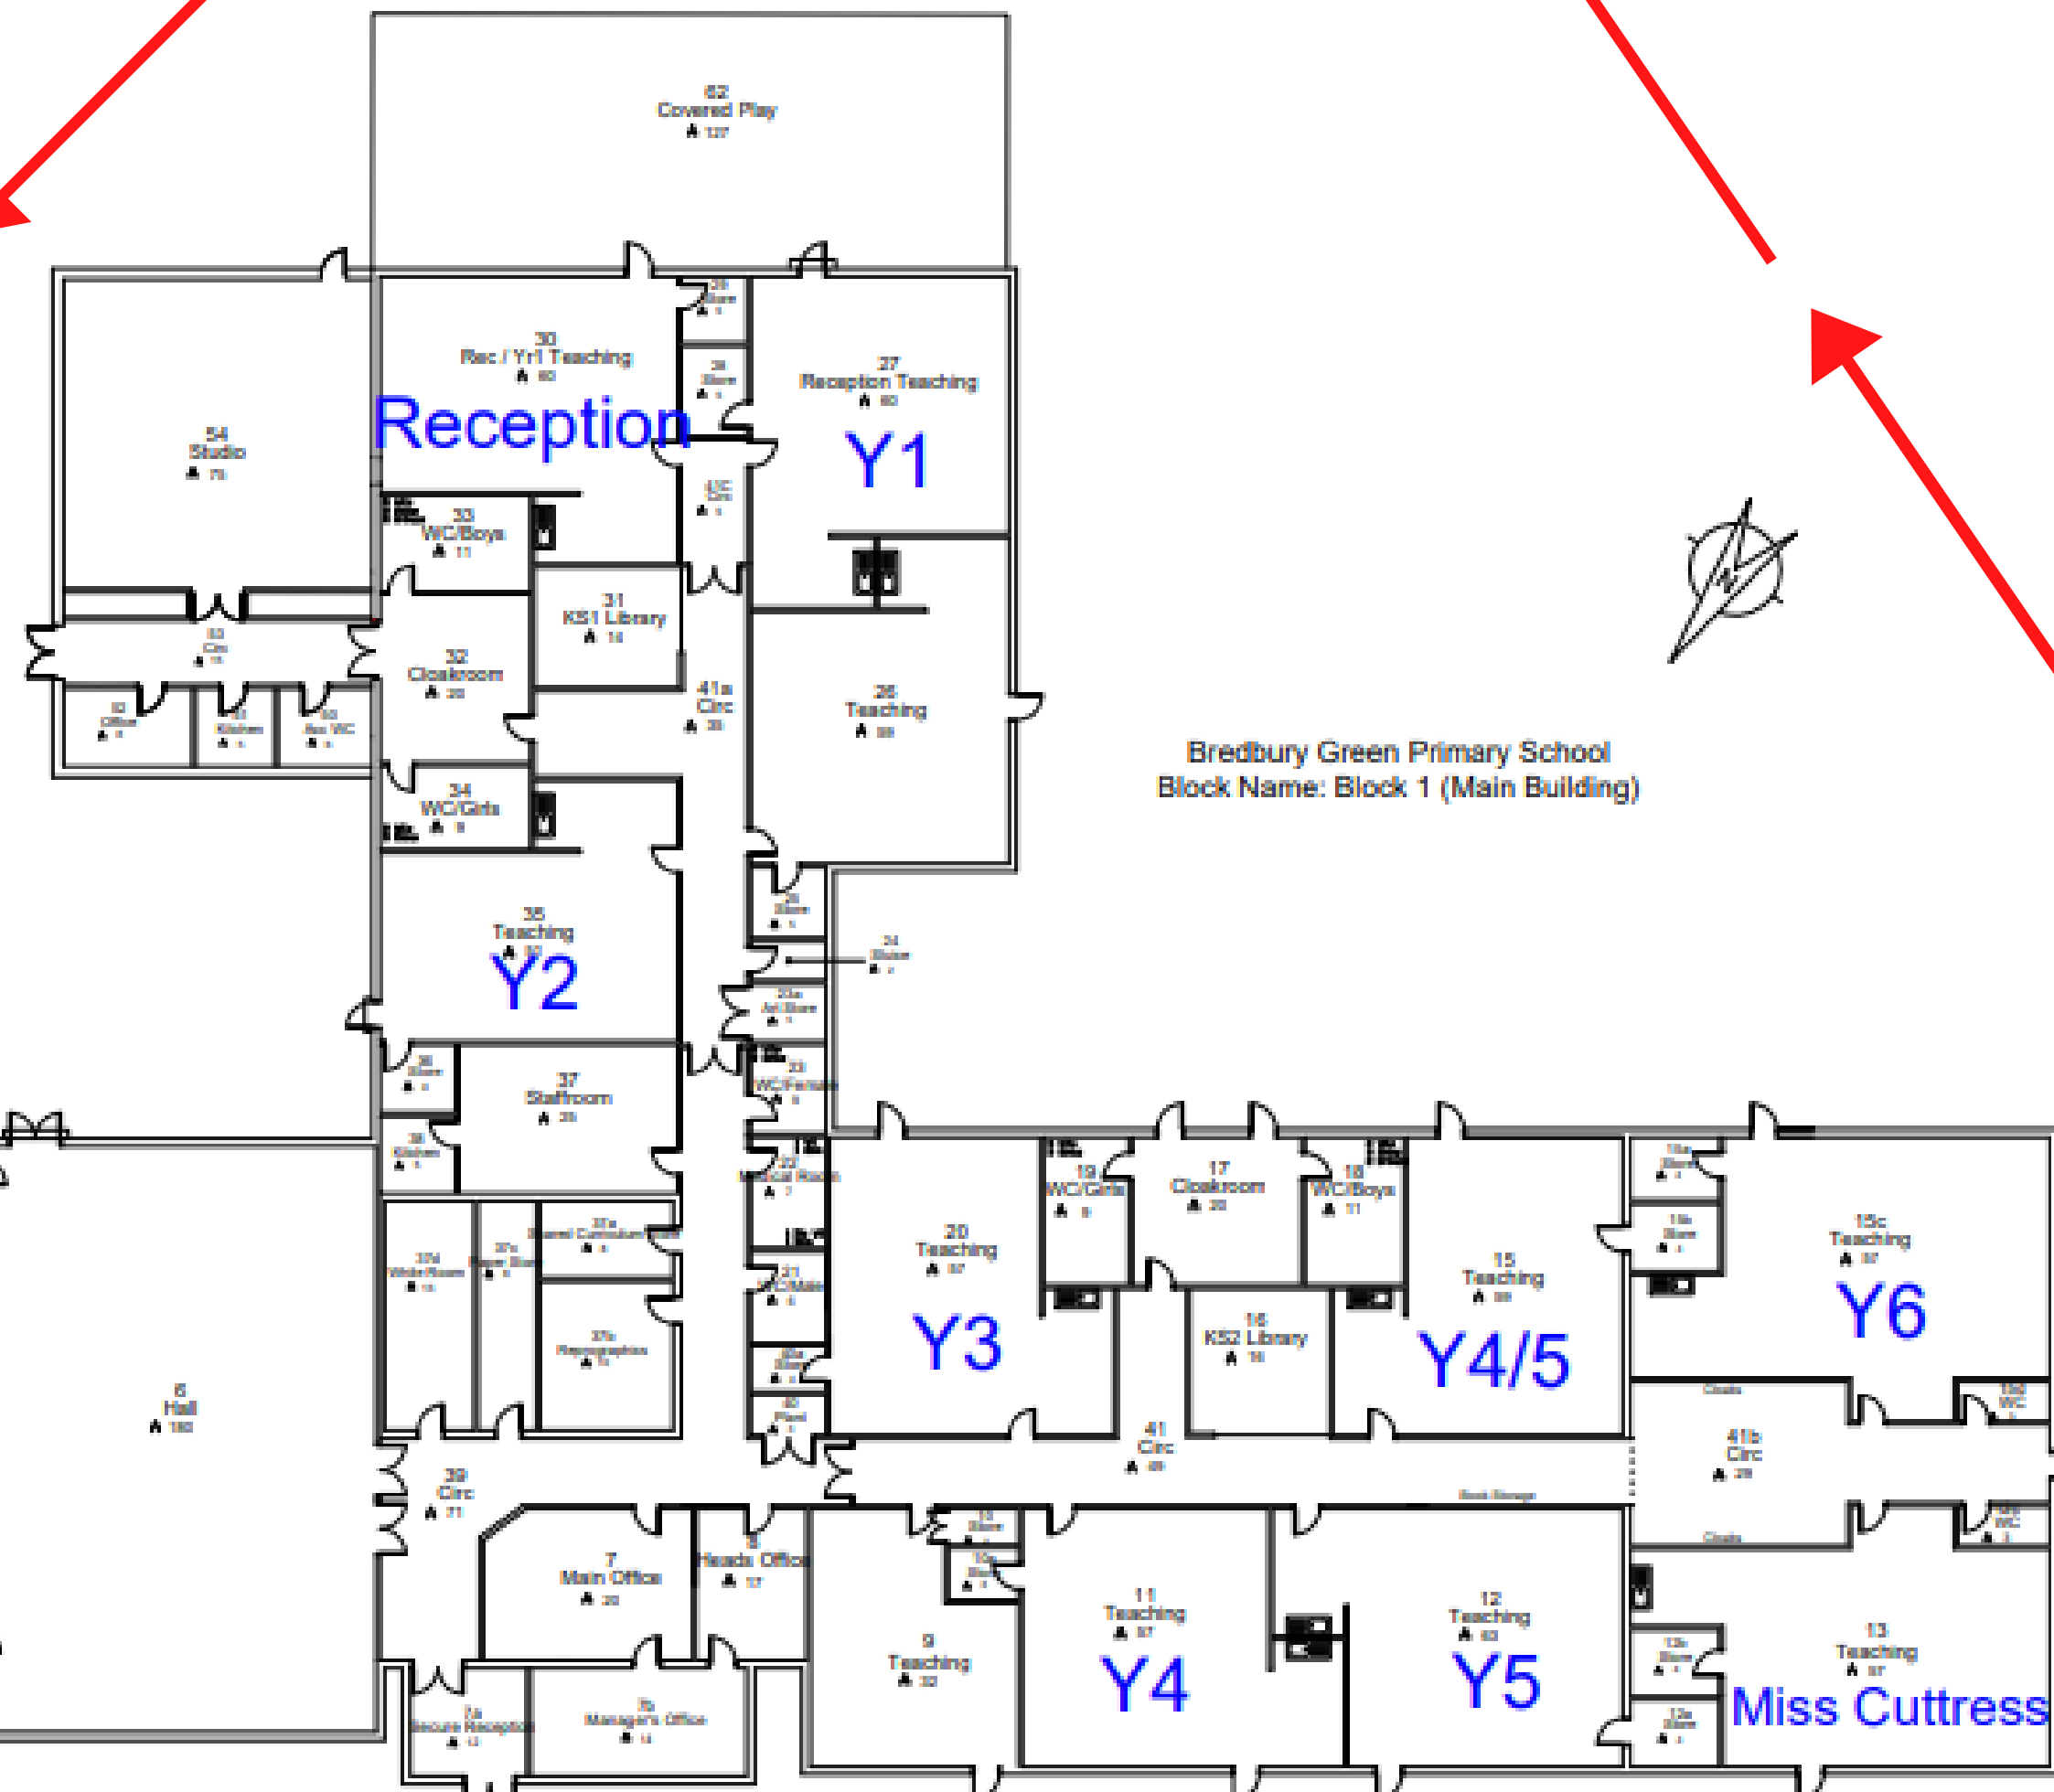

Wave 1: 08:45 to 15:15

Wave 2: 09:00 to 15:30

Wave 3: 09:15 to 15:45

Nursery

Gate:
Ormerod
Close

Car Park Gates

Main entrance
gate: Clapgate

Bredbury Green Primary School
Block Name: Block 1 (Main Building)

Gate: Clapgate