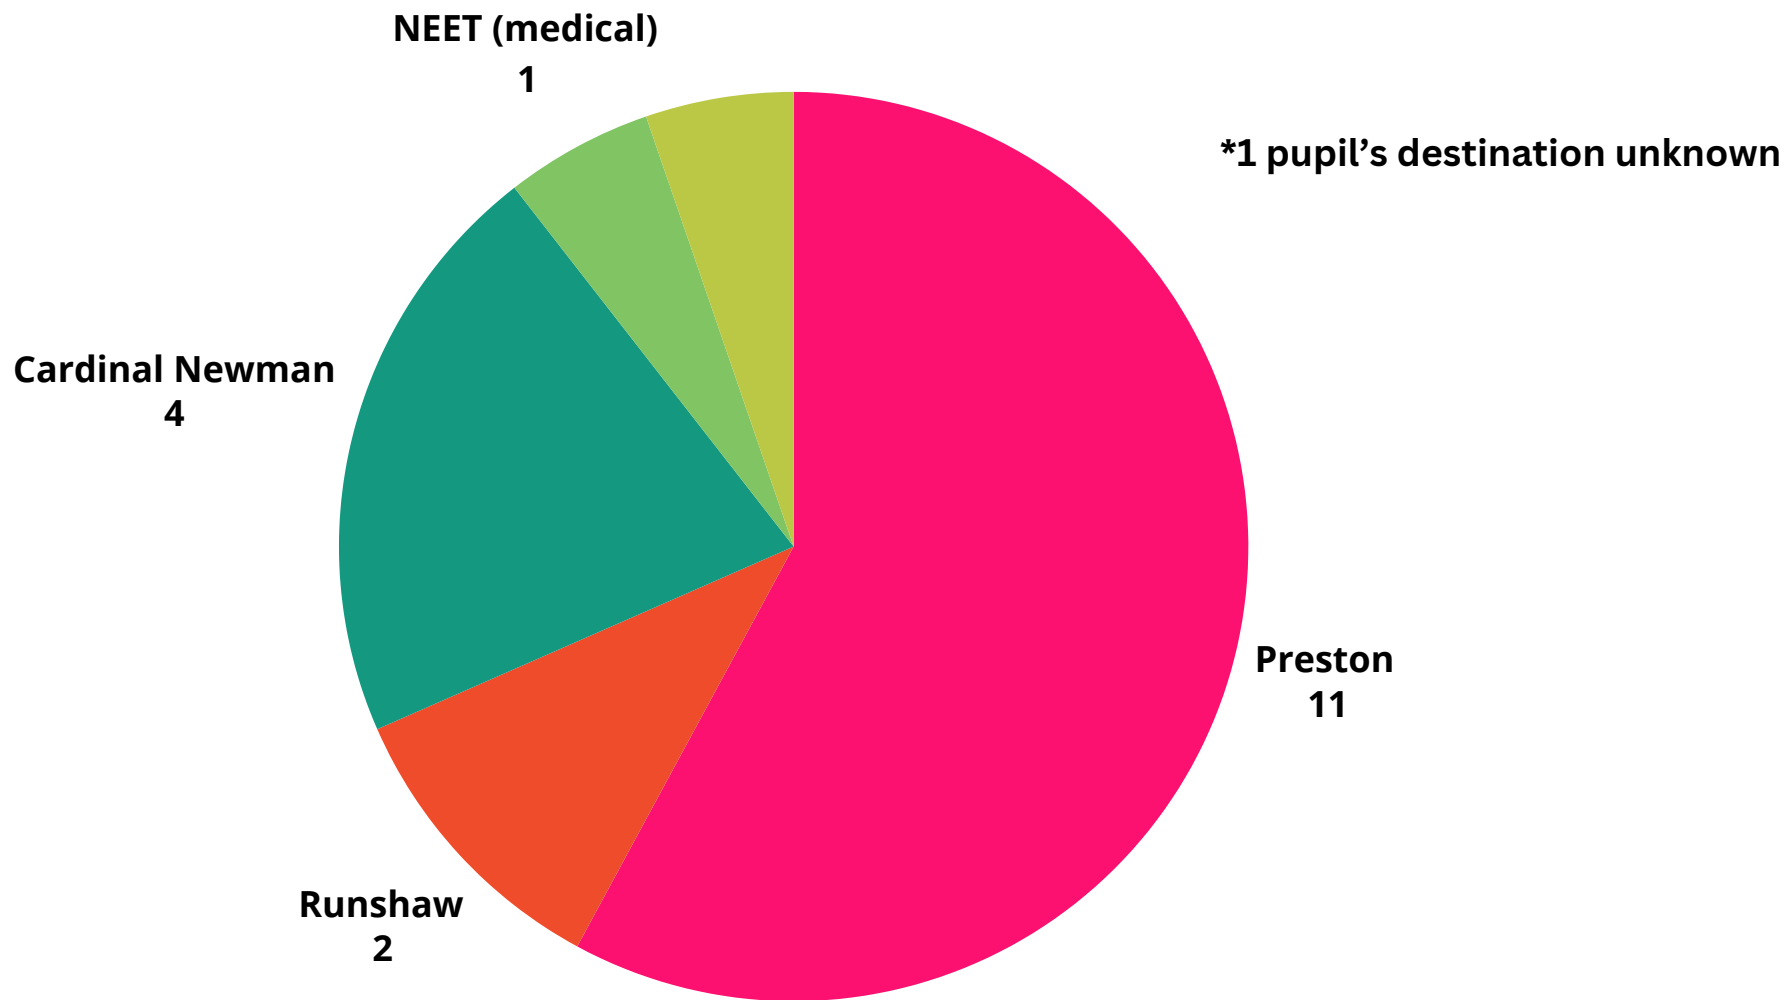

*Two pupils at Army Foundation College

*One pupil each at the following:
 Myerscough College
 Havant and Southdown College
 Crewe Alexandra FC

*Three pupils NEET (two medical)

Whole year leavers destinations 2021

Whole year leavers level of study % 2021

Whole year leavers course type 2021

SEN leavers destinations 2021

SEN leavers level of study % 2021

Disadvantaged pupils destinations 2021

Disadvantaged pupils level of study % 2021