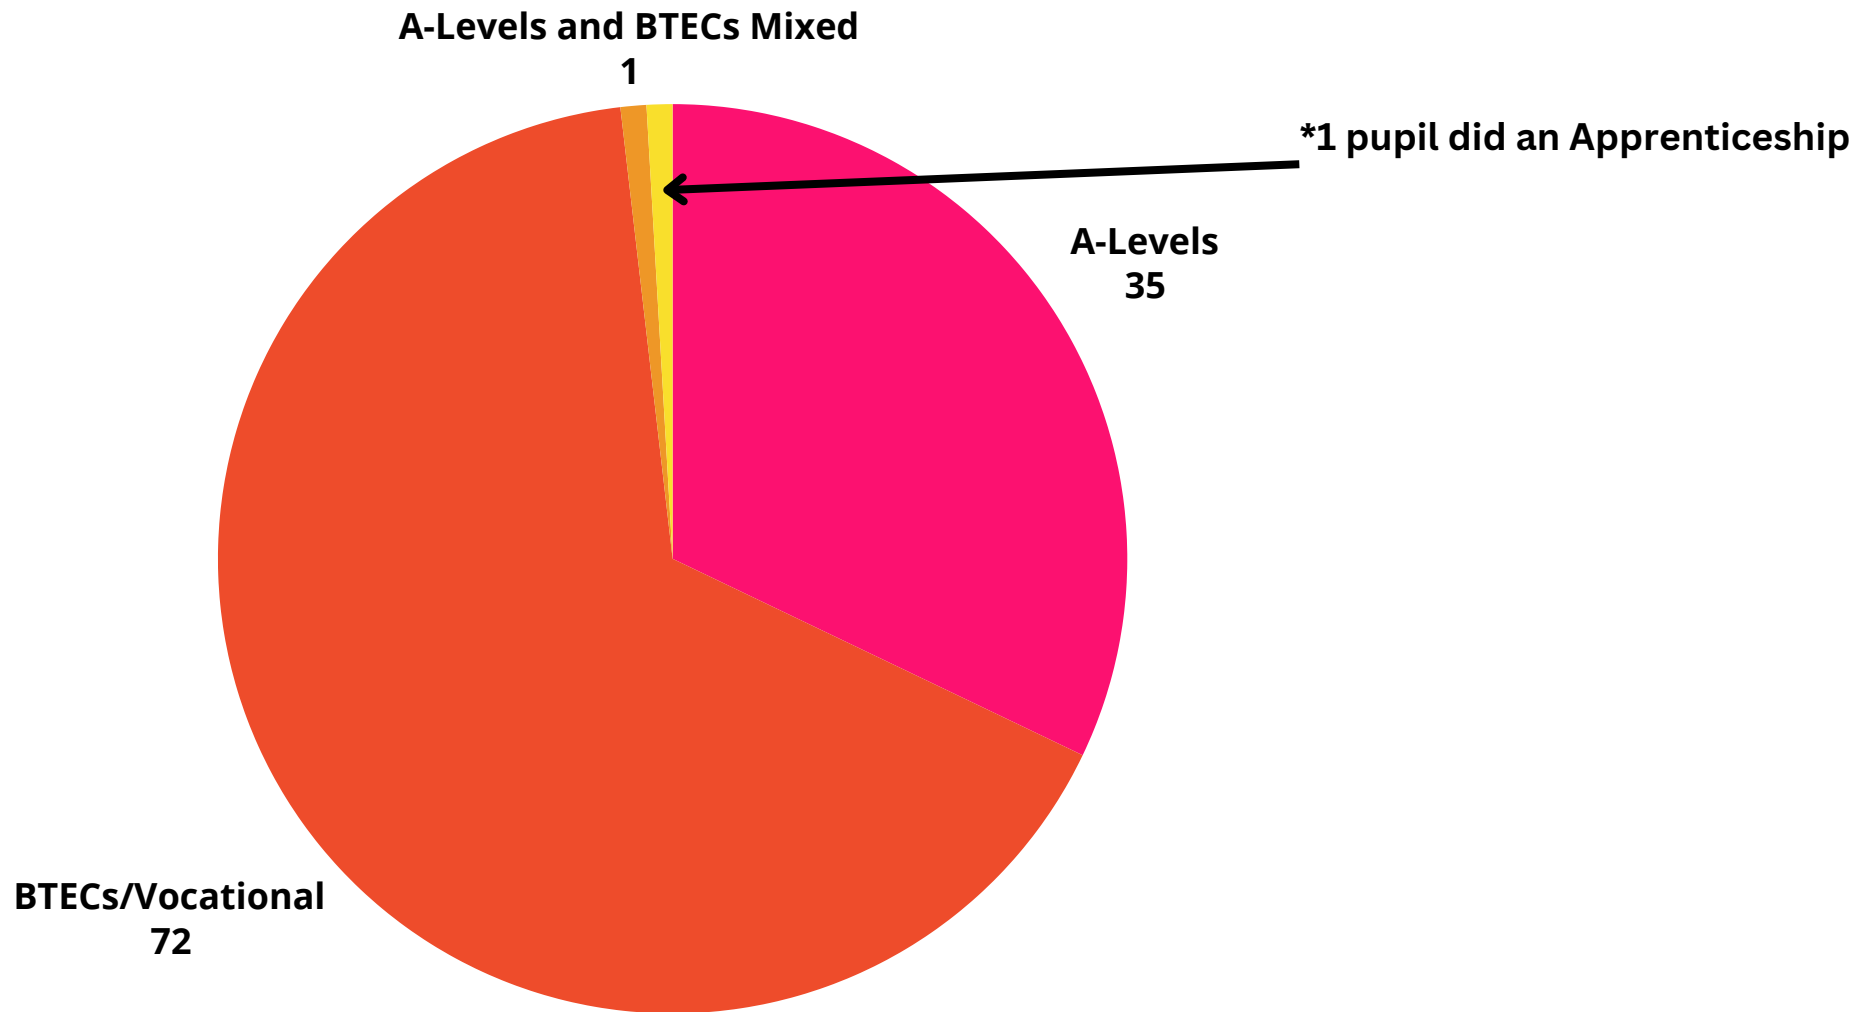

*Two pupils at Army Foundation College

*One pupil each at the following:
 Myerscough College
 Havant and Southdown College
 Crewe Alexandra FC

*Three pupils NEET (two medical)

Whole year leavers destinations 2021

Whole year leavers level of study % 2021

Whole year leavers course type 2021

SEN leavers destinations 2021

SEN leavers level of study % 2021

Disadvantaged pupils destinations 2021

Disadvantaged pupils level of study % 2021