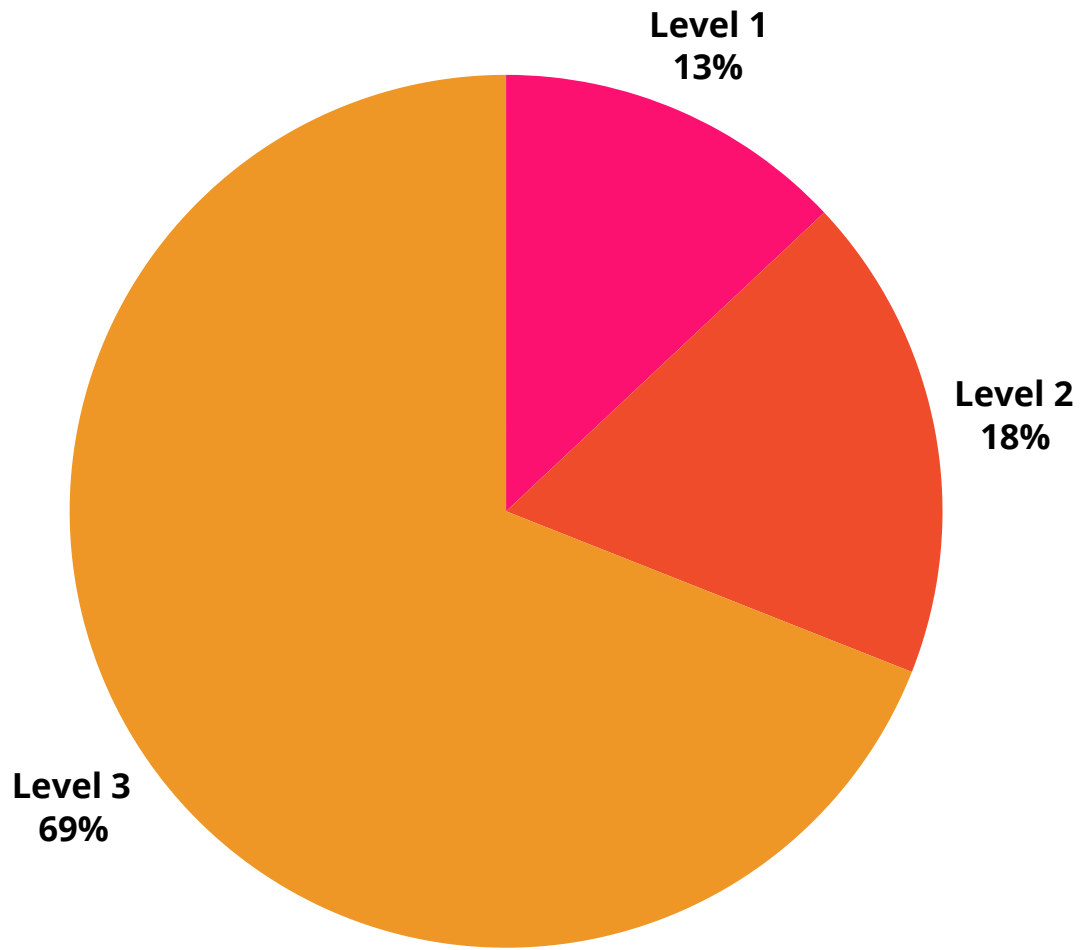

*Two pupils at Army Foundation College

*One pupil each at the following:
 Myerscough College
 Havant and Southdown College
 Crewe Alexandra FC

*Three pupils NEET (two medical)

Whole year leavers destinations 2021

Whole year leavers level of study % 2021

Whole year leavers course type 2021

SEN leavers destinations 2021

SEN leavers level of study % 2021

Disadvantaged pupils destinations 2021

Disadvantaged pupils level of study % 2021