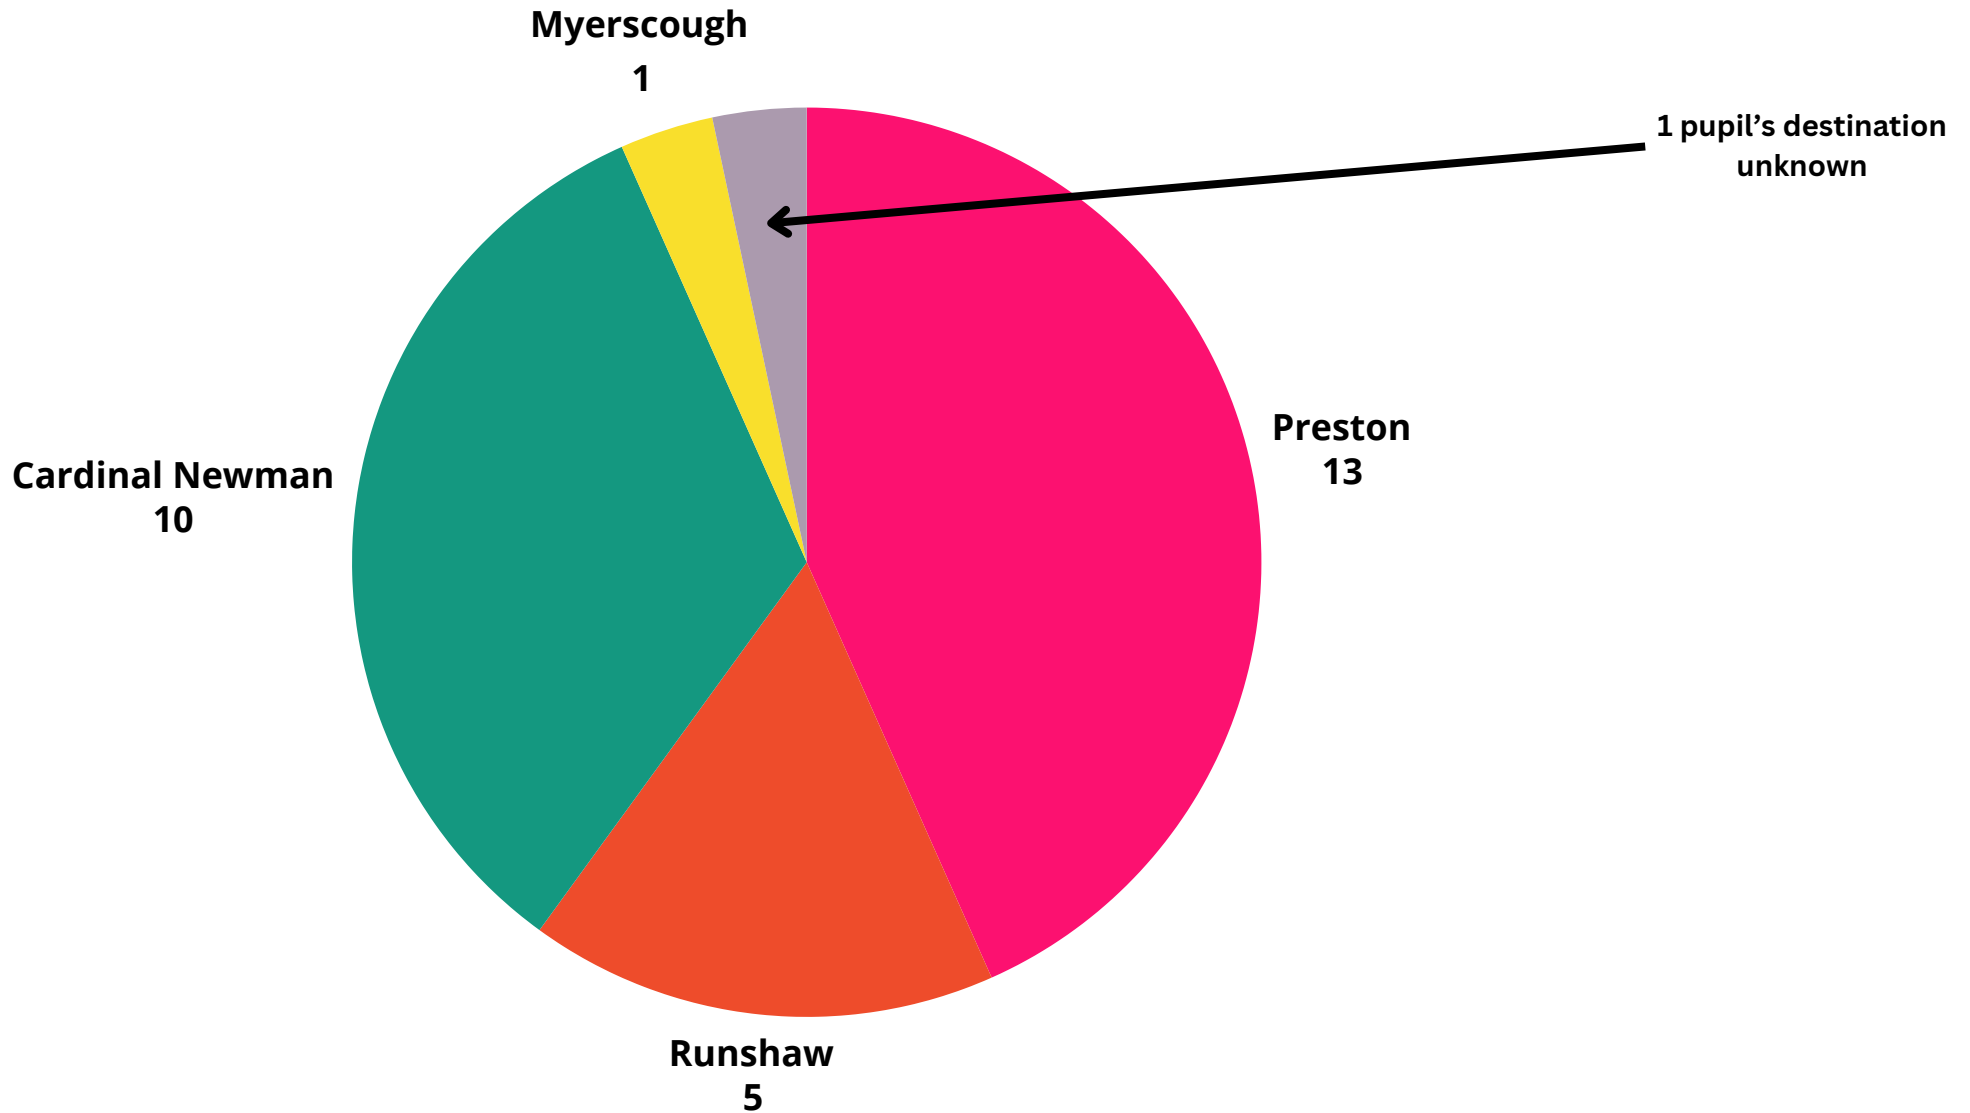

*Two pupils at Army Foundation College

*One pupil each at the following:
 Myerscough College
 Havant and Southdown College
 Crewe Alexandra FC

*Three pupils NEET (two medical)

Whole year leavers destinations 2021

Whole year leavers level of study % 2021

Whole year leavers course type 2021

SEN leavers destinations 2021

SEN leavers level of study % 2021

Disadvantaged pupils destinations 2021

Disadvantaged pupils level of study % 2021