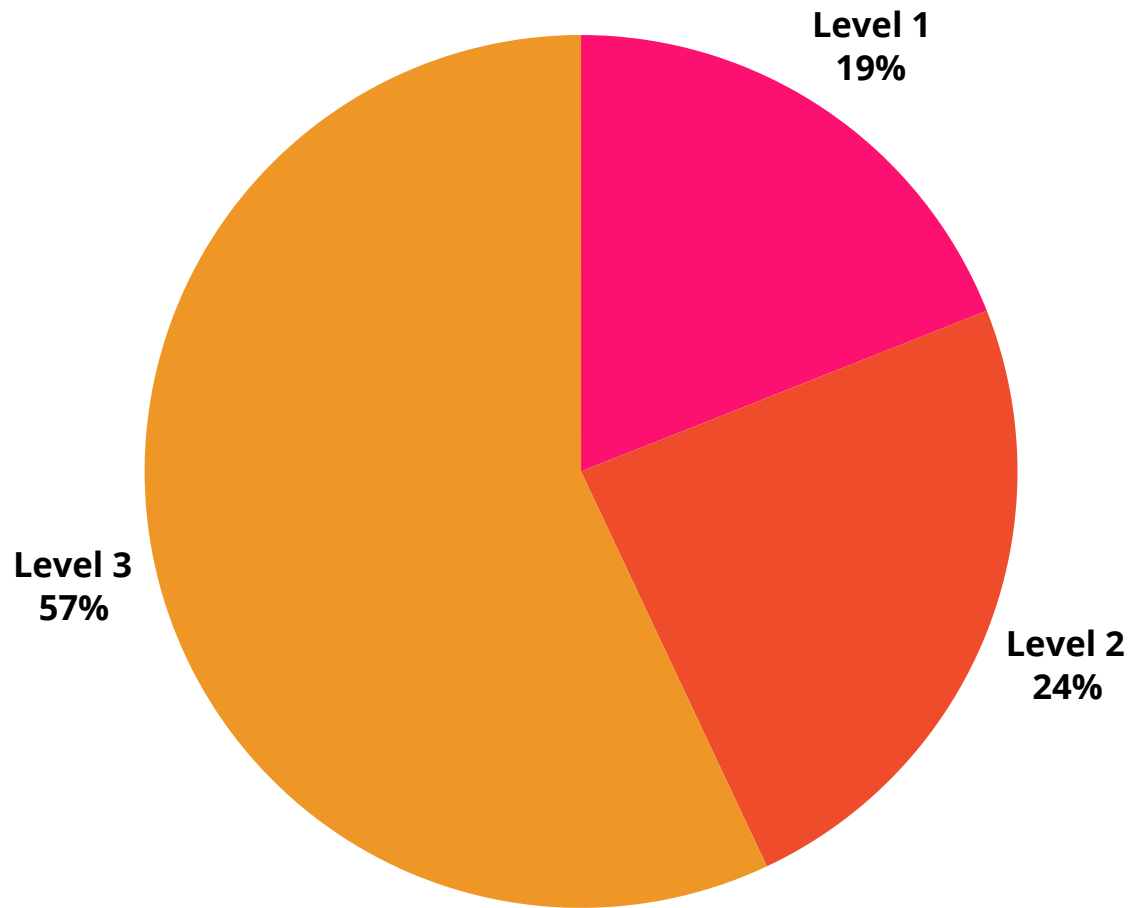

*Two pupils at Army Foundation College

*One pupil each at the following:
 Myerscough College
 Havant and Southdown College
 Crewe Alexandra FC

*Three pupils NEET (two medical)

Whole year leavers destinations 2021

Whole year leavers level of study % 2021

Whole year leavers course type 2021

SEN leavers destinations 2021

SEN leavers level of study % 2021

Disadvantaged pupils destinations 2021

Disadvantaged pupils level of study % 2021