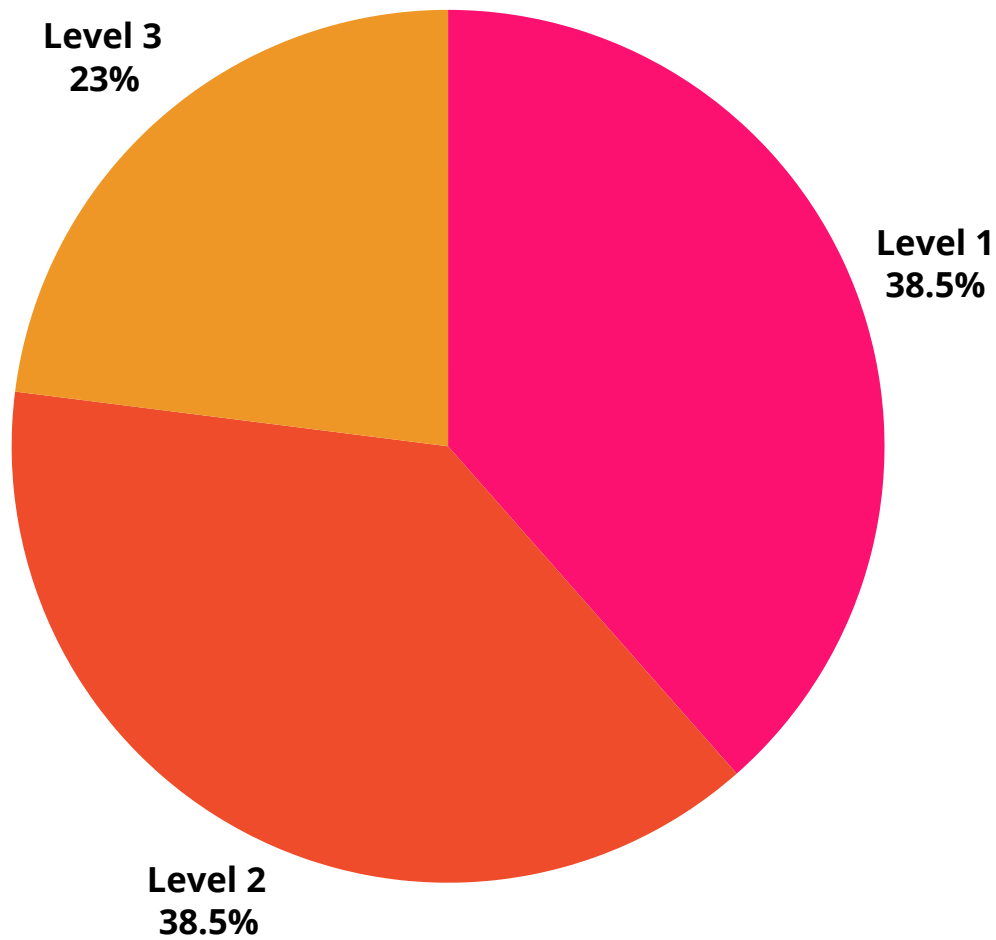

*Two pupils at Army Foundation College

*One pupil each at the following:
 Myerscough College
 Havant and Southdown College
 Crewe Alexandra FC

*Three pupils NEET (two medical)

Whole year leavers destinations 2021

Whole year leavers level of study % 2021

Whole year leavers course type 2021

SEN leavers destinations 2021

SEN leavers level of study % 2021

Disadvantaged pupils destinations 2021

Disadvantaged pupils level of study % 2021