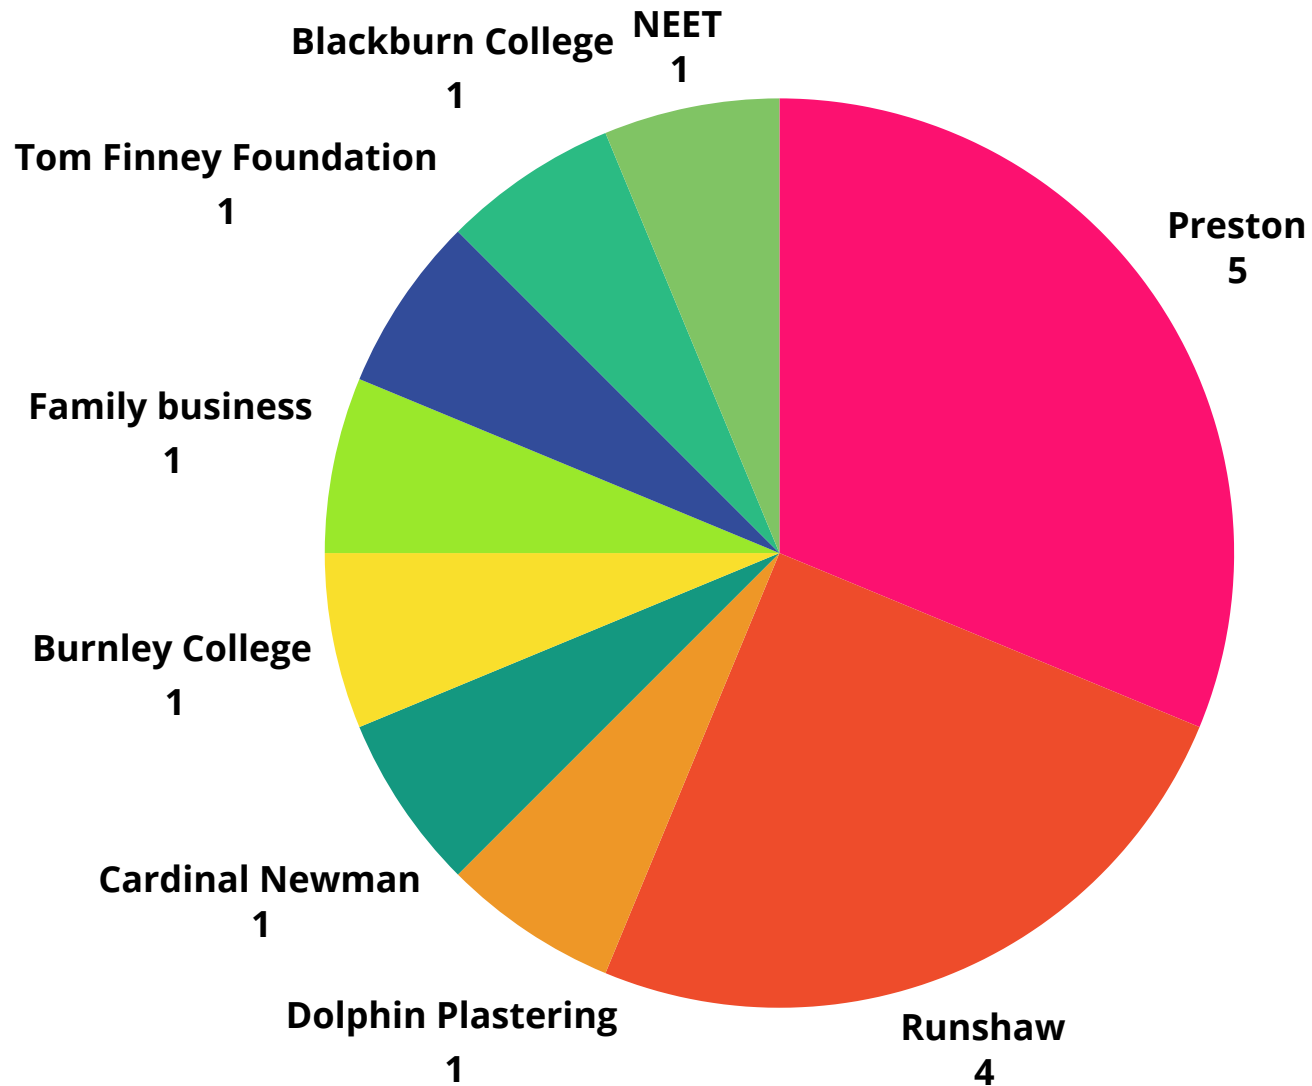

- *One pupil each at the following:
 - HB Panelcraft
 - Lifetime Training
 - Burnley College
 - Hays Travel
 - Myerscough College
 - Tom Finney Foundation
 - Fleetwood Town FC
- *Two pupils at Blackburn College
- *One pupil NEET

Whole year leavers destinations 2022

Whole year leavers level of study % 2022

Whole year leavers course type 2022

SEN leavers destinations 2022

Disadvantaged pupils destinations 2022