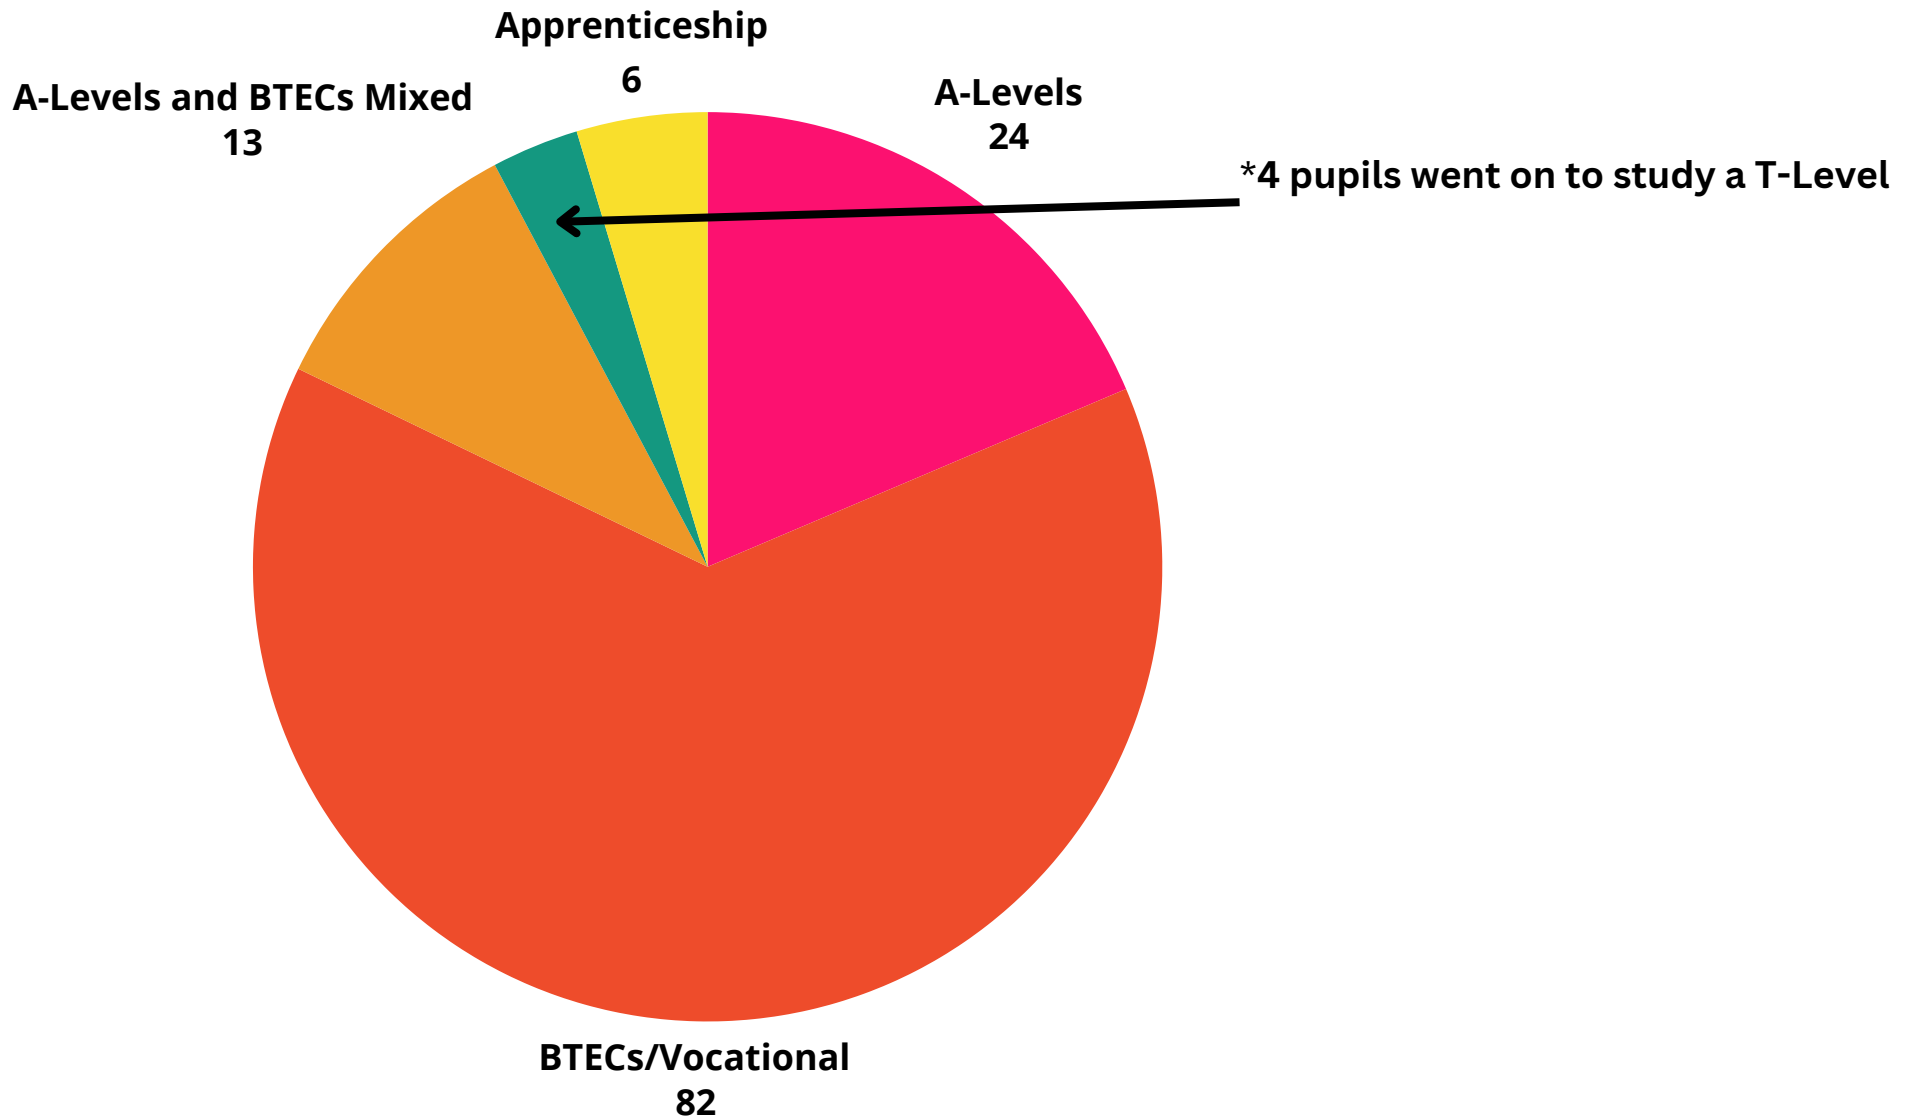

- *One pupil each at the following:
 - HB Panelcraft
 - Lifetime Training
 - Burnley College
 - Hays Travel
 - Myerscough College
 - Tom Finney Foundation
 - Fleetwood Town FC
- *Two pupils at Blackburn College
- *One pupil NEET

Whole year leavers destinations 2022

Whole year leavers level of study % 2022

Whole year leavers course type 2022

SEN leavers destinations 2022

Disadvantaged pupils destinations 2022