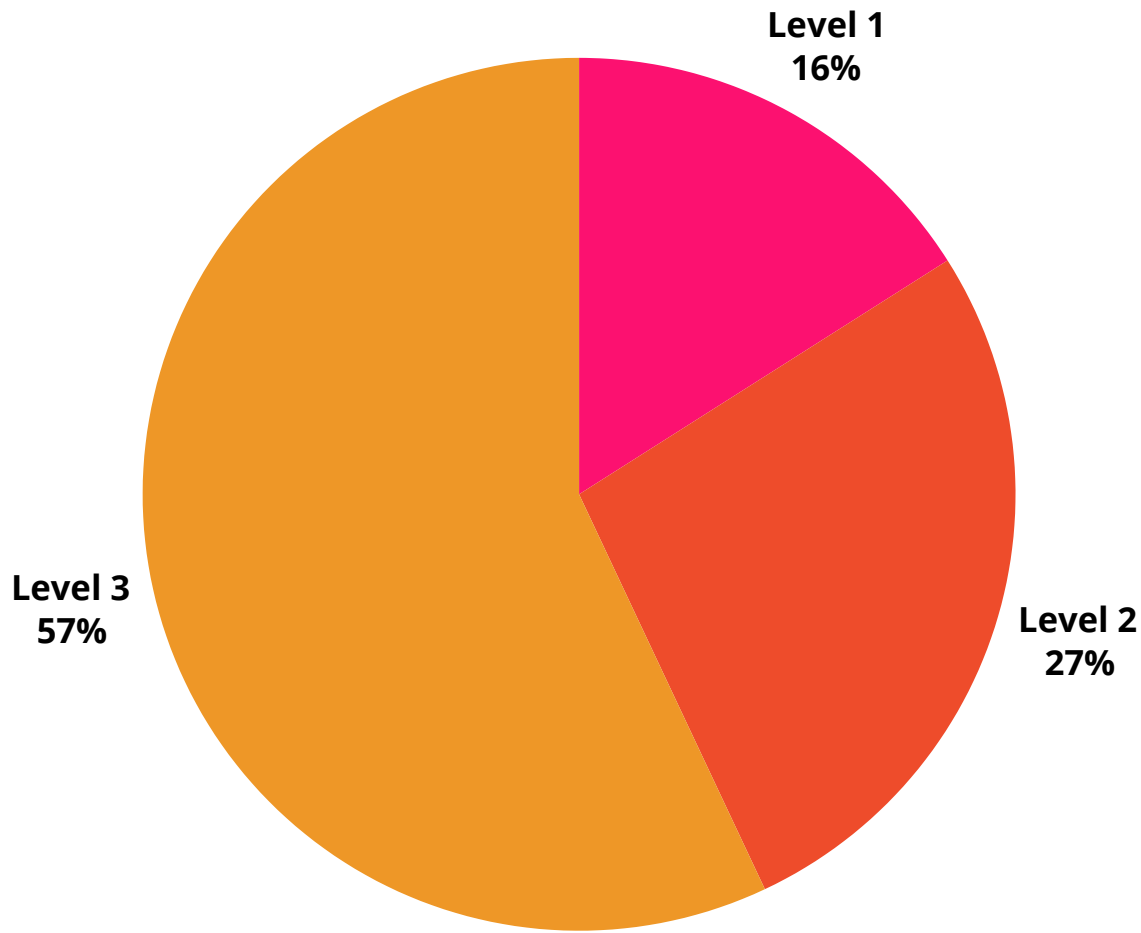

- *One pupil each at the following:
 - HB Panelcraft
 - Lifetime Training
 - Burnley College
 - Hays Travel
 - Myerscough College
 - Tom Finney Foundation
 - Fleetwood Town FC
- *Two pupils at Blackburn College
- *One pupil NEET

Whole year leavers destinations 2022

Whole year leavers level of study % 2022

Whole year leavers course type 2022

SEN leavers destinations 2022

Disadvantaged pupils destinations 2022