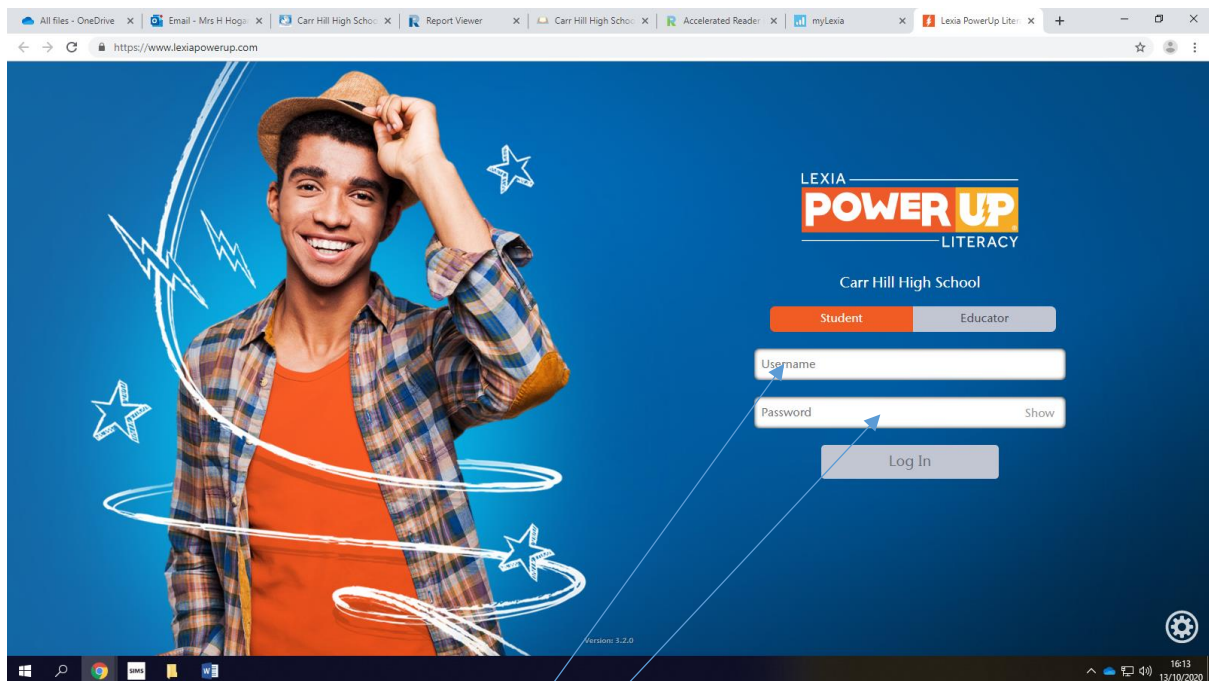

## Lexia Guide

Enter <https://www.lexiapowerup.com> into your web browser

Enter: `hhogarth@carrhill.lancs.sch.uk`

Enter your username (usually your first name)

Your password (usually your surname)