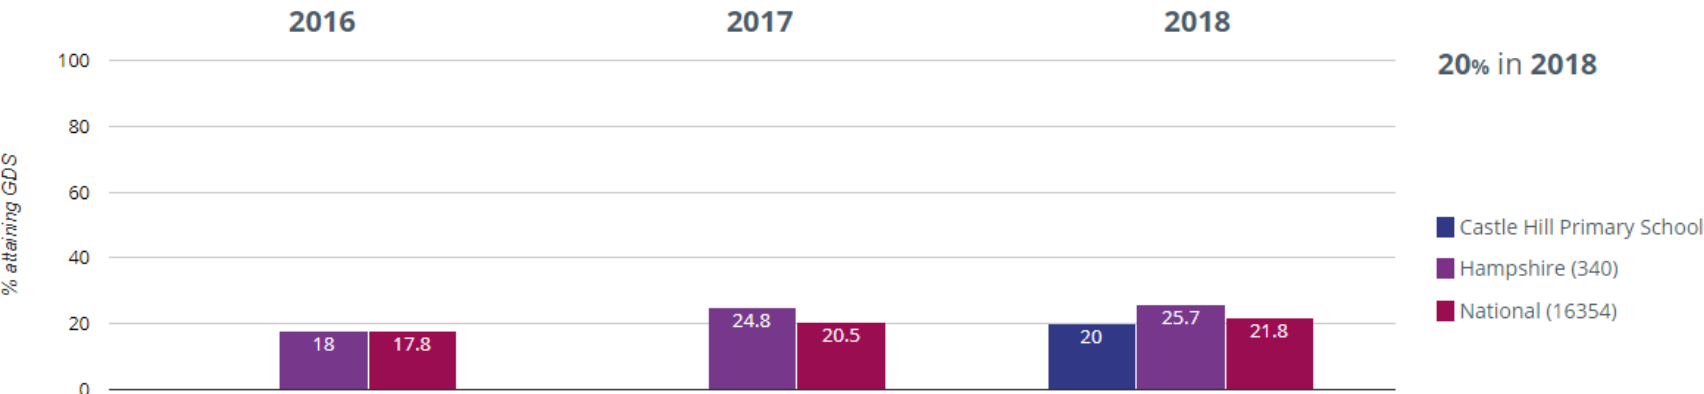

+ Maths - attaining GDS