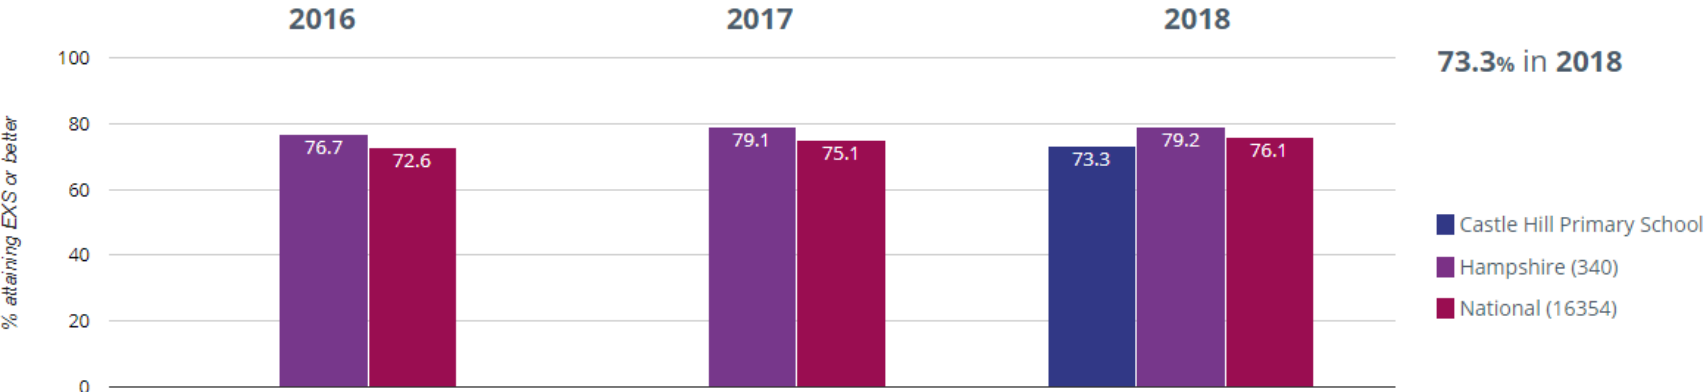

Castle Hill Primary School – KS1

+ Maths - attaining EXS or better