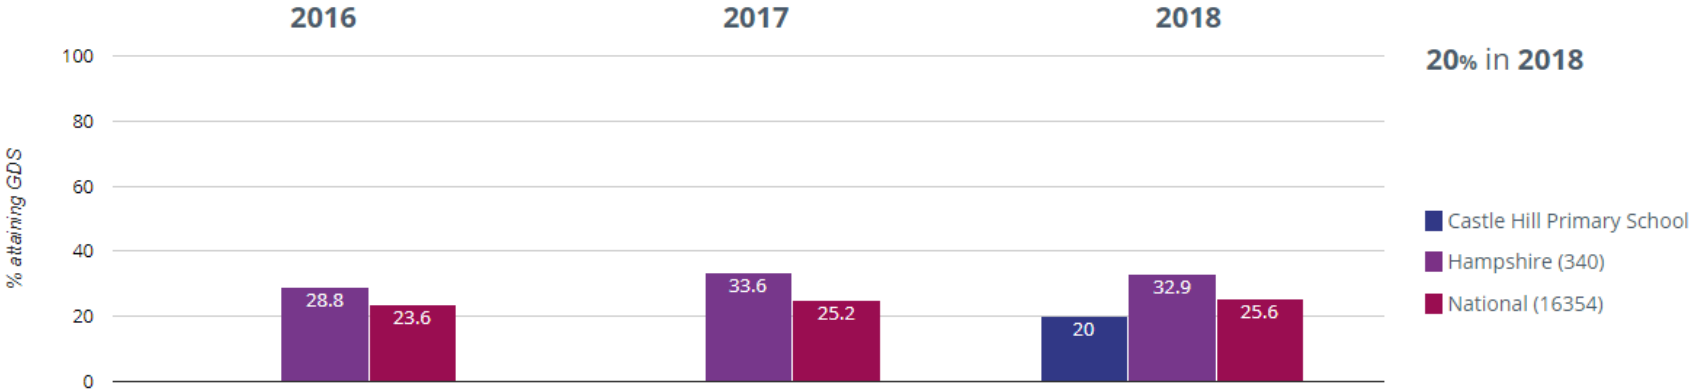

Reading - attaining GDS