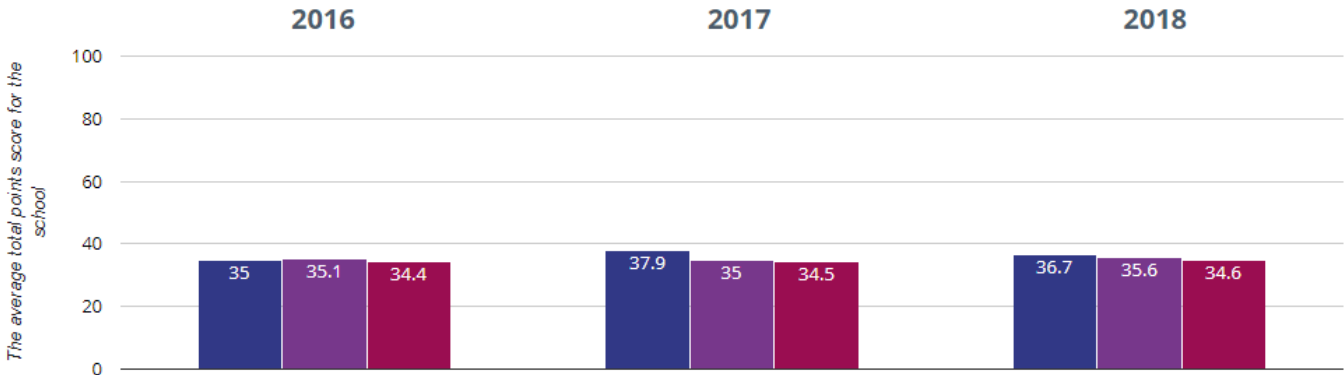

Castle Hill Primary School - EYFS

★ Good Level Of Development

81.7% in 2018
1.7% points rise since 2017
5% points rise since 2016

- Castle Hill Primary School
- Hampshire (369)
- National (17575)

↗ Average Total Points Score