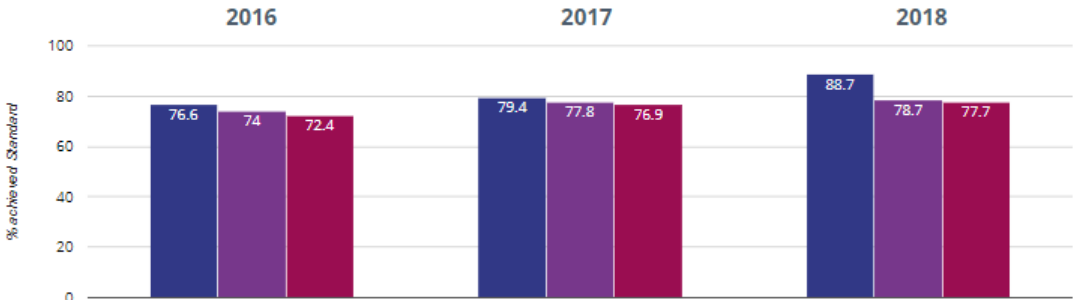

Castle Hill Primary School – KS2

GPS - achieved standard

88.7% in 2018
9.3% points rise since 2017
12.1% points rise since 2016

■ Castle Hill Primary School
■ Hampshire (324)
■ National (15750)