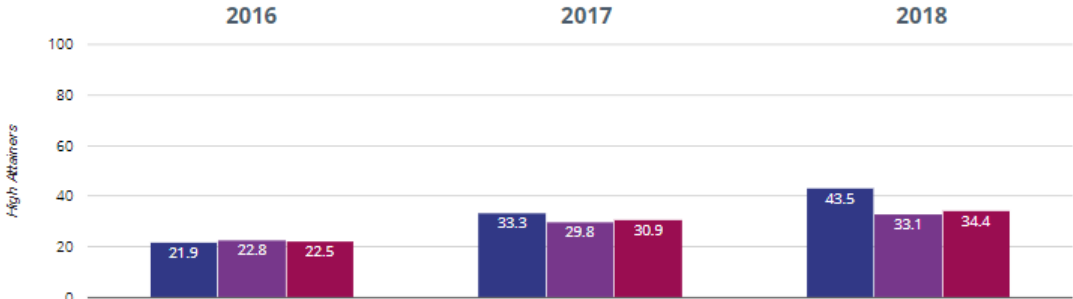

Castle Hill Primary School – KS2

GPS - achieved standard

88.7% in 2018
9.3% points rise since 2017
12.1% points rise since 2016

■ Castle Hill Primary School
 ■ Hampshire (324)
 ■ National (15750)

GPS - high attainers

43.5% in 2018
10.2% points rise since 2017
21.6% points rise since 2016

■ Castle Hill Primary School
 ■ Hampshire (324)
 ■ National (15750)

GPS - average scaled score

108.1 in 2018
2.3 points rise since 2017
4.1 points rise since 2016