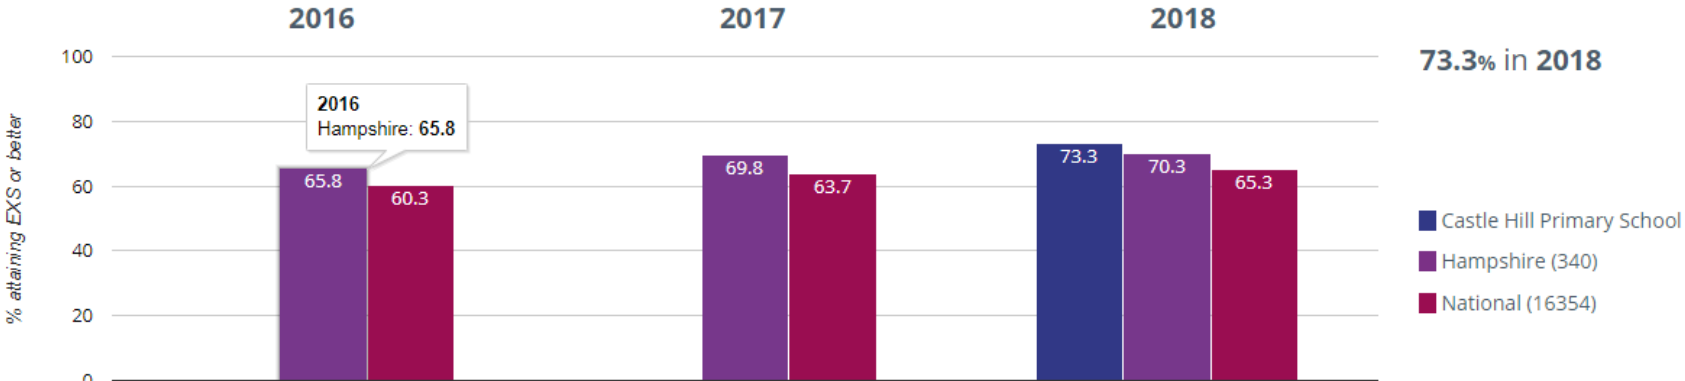

RWM - attaining EXS or better