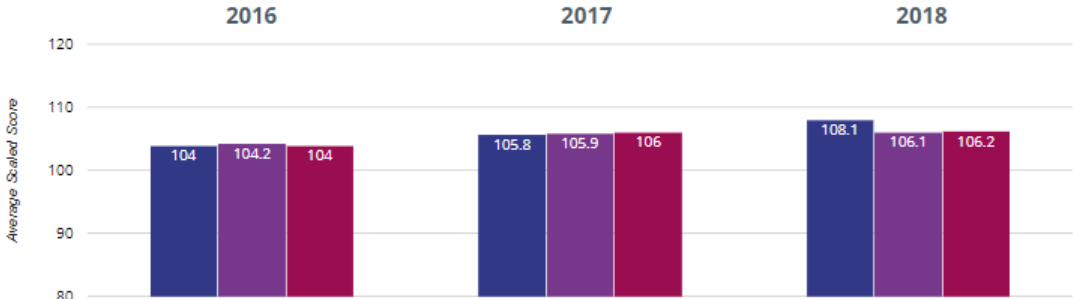

Castle Hill Primary School – KS2

GPS - achieved standard

88.7% in 2018
9.3% points rise since 2017
12.1% points rise since 2016

■ Castle Hill Primary School
 ■ Hampshire (324)
 ■ National (15750)

GPS - high attainers

43.5% in 2018
10.2% points rise since 2017
21.6% points rise since 2016

■ Castle Hill Primary School
 ■ Hampshire (324)
 ■ National (15750)

GPS - average scaled score

108.1 in 2018
2.3 points rise since 2017
4.1 points rise since 2016