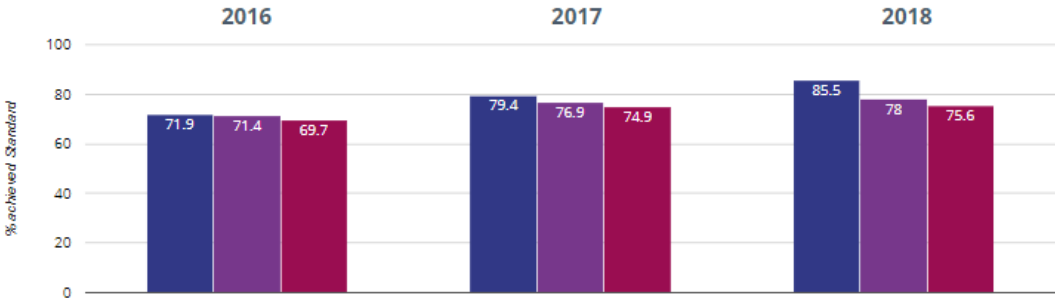

85.5% in 2018
6.1% points rise since 2017
13.6% points rise since 2016

■ Castle Hill Primary School
 ■ Hampshire (324)
 ■ National (15750)

+ Maths - high attainers

25.8% in 2018
3.6% points rise since 2017
8.6% points rise since 2016