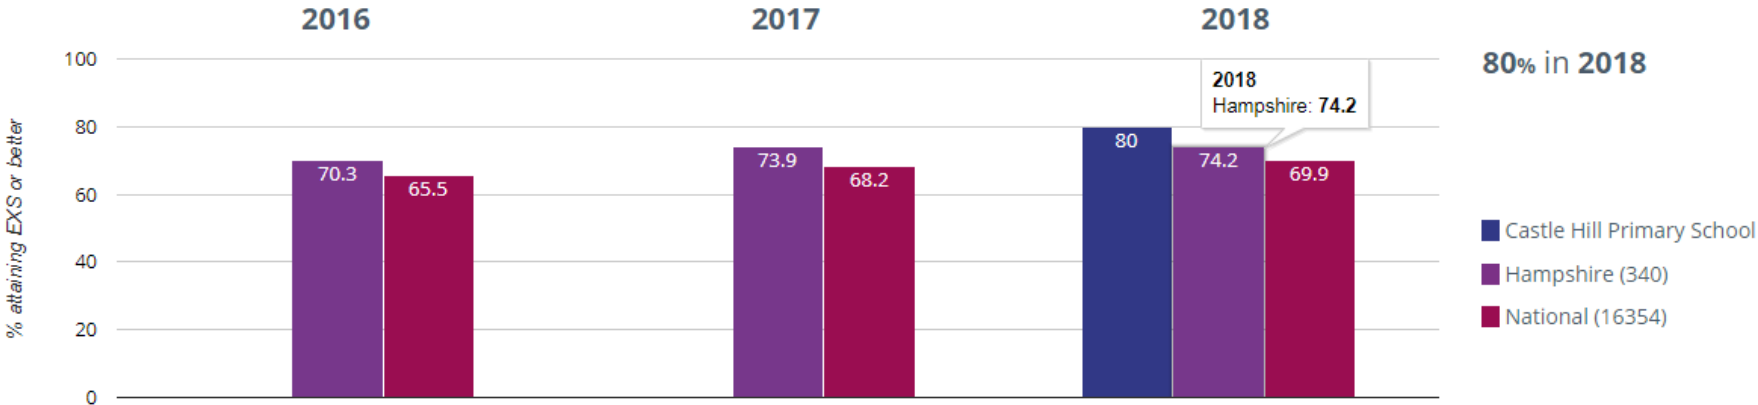

Castle Hill Primary School – KS1

✎ Writing - attaining EXS or better