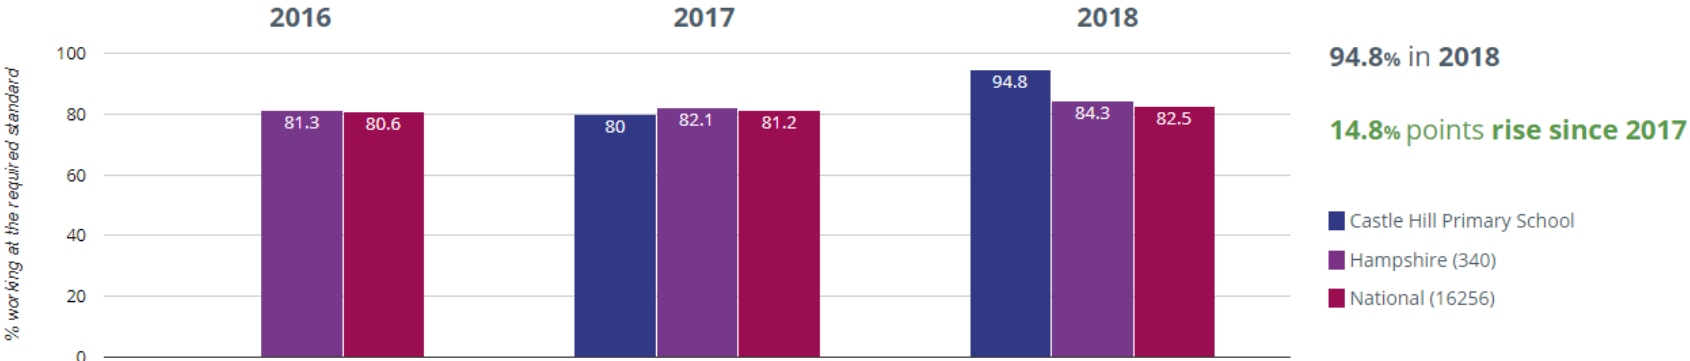

Castle Hill Primary School - Phonics

Year 1: Working At