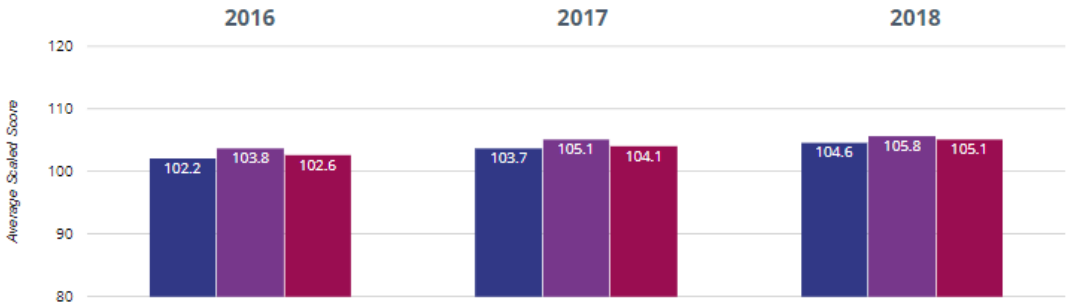

Castle Hill Primary School – KS2

Reading - achieved standard

80.6% in 2018
10.8% points rise since 2017
13.4% points rise since 2016

■ Castle Hill Primary School
 ■ Hampshire (324)
 ■ National (15750)

Reading - high attainers

19.4% in 2018
7.6% points drop since 2017
3.8% points rise since 2016

■ Castle Hill Primary School
 ■ Hampshire (324)
 ■ National (15750)

Reading - average scaled score

104.6 in 2018
0.9 points rise since 2017
2.4 points rise since 2016