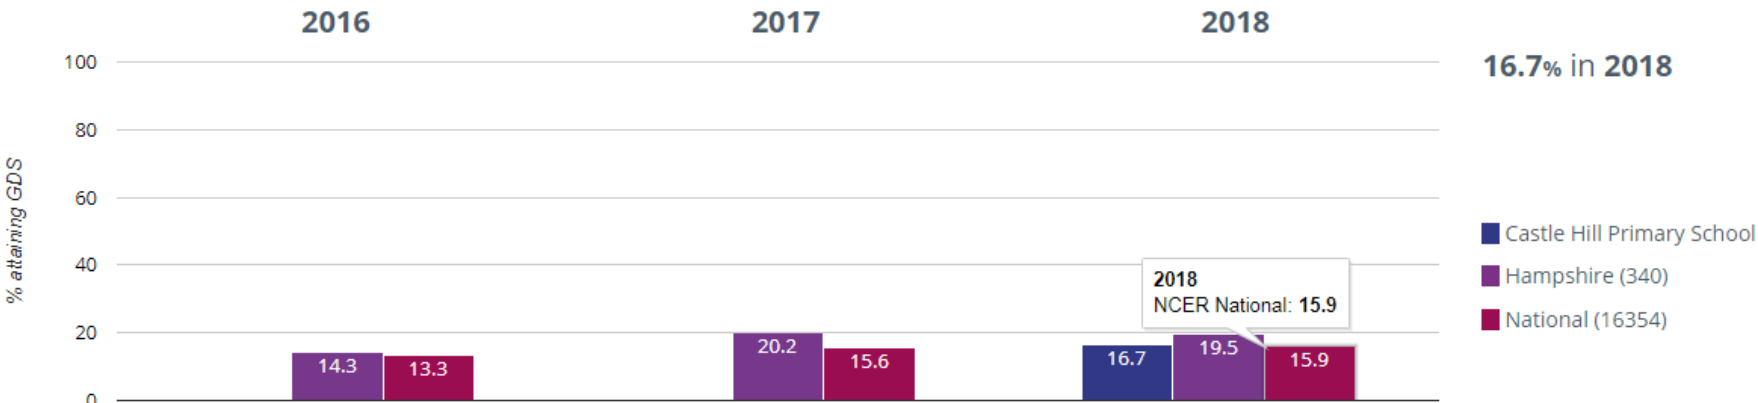

✎ Writing - attaining GDS