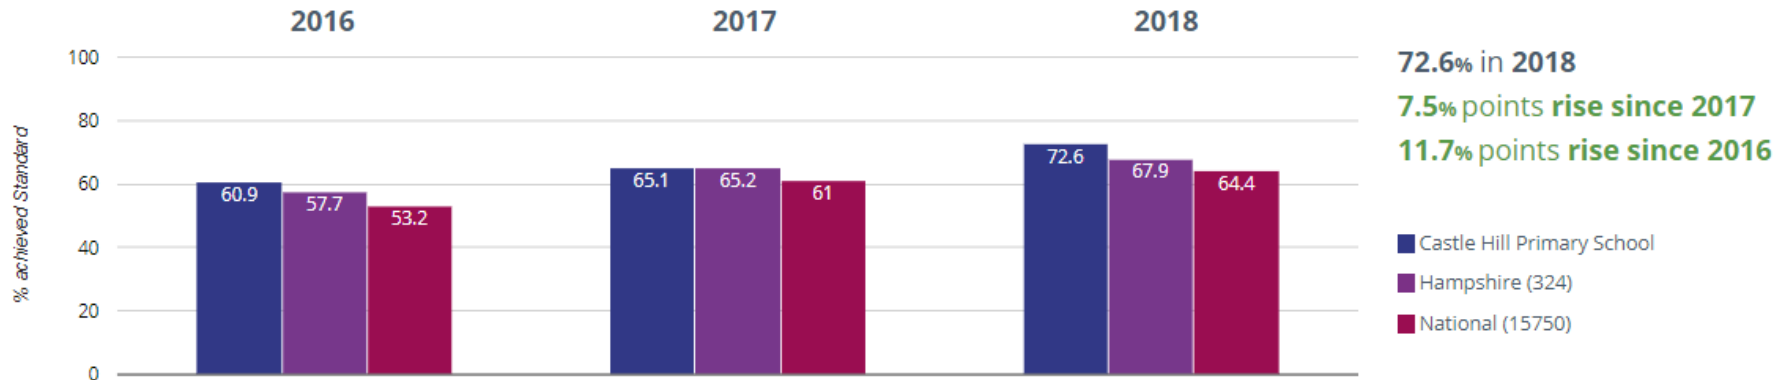

Castle Hill Primary School – KS2

RWM - achieved standard