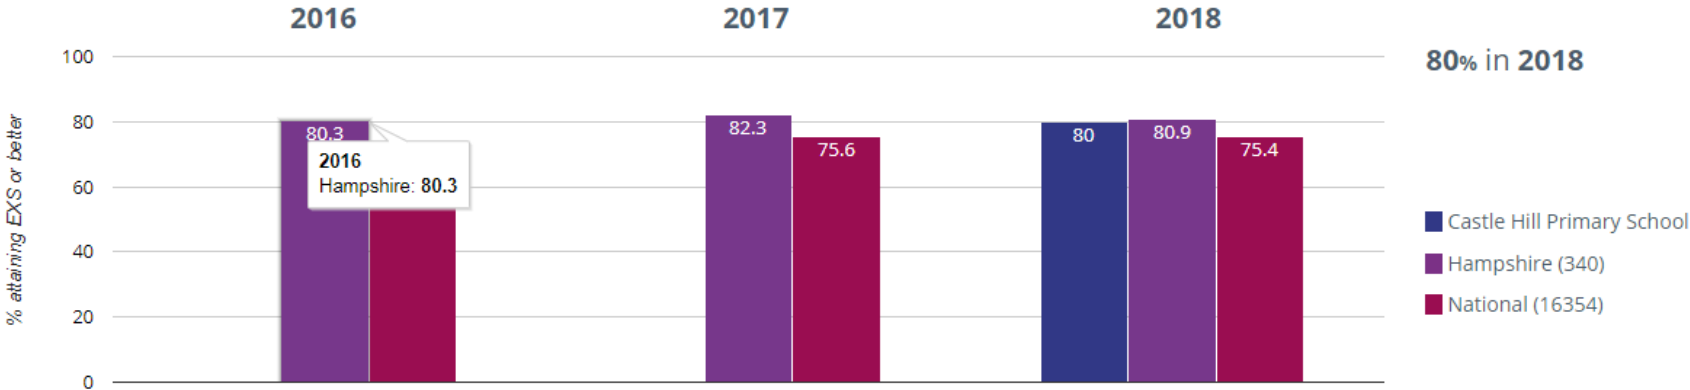

Castle Hill Primary School – KS1

Reading - attaining EXS or better