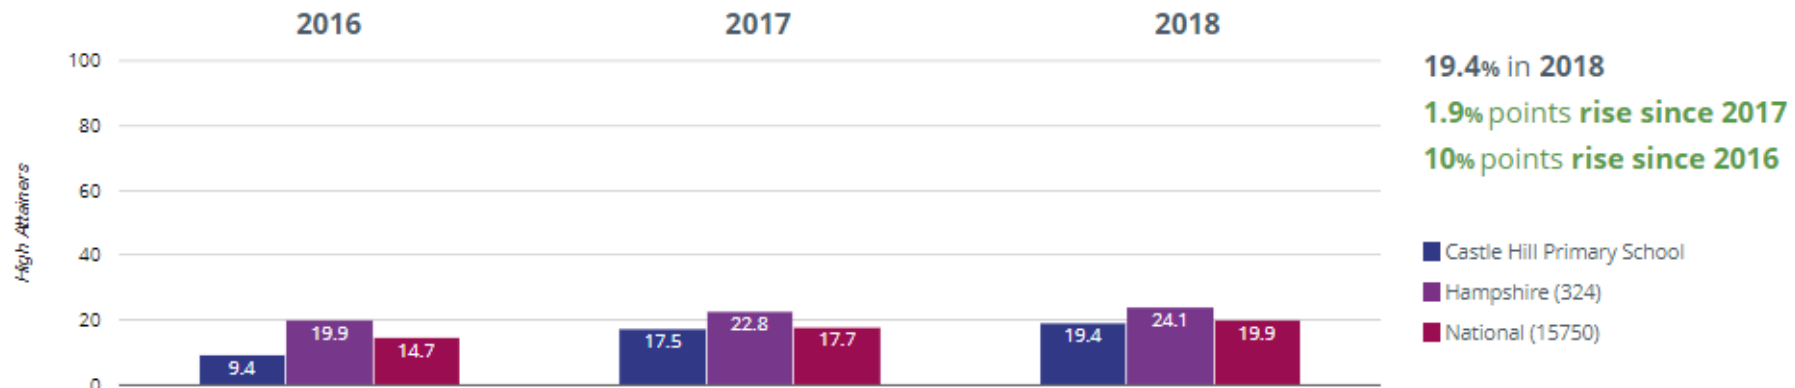

Writing - high attainers