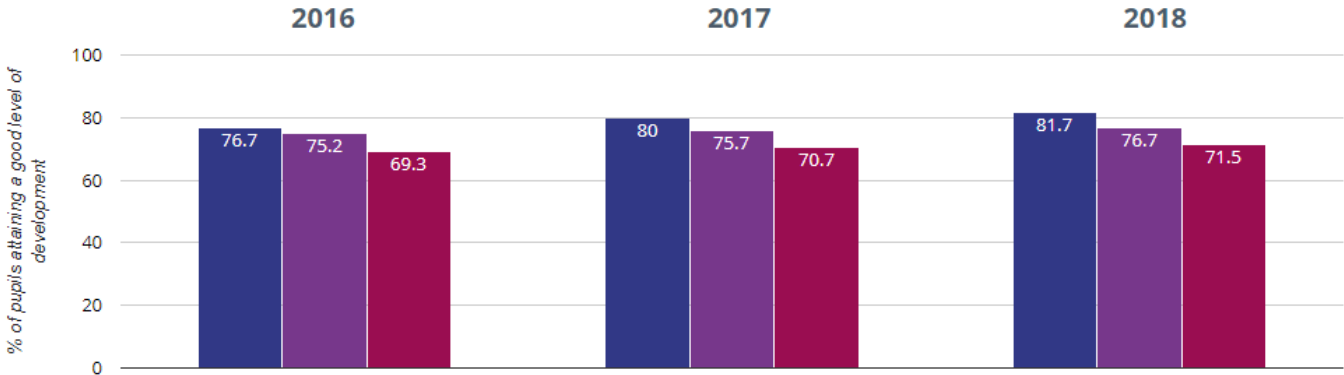

Castle Hill Primary School - EYFS

★ Good Level Of Development

81.7% in 2018
1.7% points rise since 2017
5% points rise since 2016

- Castle Hill Primary School
- Hampshire (369)
- National (17575)

↗ Average Total Points Score