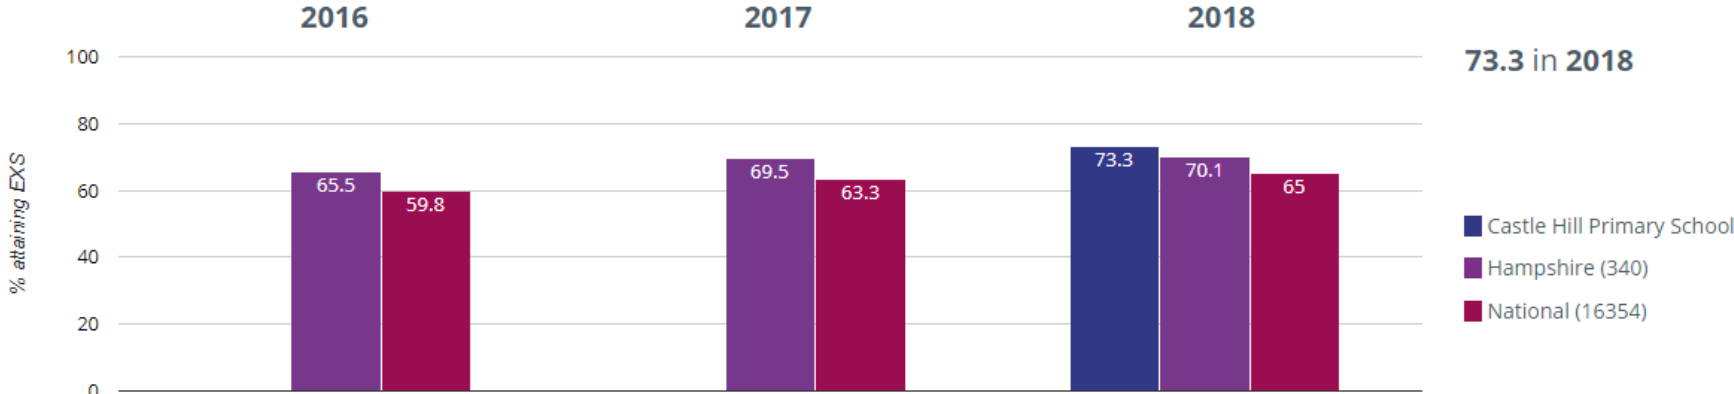

Castle Hill Primary School – KS2

Reading - achieved standard

80.6% in 2018
10.8% points rise since 2017
13.4% points rise since 2016

■ Castle Hill Primary School
 ■ Hampshire (324)
 ■ National (15750)

Reading - high attainers