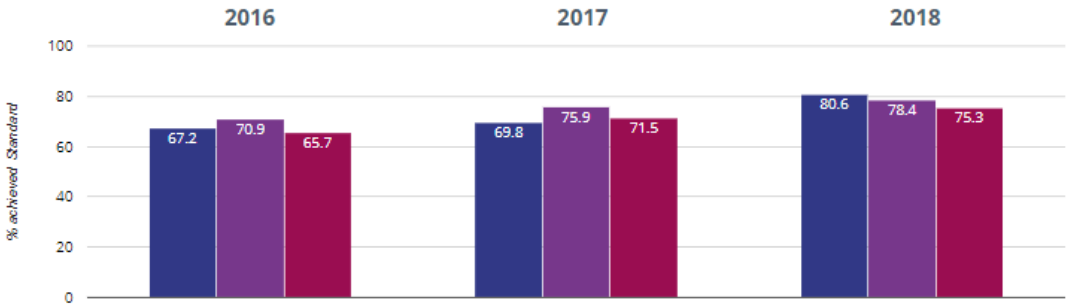

Castle Hill Primary School – KS2

Reading - achieved standard

80.6% in 2018
10.8% points rise since 2017
13.4% points rise since 2016

■ Castle Hill Primary School
 ■ Hampshire (324)
 ■ National (15750)

Reading - high attainers