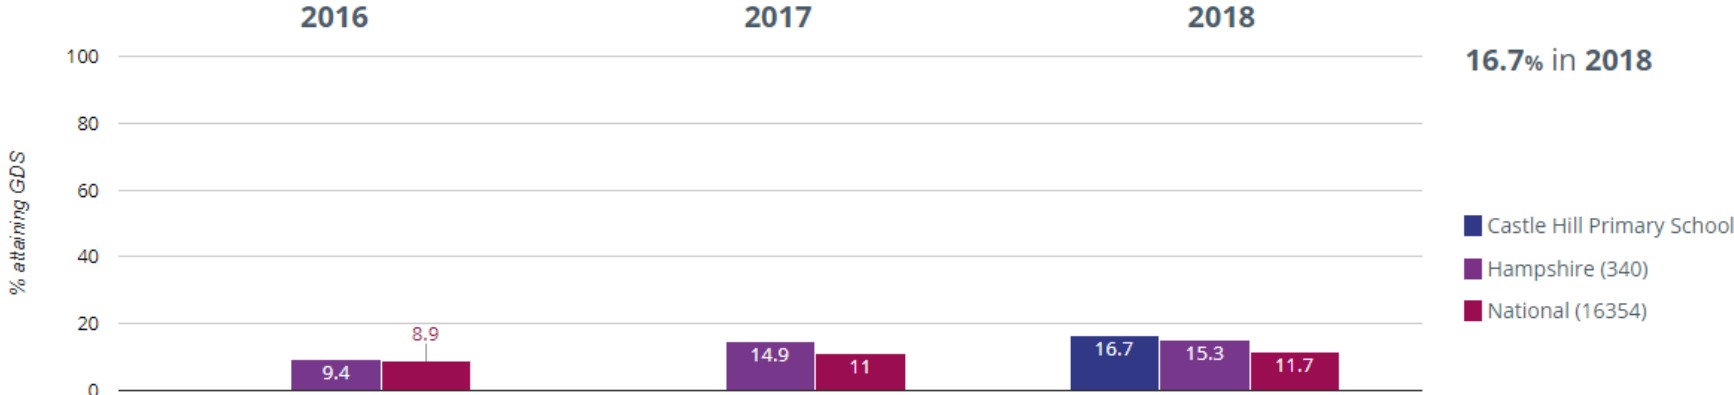

Castle Hill Primary School – KS1

RWM - attaining GDS