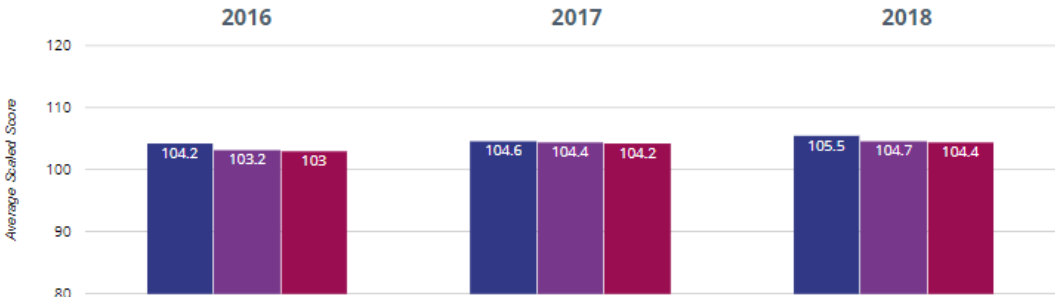

+ Maths - average scaled score

105.5 in 2018
0.9 points rise since 2017
1.3 points rise since 2016

■ Castle Hill Primary School
■ Hampshire (324)
■ National (15750)