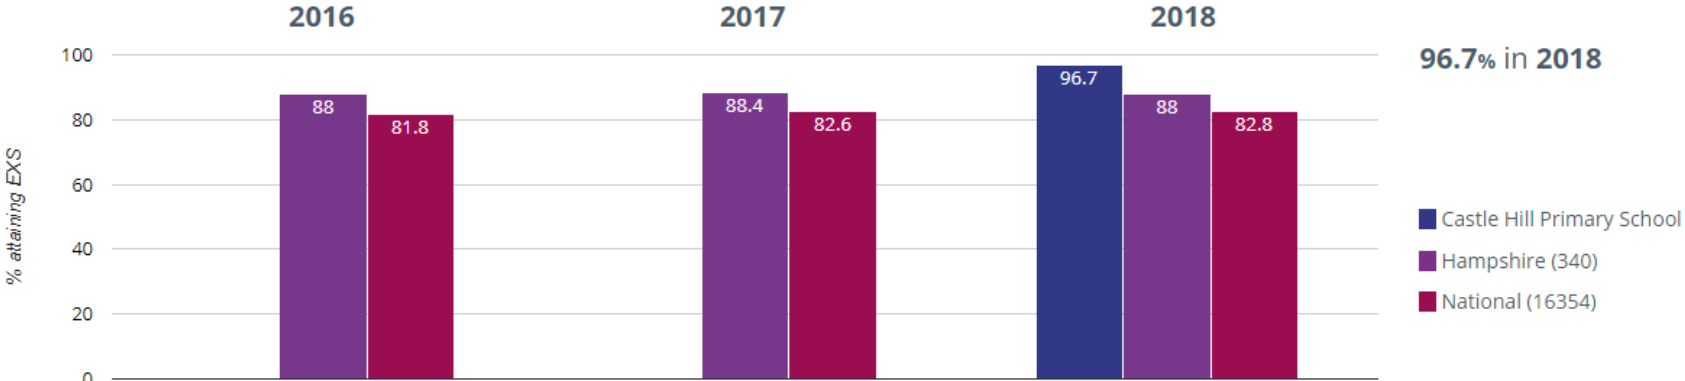

Castle Hill Primary School – KS1

Science - attaining EXS