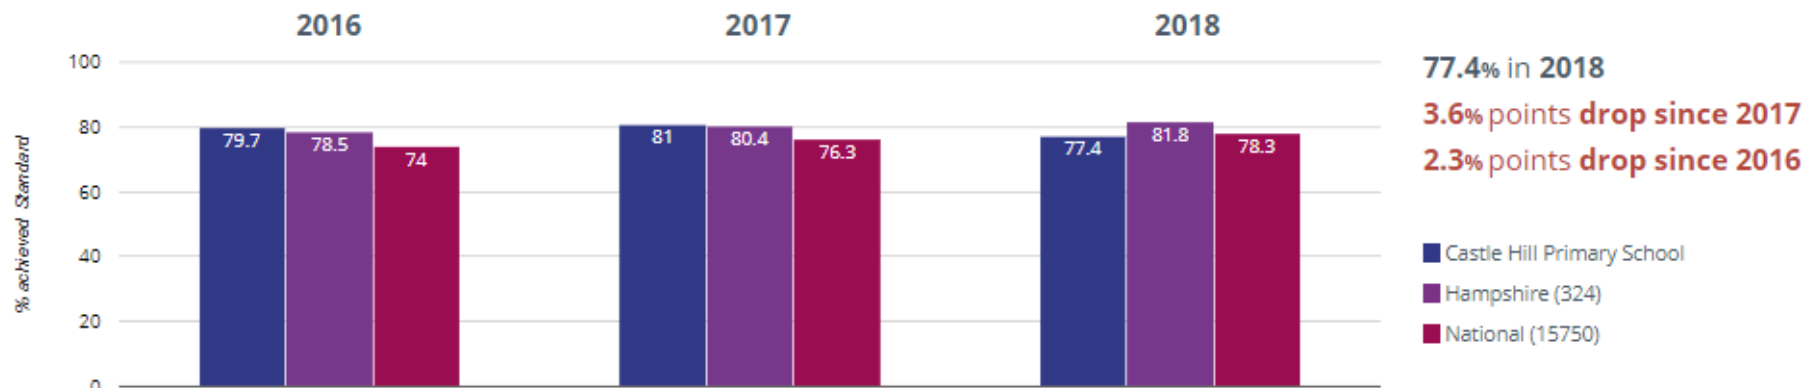

Castle Hill Primary School – KS2

Writing - achieved standard