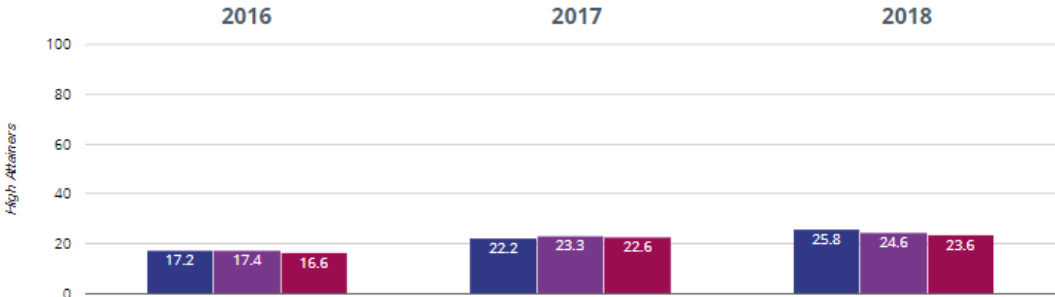

85.5% in 2018
6.1% points rise since 2017
13.6% points rise since 2016

■ Castle Hill Primary School
 ■ Hampshire (324)
 ■ National (15750)

+ Maths - high attainers

25.8% in 2018
3.6% points rise since 2017
8.6% points rise since 2016