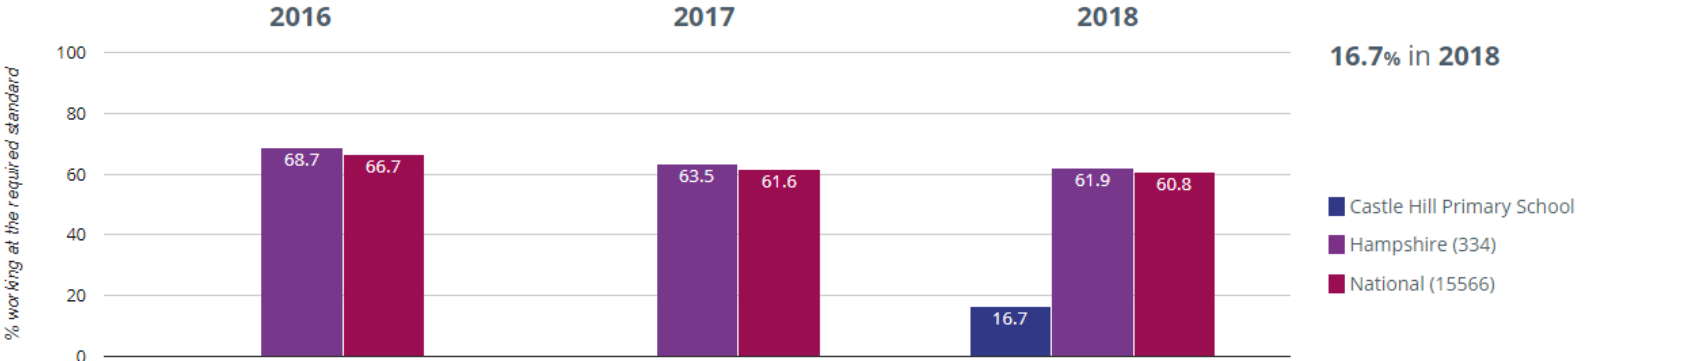

36.7 in 2018
1.2 points drop since 2017
1.7 points rise since 2016

- Castle Hill Primary School
- Hampshire (369)
- National (17575)

Castle Hill Primary School - Phonics

Year 1: Working At

Year 2: Working At