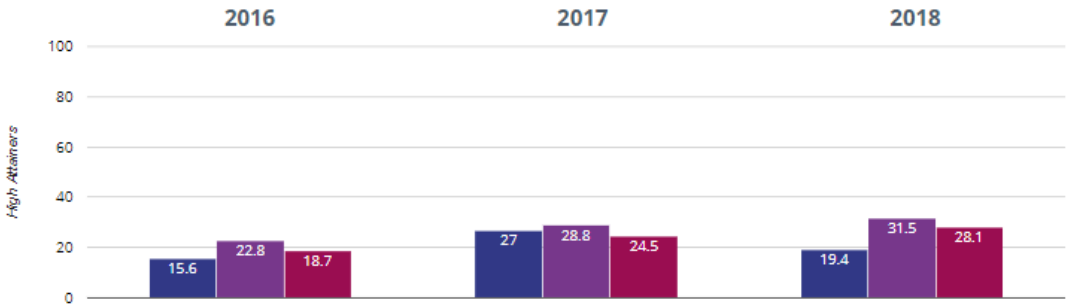

Castle Hill Primary School – KS2

Reading - achieved standard

80.6% in 2018
10.8% points rise since 2017
13.4% points rise since 2016

■ Castle Hill Primary School
 ■ Hampshire (324)
 ■ National (15750)

Reading - high attainers

19.4% in 2018
7.6% points drop since 2017
3.8% points rise since 2016

■ Castle Hill Primary School
 ■ Hampshire (324)
 ■ National (15750)

Reading - average scaled score

104.6 in 2018
0.9 points rise since 2017
2.4 points rise since 2016