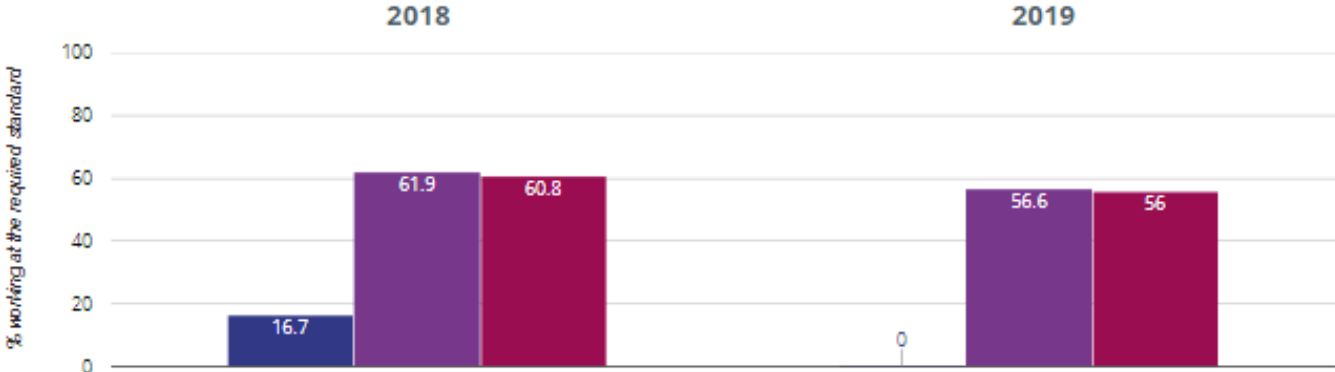

Year 2: Working At

0% in 2019
16.7% points drop since 2018

- Castle Hill Primary School
- Hampshire (328)
- NCER National (15510)