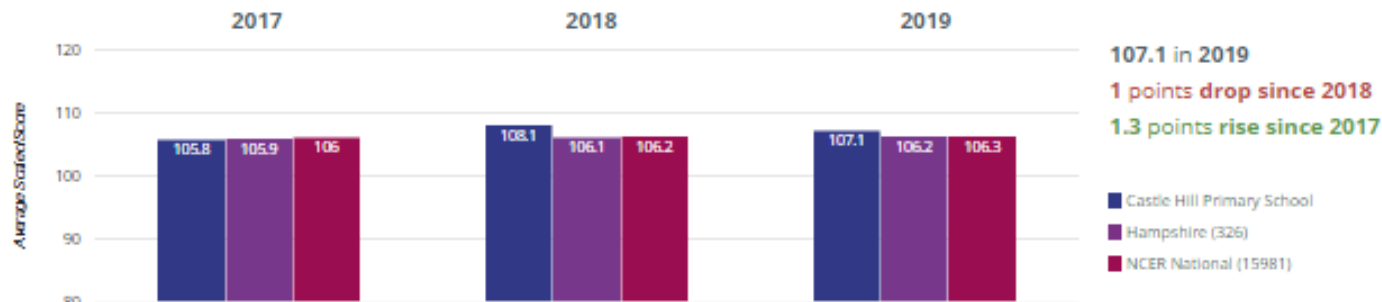

GPS - average scaled score