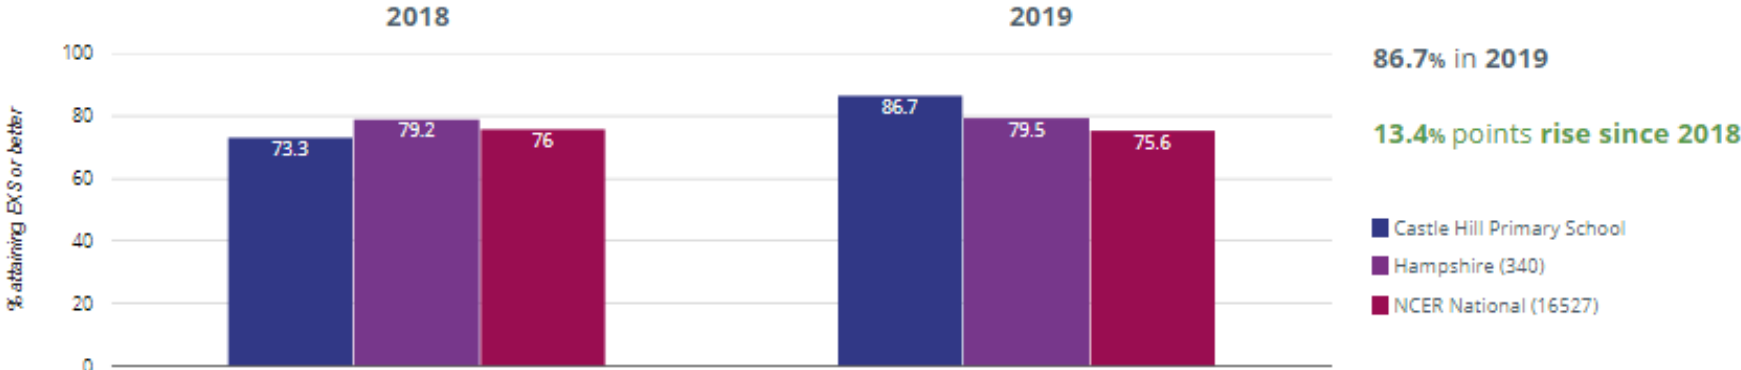

Castle Hill Primary School – KS1

⊕ Maths - attaining EXS or better