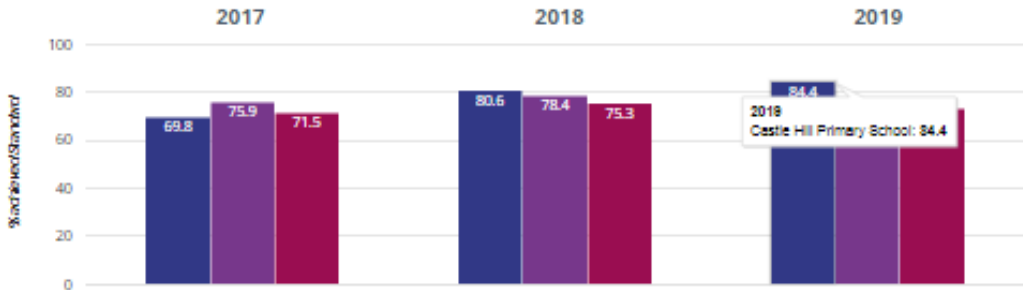

84.4% in 2019
 3.8% points rise since 2018
 14.6% points rise since 2017

- Castle Hill Primary School
- Hampshire (326)
- NCER National (15981)

Reading - high attainers

34.4% in 2019
 15% points rise since 2018
 7.4% points rise since 2017