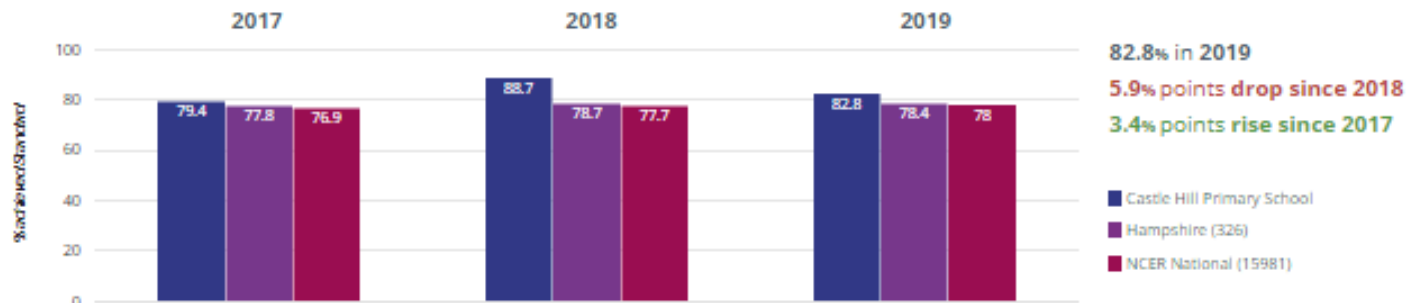

Castle Hill Primary School – KS2

GPS - achieved standard