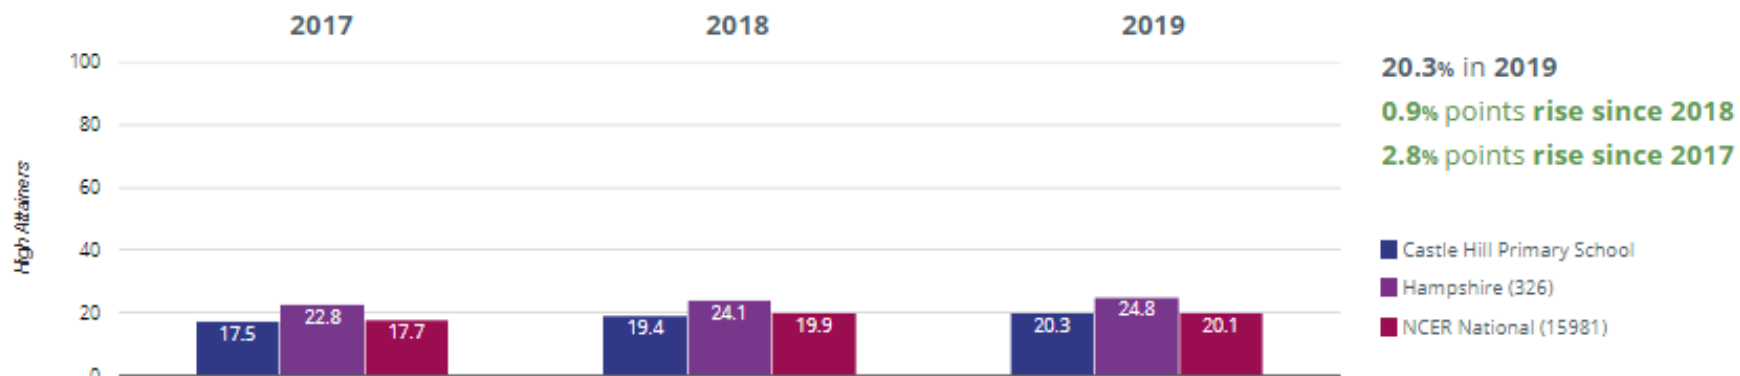

✍ Writing - high attainers