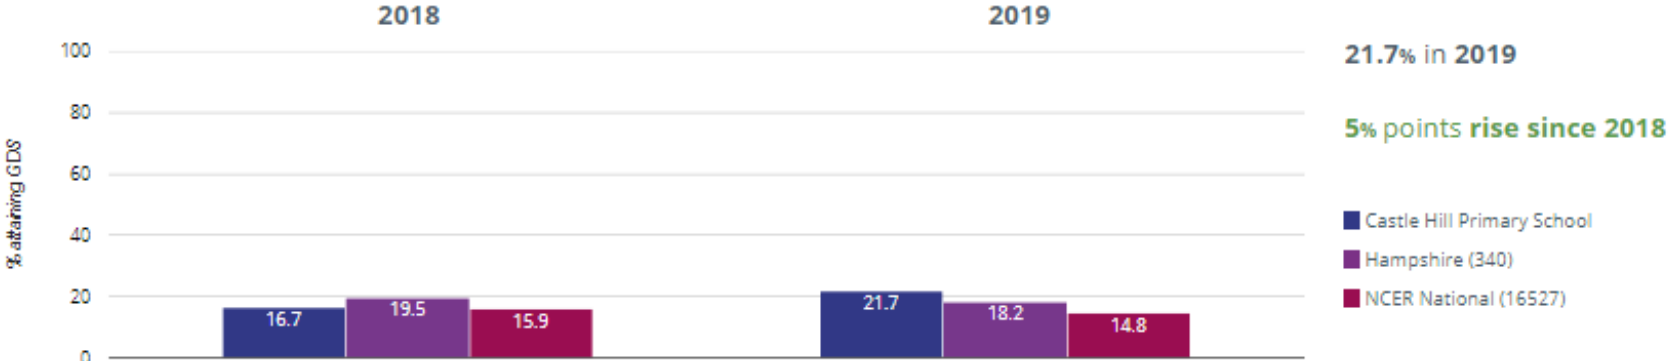

✍ Writing - attaining GDS