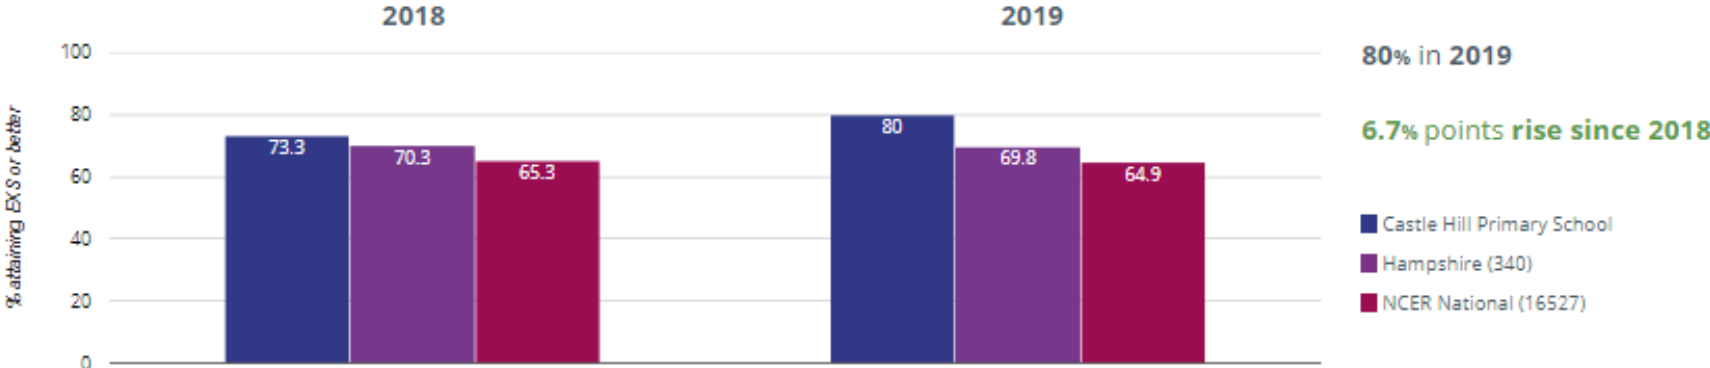

RWM - attaining EXS or better