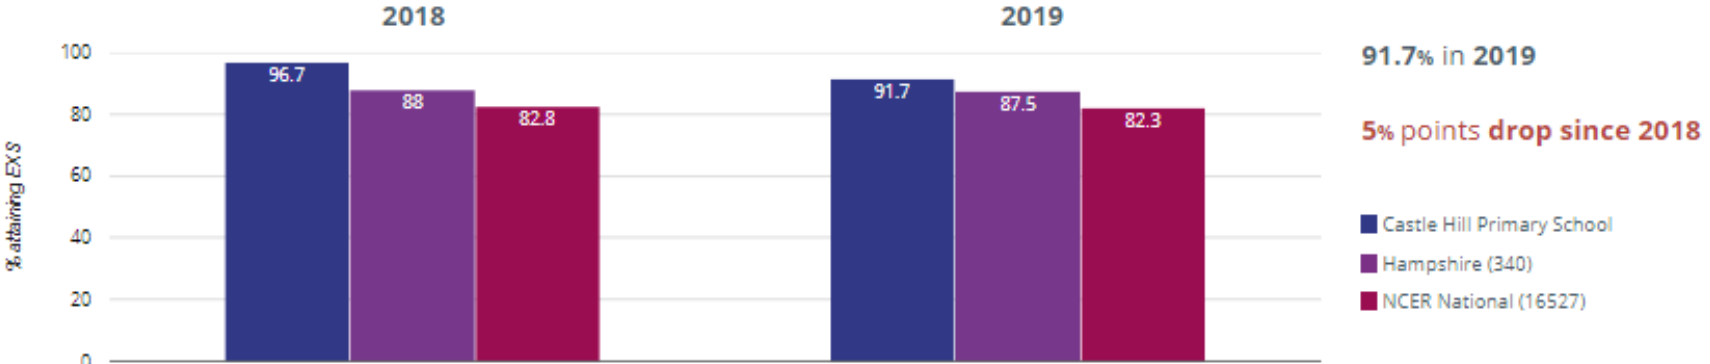

Castle Hill Primary School – KS1

Science - attaining EXS