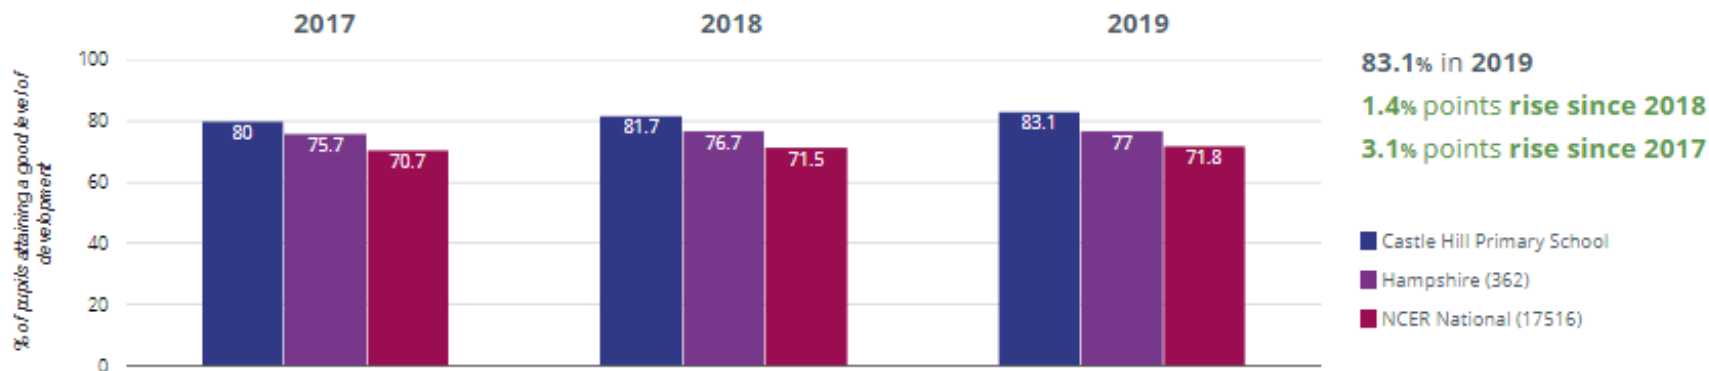

Castle Hill Primary School - EYFS

★ Good Level Of Development

📈 Average Total Points Score

Castle Hill Primary School - Phonics

Year 1: Working At

87.7% in 2019
7.1% points drop since 2018
7.7% points rise since 2017