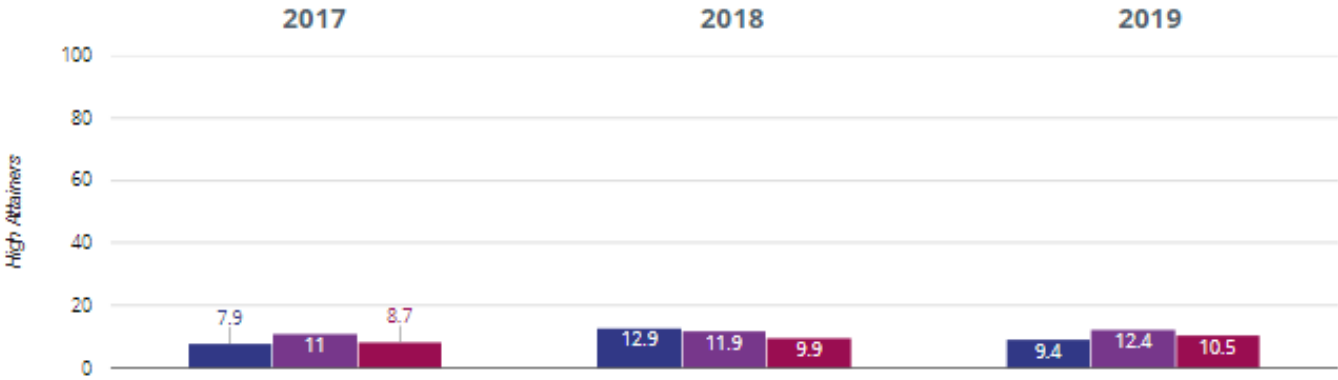

RWM - high attainers

9.4% in 2019
3.5% points drop since 2018
1.5% points rise since 2017

- Castle Hill Primary School
- Hampshire (326)
- NCER National (15981)