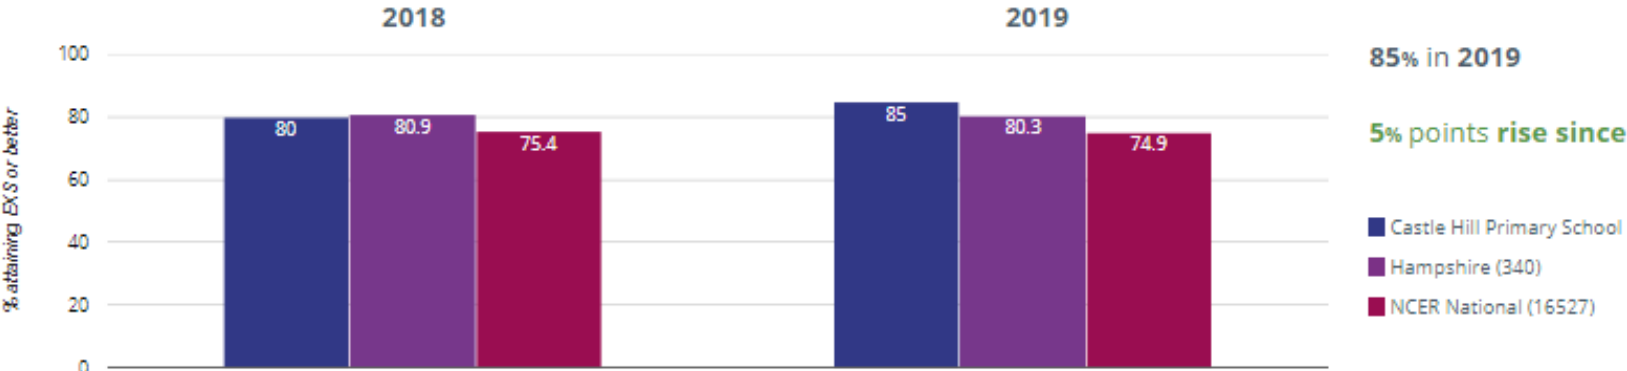

Castle Hill Primary School – KS1

Reading - attaining EXS or better

85% in 2019

5% points rise since 2018

- Castle Hill Primary School
- Hampshire (340)
- NCER National (16527)