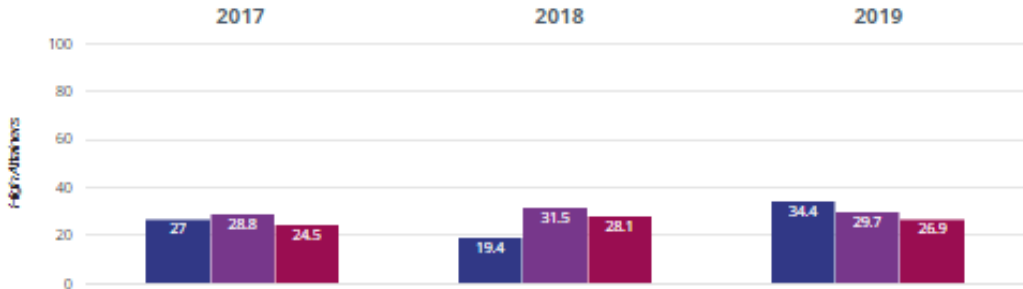

84.4% in 2019
 3.8% points rise since 2018
 14.6% points rise since 2017

- Castle Hill Primary School
- Hampshire (326)
- NCER National (15981)

Reading - high attainers

34.4% in 2019
 15% points rise since 2018
 7.4% points rise since 2017