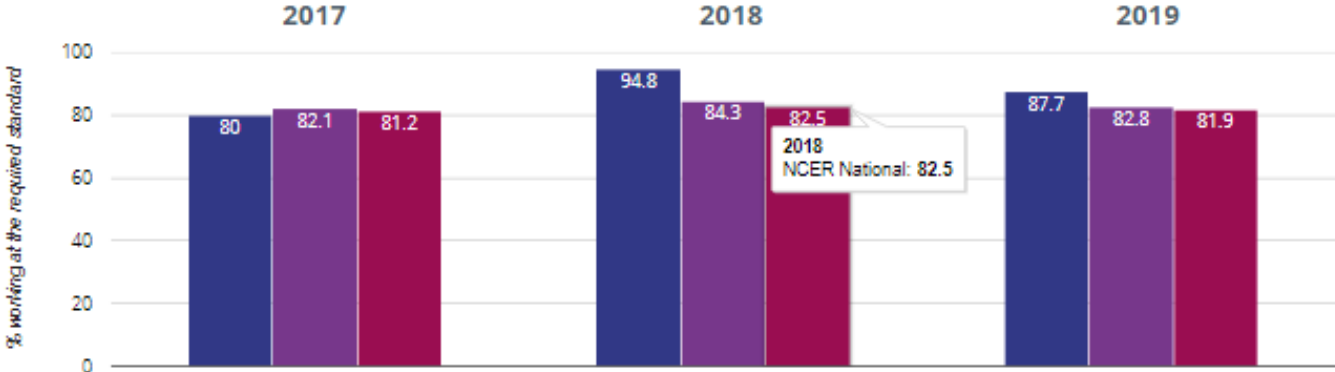

Castle Hill Primary School - EYFS

★ Good Level Of Development

📈 Average Total Points Score

Castle Hill Primary School - Phonics

Year 1: Working At

87.7% in 2019
7.1% points drop since 2018
7.7% points rise since 2017