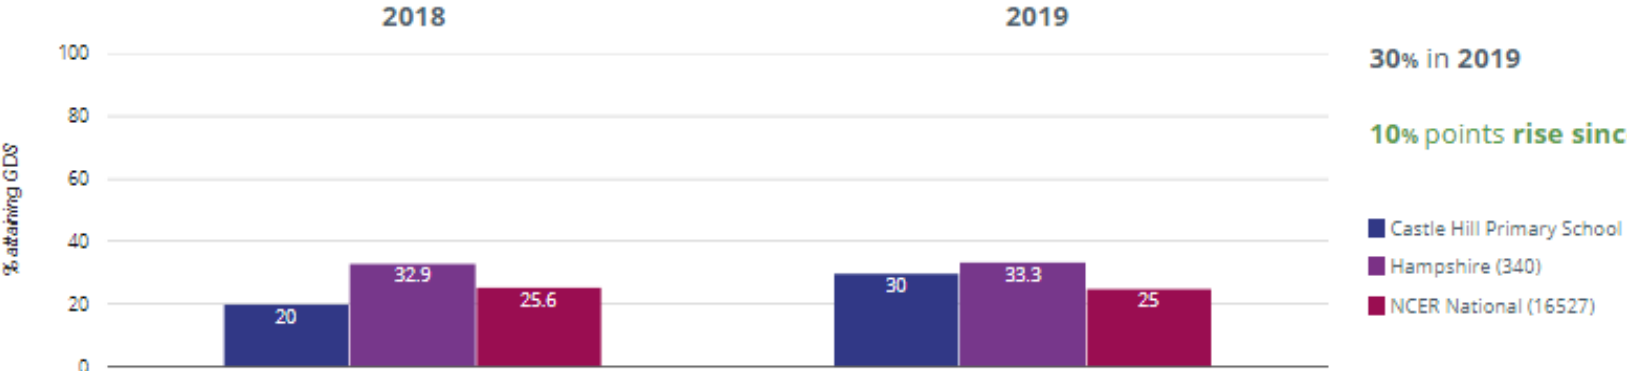

Reading - attaining EXS or better

85% in 2019

5% points rise since 2018

- Castle Hill Primary School
- Hampshire (340)
- NCER National (16527)

Reading - attaining GDS

30% in 2019

10% points rise since 2018

- Castle Hill Primary School
- Hampshire (340)
- NCER National (16527)