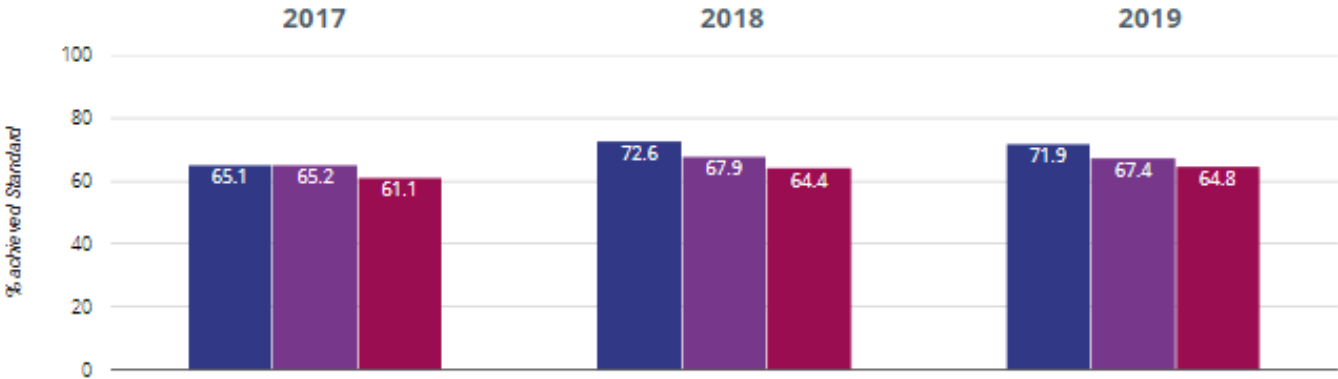

GPS - achieved standard

GPS - high attainers

GPS - average scaled score

Castle Hill Primary School – KS2

RWM - achieved standard

71.9% in 2019
0.7% points drop since 2018
6.8% points rise since 2017

- Castle Hill Primary School
- Hampshire (326)
- NCER National (15981)