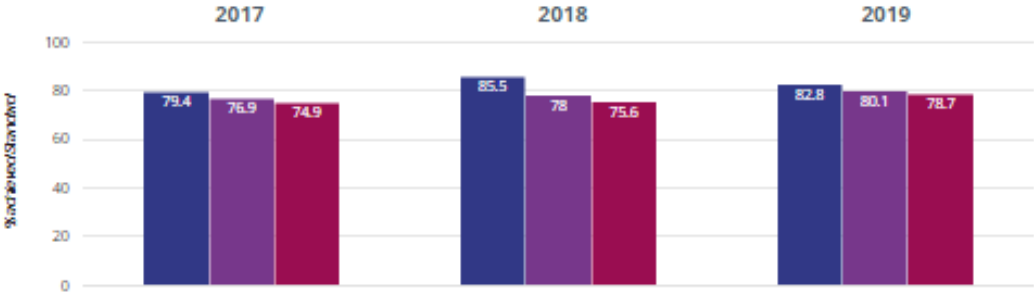

Castle Hill Primary School – KS2

✍ Writing - achieved standard

✍ Writing - high attainers

Castle Hill Primary School – KS2

+ Maths - achieved standard

82.8% in 2019
 2.7% points drop since 2018
 3.4% points rise since 2017