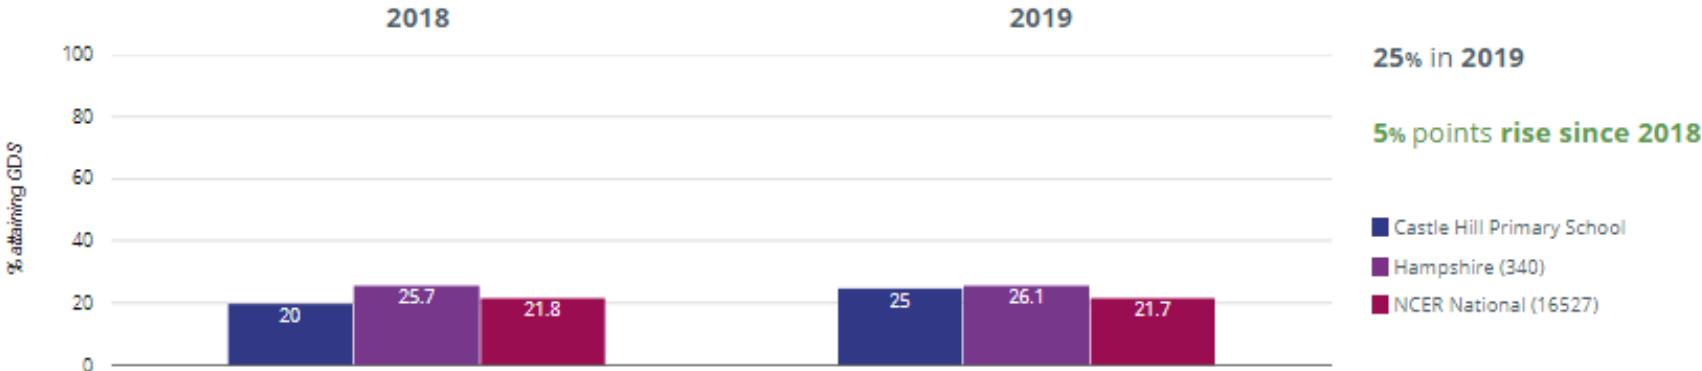

⊕ Maths - attaining GDS