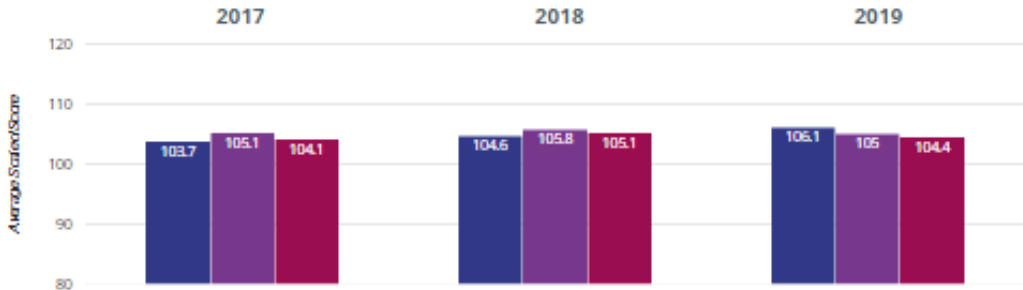

Reading - average scaled score

106.1 in 2019
1.5 points rise since 2018
2.4 points rise since 2017

- Castle Hill Primary School
- Hampshire (326)
- NCER National (15981)