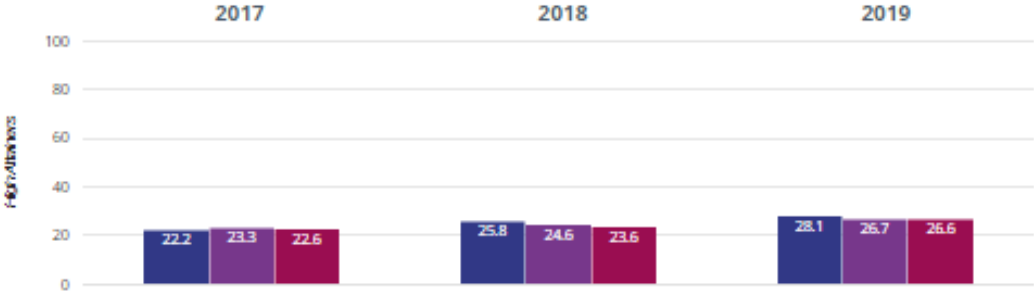

+ Maths - high attainers

28.1% in 2019
2.3% points rise since 2018
5.9% points rise since 2017

- Castle Hill Primary School
- Hampshire (326)
- NCER National (15981)