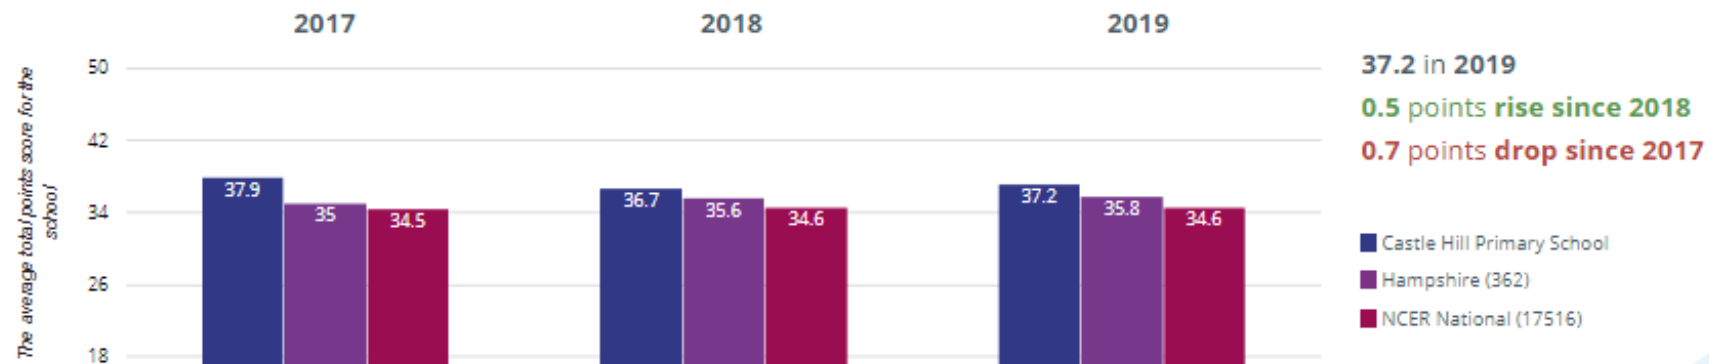

Castle Hill Primary School - EYFS

★ Good Level Of Development

📈 Average Total Points Score

Castle Hill Primary School - Phonics

Year 1: Working At

87.7% in 2019
7.1% points drop since 2018
7.7% points rise since 2017