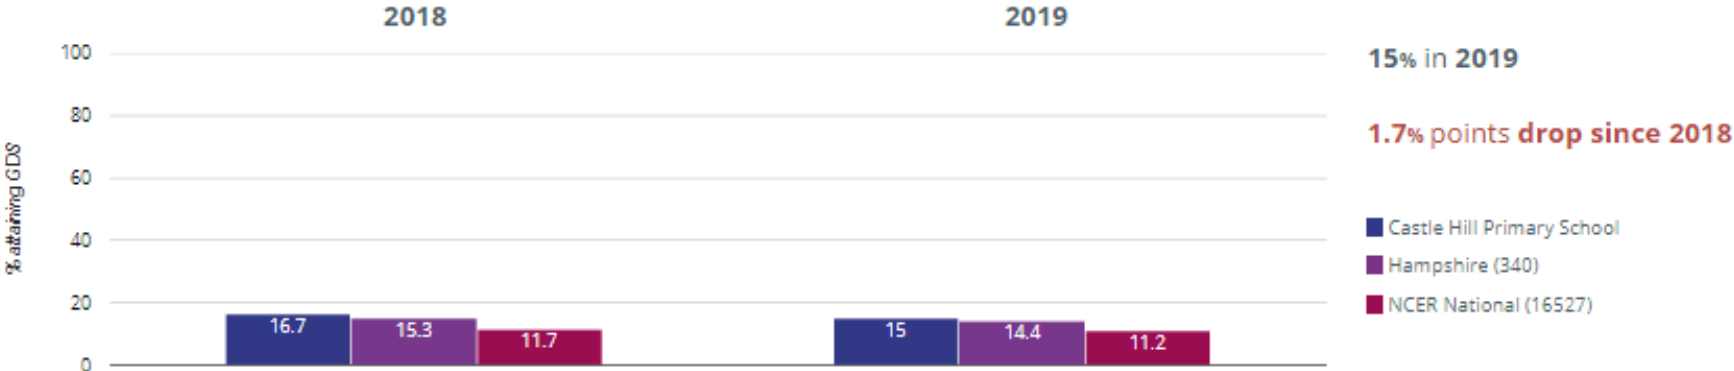

Castle Hill Primary School – KS1

RWM - attaining GDS