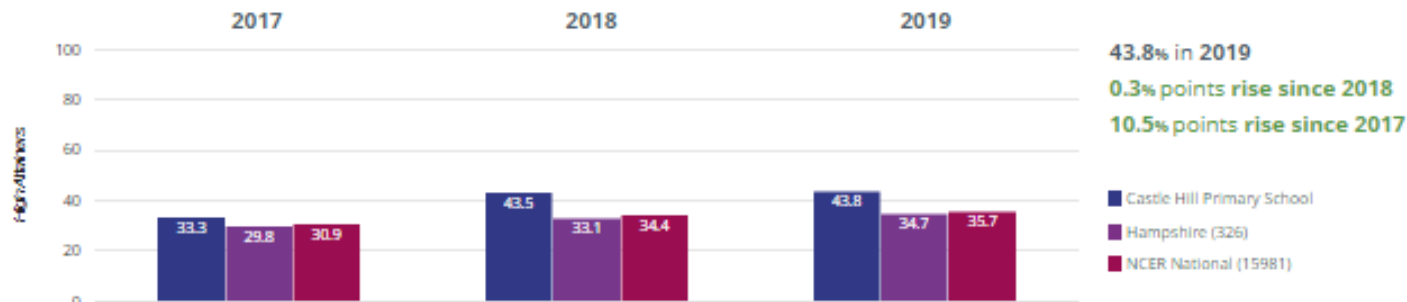

GPS - high attainers