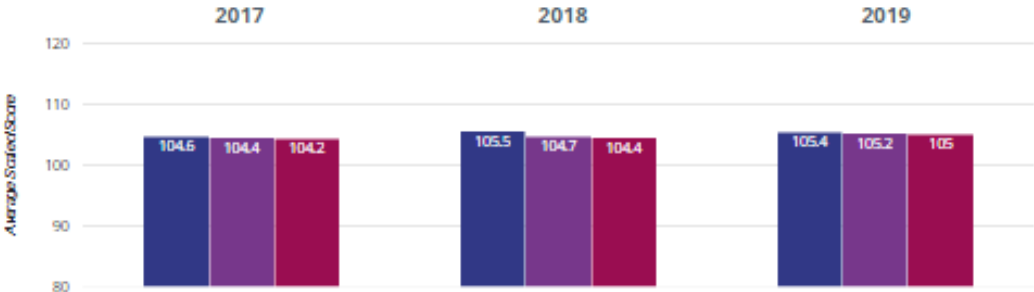

+ Maths - average scaled score

105.4 in 2019
0.1 points drop since 2018
0.8 points rise since 2017

- Castle Hill Primary School
- Hampshire (326)
- NCER National (15981)