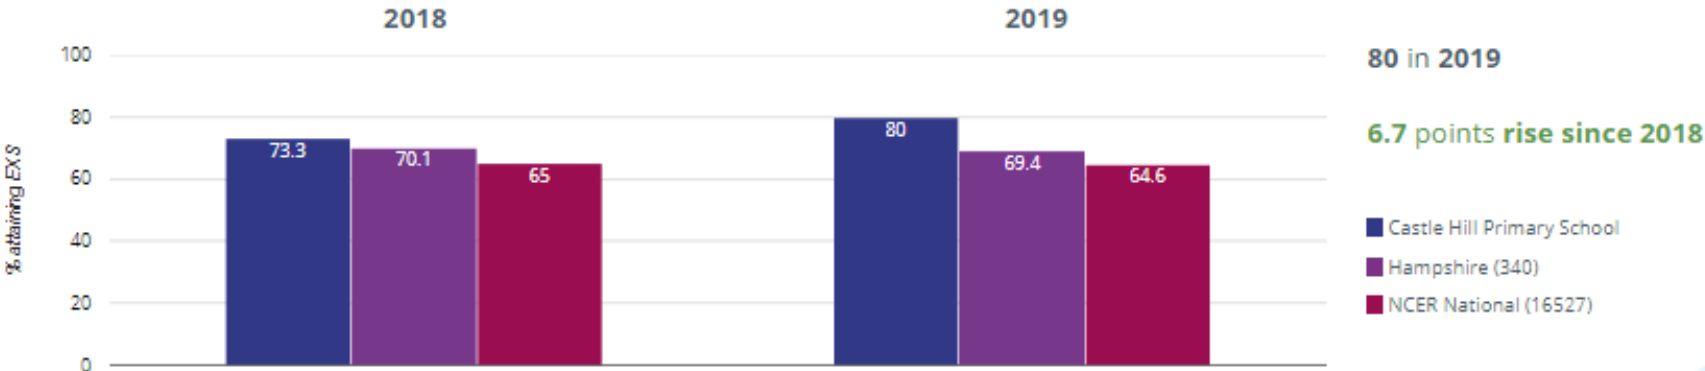

Reading, Writing, Maths and Science - attaining EXS