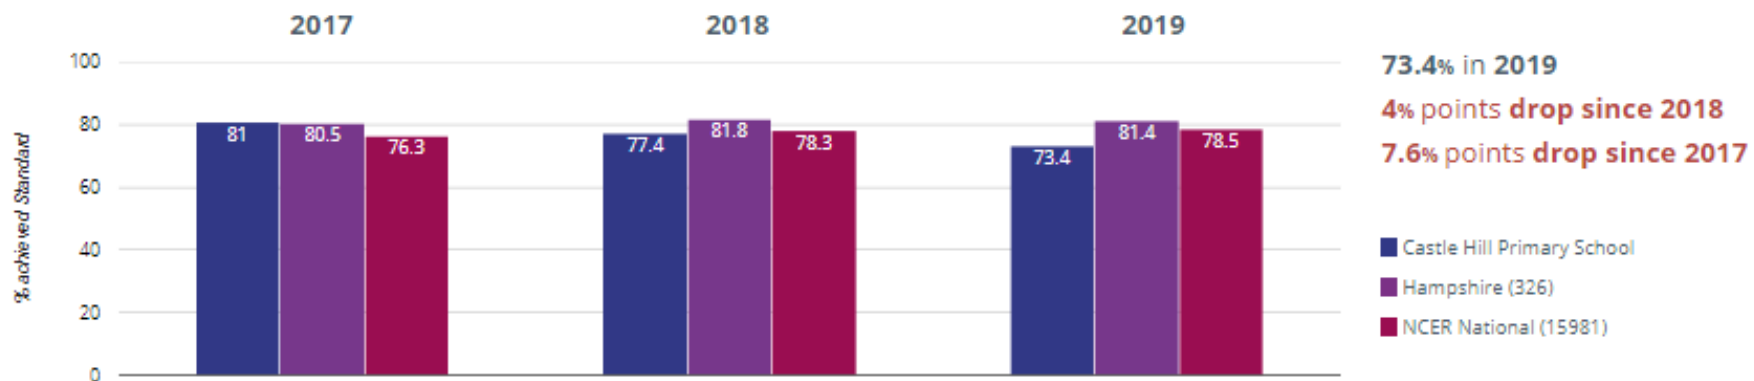

Castle Hill Primary School – KS2

✍ Writing - achieved standard