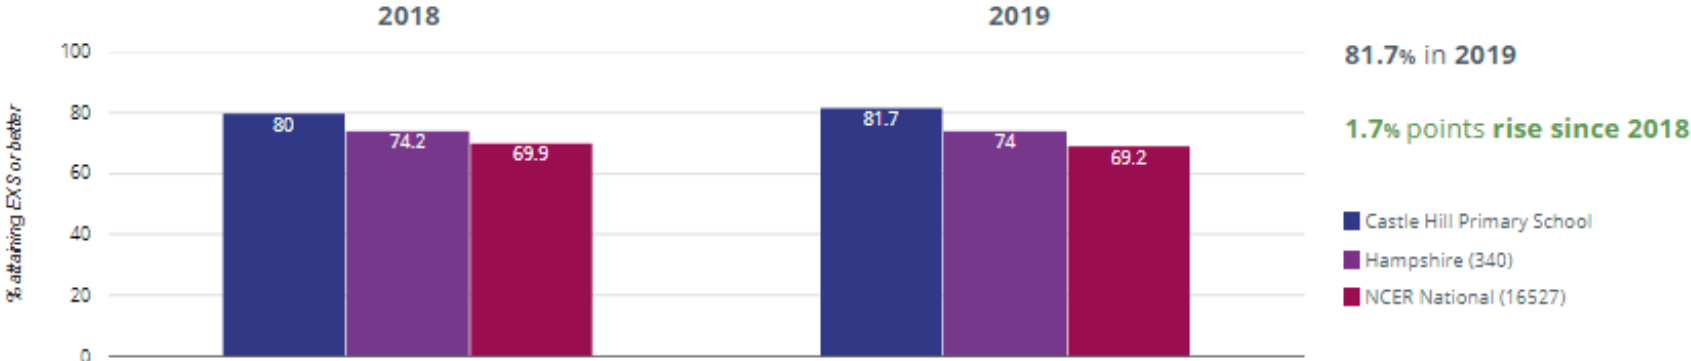

Castle Hill Primary School – KS1

✍ Writing - attaining EXS or better