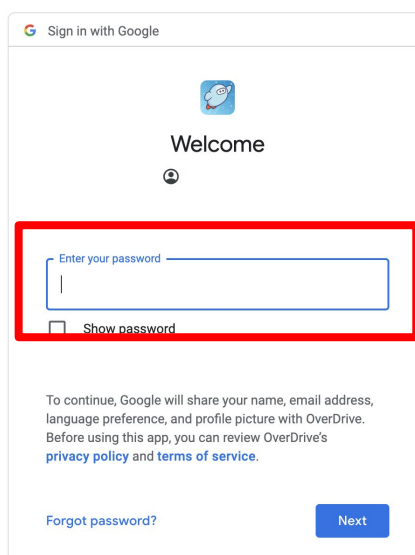

Sora Reading Web Guide

- 1) Go to the Sora website via the login link on the Castle Hill Website

- 2) Click the blue button to sign in

Sign into Castle Hill Primary School

- 3) Sign in using the email and password provided by your class teacher

Install Share Add to wishlist

This app is available for all of your devices

2) Once installed, open the App and click Find your school

3) Click "I'll search for my school to locate our account"

4) Search for Hampshire School Library Service

5) Search for Castle Hill Primary School

6) Click Sign in using Castle Hill Primary School

Sign into Castle Hill Primary School

7) Sign in using the email and password provided by your class teacher

8) You are now ready to use the app - you may be asked for permission regarding notifications to know when books are available or are due to be returned