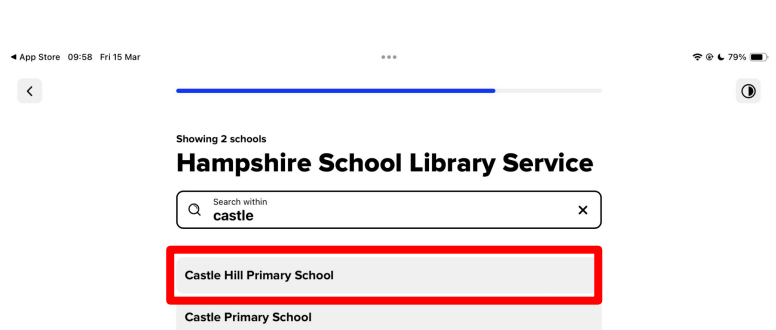

5) Search for Castle Hill Primary School