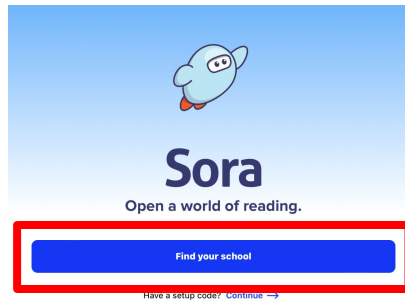

Sora Reading Web Guide

- 1) Go to the Sora website via the login link on the Castle Hill Website

- 2) Click the blue button to sign in

Sign into Castle Hill Primary School

- 3) Sign in using the email and password provided by your class teacher

- 4) You are now signed into Sora and ready to read!

Sora Reading iOS & Android Guide

1) Download the Sora app from your App Store

Android

iOS

Sora, by OverDrive Education

OverDrive, Inc.

3.8★ 1.55K reviews | 500K+ Downloads | Everyone

Install Share Add to wishlist

This app is available for all of your devices

2) Once installed, open the App and click Find your school

3) Click "I'll search for my school to locate our account"

4) Search for Hampshire School Library Service