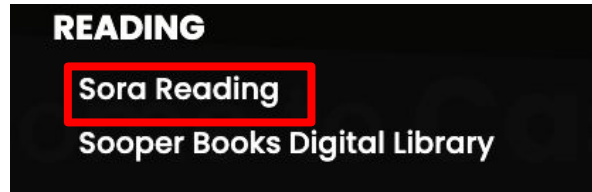

Sora Reading Web Guide

- 1) Go to the Sora website via the login link on the Castle Hill Website

- 2) Click the blue button to sign in

Sign into Castle Hill Primary School

- 3) Sign in using the email and password provided by your class teacher