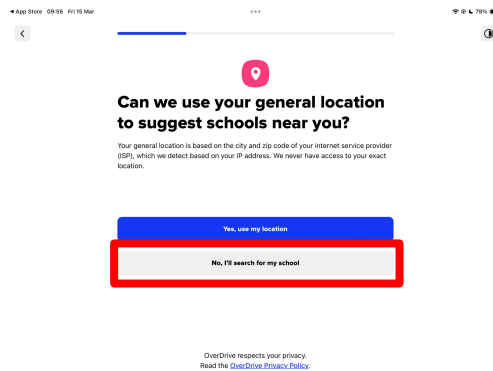

Install Share Add to wishlist

This app is available for all of your devices

2) Once installed, open the App and click Find your school

3) Click "I'll search for my school to locate our account"

4) Search for Hampshire School Library Service