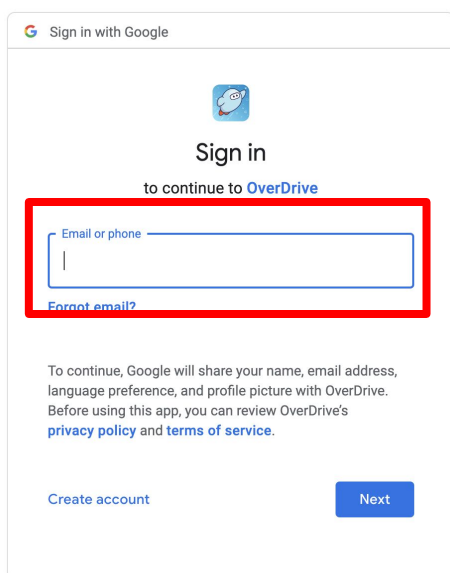

Sora Reading Web Guide

- 1) Go to the Sora website via the login link on the Castle Hill Website

- 2) Click the blue button to sign in

Sign into Castle Hill Primary School

- 3) Sign in using the email and password provided by your class teacher

Install Share Add to wishlist

This app is available for all of your devices

2) Once installed, open the App and click Find your school

3) Click "I'll search for my school to locate our account"

4) Search for Hampshire School Library Service

5) Search for Castle Hill Primary School

6) Click Sign in using Castle Hill Primary School

Sign into Castle Hill Primary School

7) Sign in using the email and password provided by your class teacher

8) You are now ready to use the app - you may be asked for permission regarding notifications to know when books are available or are due to be returned