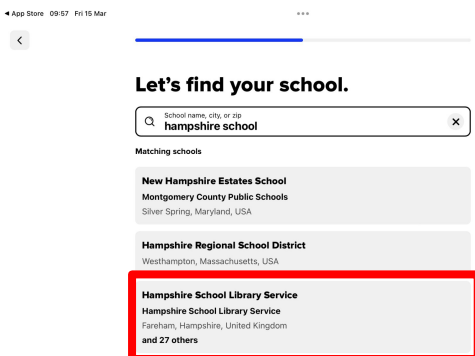

- 4) You are now signed into Sora and ready to read!

Sora Reading iOS & Android Guide

1) Download the Sora app from your App Store

Android

iOS

Sora, by OverDrive Education

OverDrive, Inc.

3.8★ 1.55K reviews | 500K+ Downloads | Everyone

Install Share Add to wishlist

This app is available for all of your devices

2) Once installed, open the App and click Find your school

3) Click "I'll search for my school to locate our account"

4) Search for Hampshire School Library Service