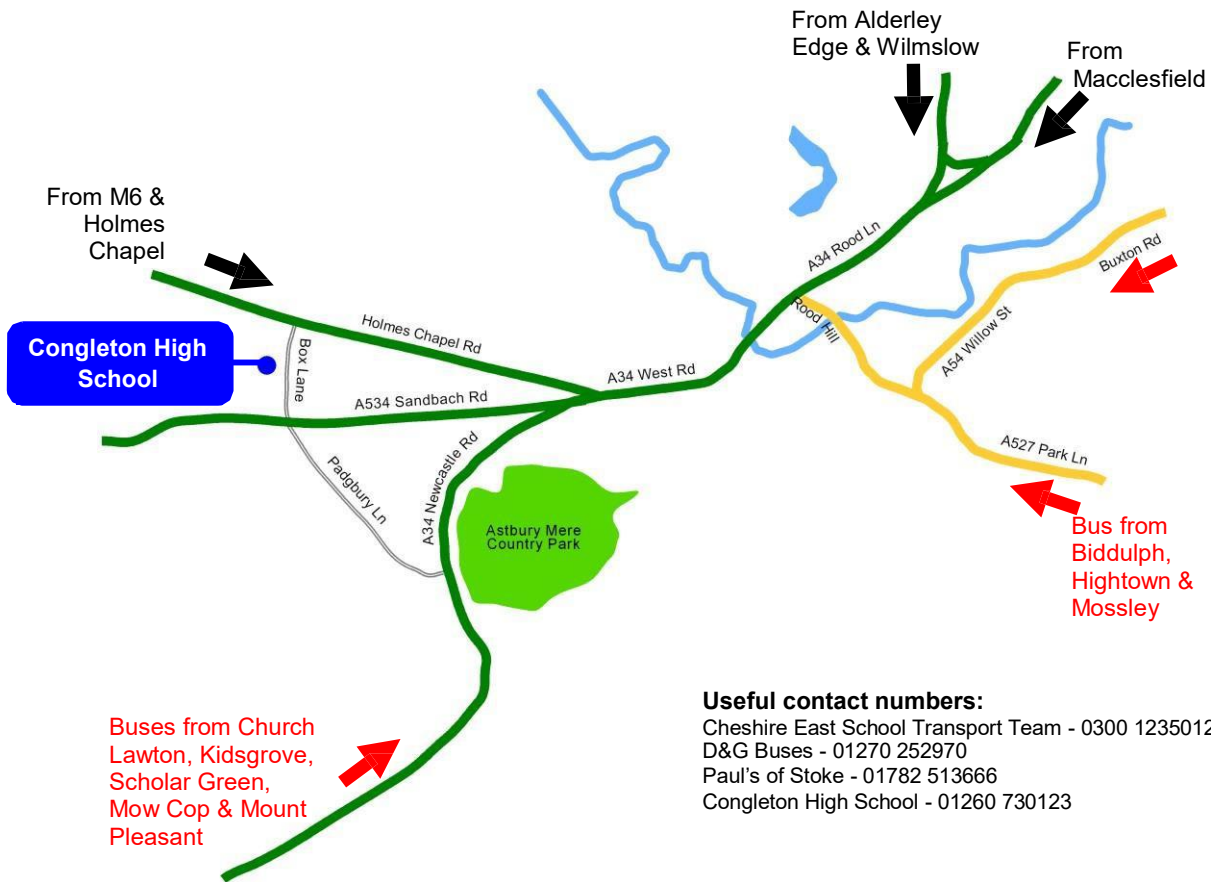

STUDENT BUS SERVICES TO CONGLETON HIGH SCHOOL

Congleton High School is easily accessible from surrounding areas. Cheshire East Council operates four services bringing children to and from CHS and there are also a number of commercial bus routes providing services from Congleton and surrounding areas.

Free transport to the school is provided by Cheshire East Council Transport Co-ordination for all students up to the age of 16 who live in the catchment area, and are more than three miles away from the school. Bus passes are issued by the Local Authority.

Paul's of Stoke
 Sandbach Road/ Rode Heath
 Knutsford Road/ Greengate Street
 A34 Red Bull
 Bleeding Wolf
 Station Road, Scholar Green
 Congleton High School

STUDENT BUS SERVICES TO CONGLETON HIGH SCHOOL

Biddulph to CHS – [Click here to access ShuttleID for ticket purchase](#)

CHS1 Service

Bostocks/Holmeswood

Sainsburys
Biddulph Arms
Mossley Corner/ Boundary Lane
Bida Lane
Railway Station
Highcroft Avenue
Corner of Edinburgh Rd/ Dale Crescent
Woolston Avenue
Fern Crescent, Bromley Woods
Fern Crescent/ Kingsley Stop
Coronation Rd/ Bromley Rd opposite Coop
Spindle Street
Mill Street
Congleton High School