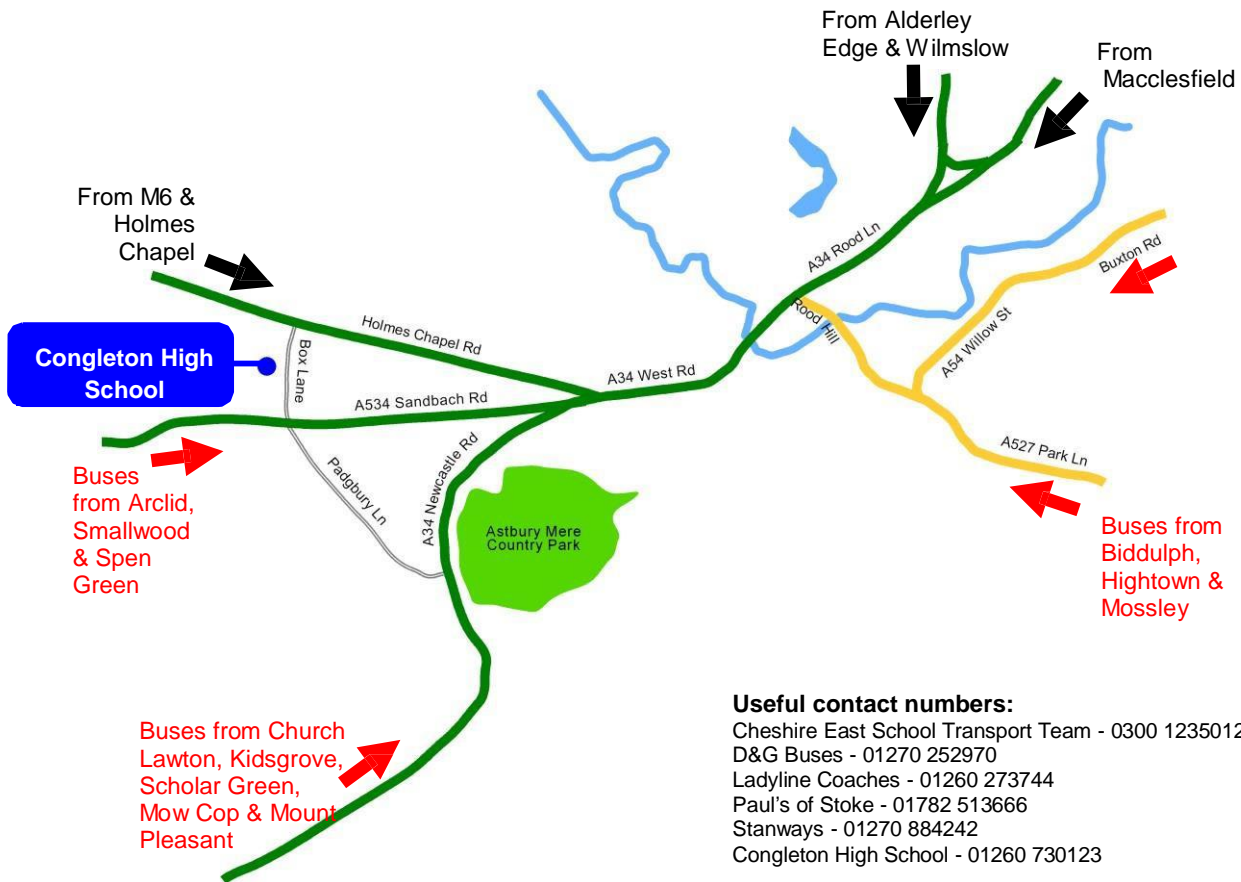

BUS SERVICES TO CONGLETON HIGH SCHOOL

Congleton High School is easily accessible from surrounding areas. Cheshire East Council operates four services bringing children to and from CHS and there are also a number of commercial bus routes providing services from Congleton and surrounding areas.

Free transport to the school is provided by Cheshire East Council Transport Co-ordination for all students up to the age of 16 who live in the catchment area, and are more than three miles away from the school. Bus passes are issued by the Local Authority.

Commercial Services

Service No. K85

Biddulph to CHS

Ladyline Coaches

Sainsburys
Biddulph Arms
Mossley Corner/ Boundary Lane
Bida Lane
Railway Station
High Croft Avenue
Corner of Edinburgh Rd/ Dale
Crescent
Corner of Edinburgh Rd/
Matthews Place
Woolston Avenue
Fern Crescent, Bromley Woods
Fern Crescent/ Kingsley Stop
ID CHEW JPW
Coronation Rd/ Bromley Rd
opposite Coop
Spindle Street
Mill Street
Congleton High School

Other Services

Service 81089 / 94

Rode Heath to CHS

Paul's of Stoke

Sandbach Road/ Rode Heath
Knutsford Road/ Greengate Street
A34 Red Bull
Bleeding Wolf
Station Road, Scholar Green
Congleton High School

April 2024