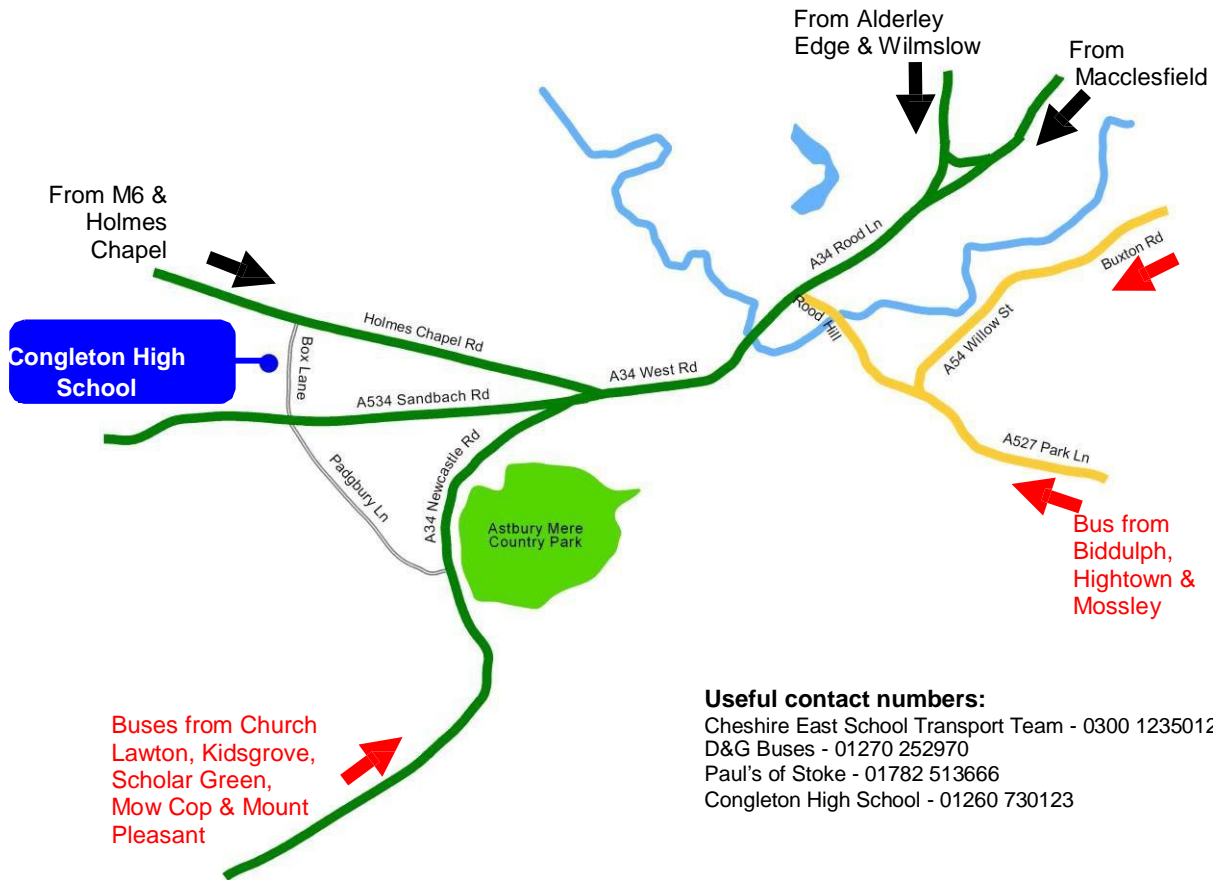

BUS SERVICES TO CONGLETON HIGH SCHOOL

Congleton High School is easily accessible from surrounding areas. Cheshire East Council operates four services bringing children to and from CHS and there are also a number of commercial bus routes providing services from Congleton and surrounding areas.

Free transport to the school is provided by Cheshire East Council Transport Co-ordination for all students up to the age of 16 who live in the catchment area, and are more than three miles away from the school. Bus passes are issued by the Local Authority.

Students are expected to behave properly on school buses and must adhere to the Bus Code of Conduct.

Details of buses serving CHS are shown below:

Cheshire East Council Services

Mount Pleasant & Scholar Green to CHS

Service 81090
Paul's of Stoke

Mow Cop Road
Mount Pleasant
The Bank (Spring Bank)
Scholar Green Wharf
Stonechair Lane
Smallwood Church
A50 Newcastle Road
Congleton High School

Church Lawton, Rode Heath & Scholar Green to CHS

Service 81092

Church Lawton, Old Knutsford Road/Greengate Road
A50/Sandbach Road
Poolside, Brook Cottage
Rode Church, Church Lane
Church Lane, Oak Drive
A34 Congleton Road North/Station Road
Boarded Barn Smithy
Congleton High School