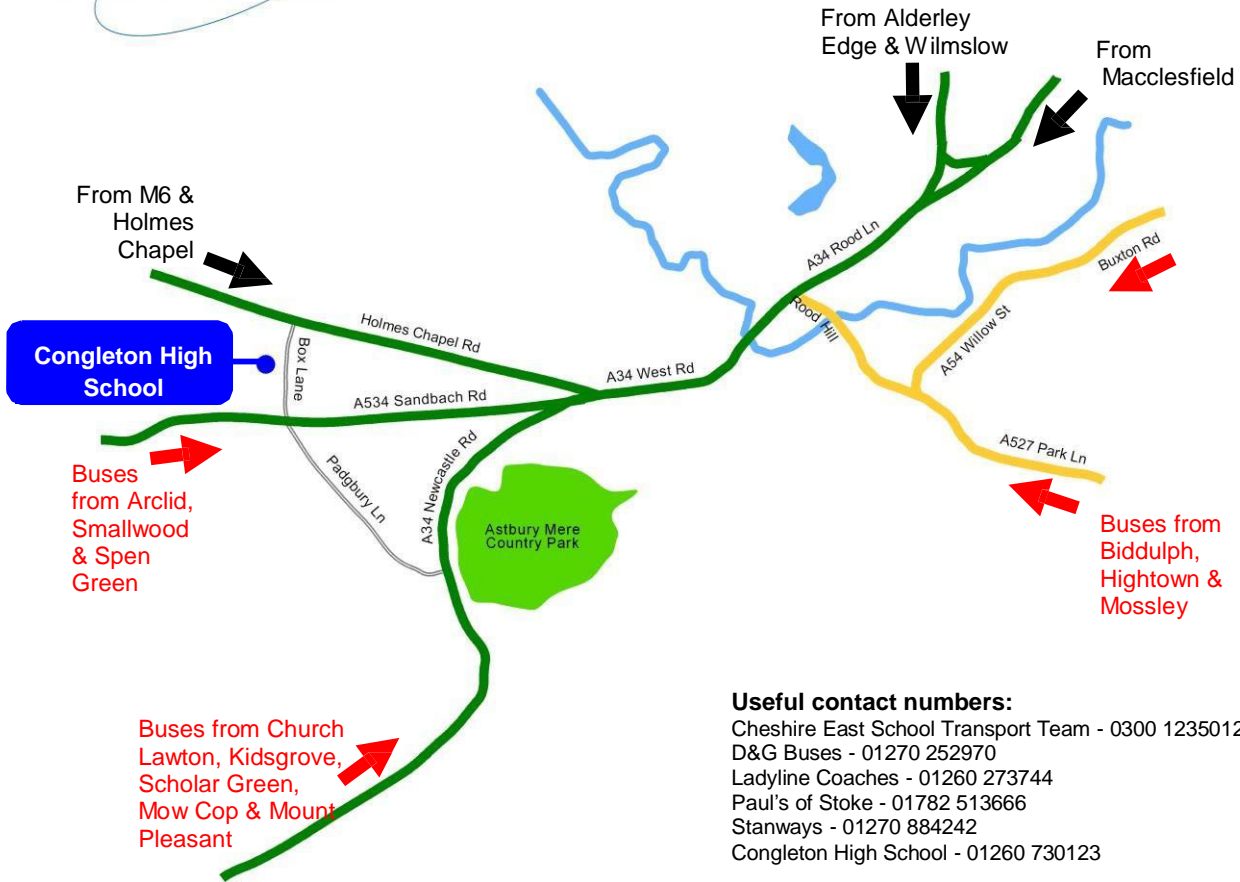

BUS SERVICES TO CONGLETON HIGH SCHOOL

Congleton High School is easily accessible from surrounding areas. Cheshire East Council operates four services bringing children to and from CHS and there are also a number of commercial bus routes providing services from Congleton and surrounding areas.

Free transport to the school is provided by Cheshire East Council Transport Co-ordination for all students up to the age of 16 who live in the catchment area, and are more than three miles away from the school. Bus passes are issued by the Local Authority.