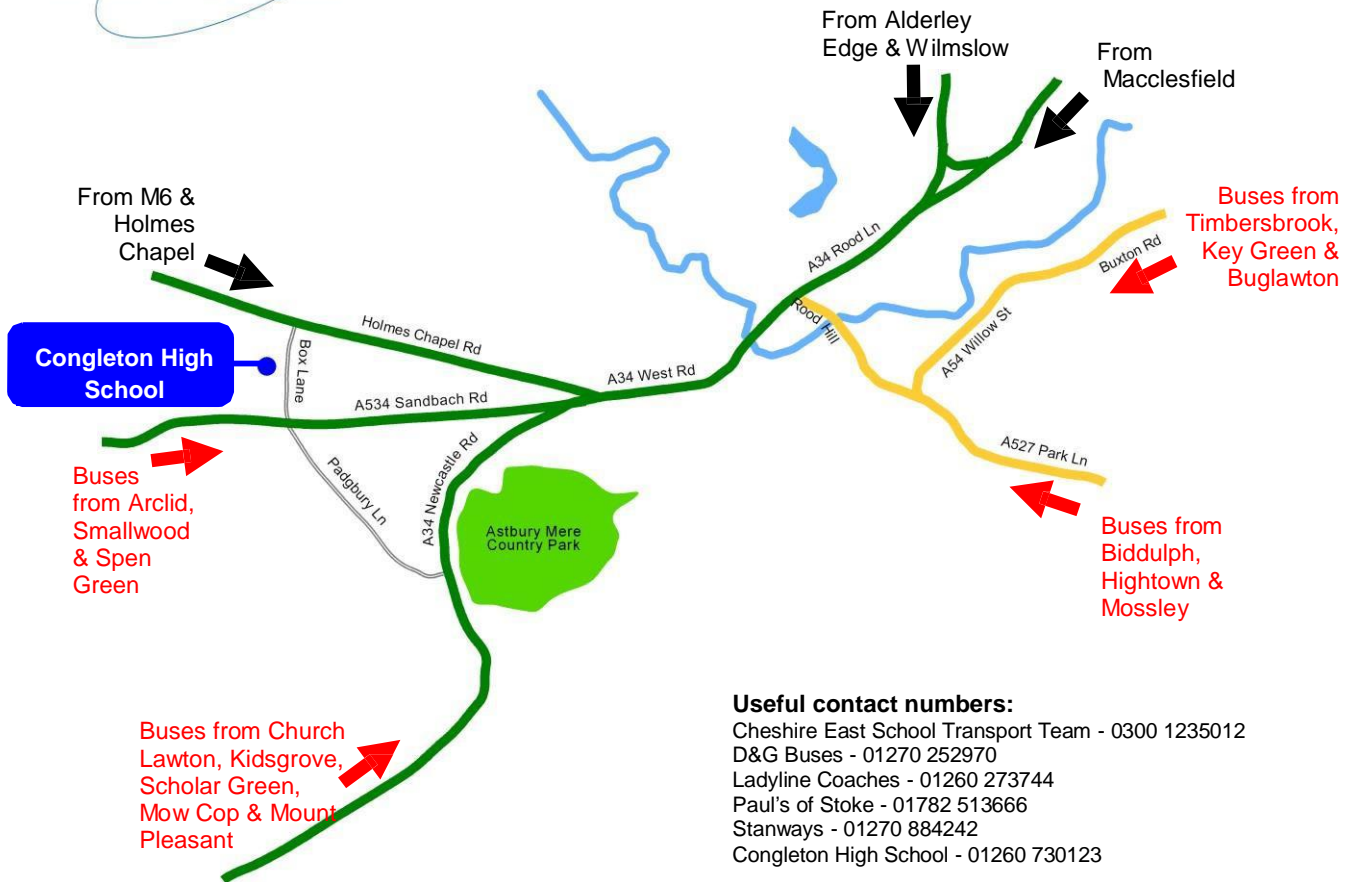

BUS SERVICES TO CONGLETON HIGH SCHOOL

Congleton High School is easily accessible from surrounding areas. Cheshire East Council operates four services bringing children to and from CHS and there are also a number of commercial bus routes providing services from Congleton and surrounding areas.

Free transport to the school is provided by Cheshire East Council Transport Co-ordination for all students up to the age of 16 who live in the catchment area, and are more than three miles away from the school. Bus passes are issued by the Local Authority.