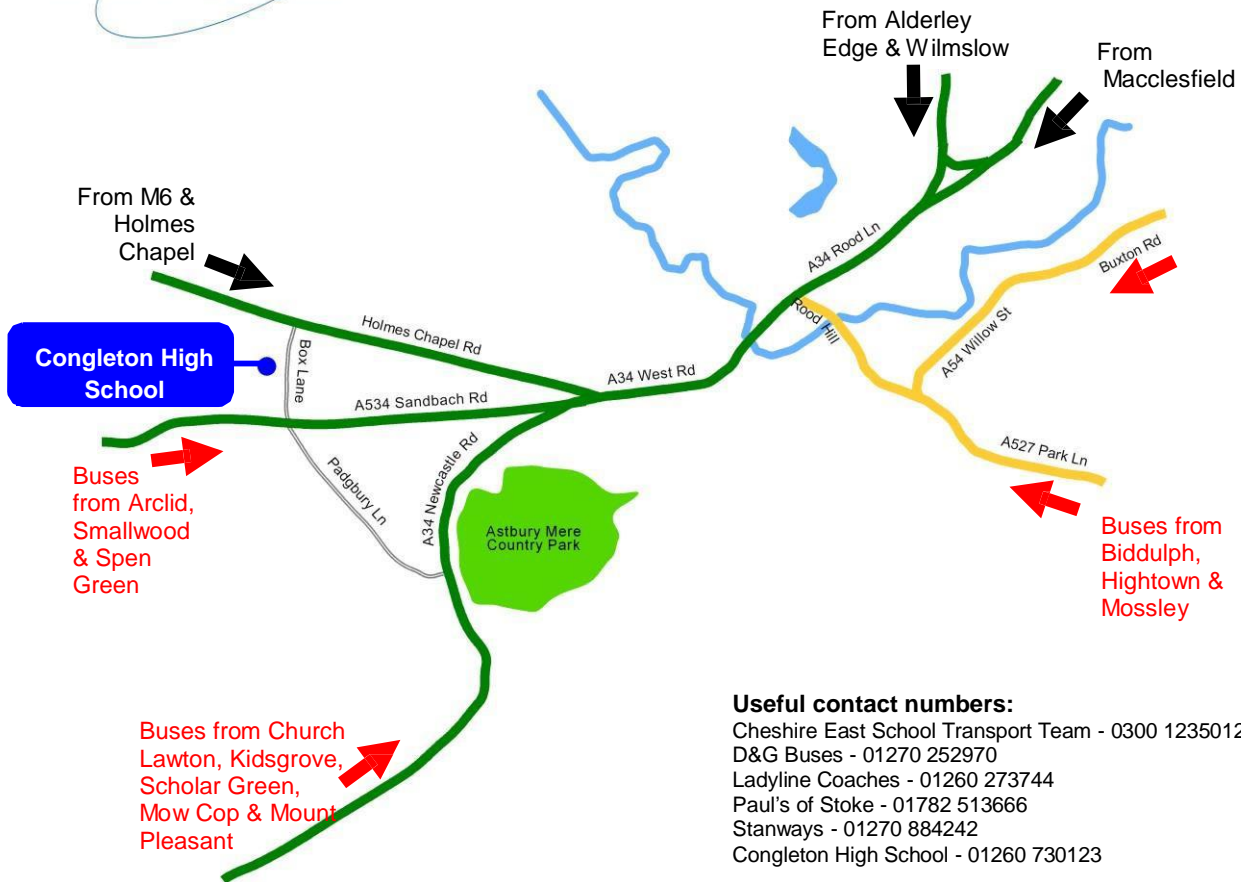

BUS SERVICES TO CONGLETON HIGH SCHOOL

Congleton High School is easily accessible from surrounding areas. Cheshire East Council operates four services bringing children to and from CHS and there are also a number of commercial bus routes providing services from Congleton and surrounding areas.

Free transport to the school is provided by Cheshire East Council Transport Co-ordination for all students up to the age of 16 who live in the catchment area, and are more than three miles away from the school. Bus passes are issued by the Local Authority.

Students are expected to behave properly on school buses and must adhere to the Bus Code of Conduct.

Details of buses serving CHS are shown below:

Cheshire East Council Services

Mount Pleasant & Scholar Green to CHS

Service 81090

Stanway's Coaches

Scholar Green, Stone Chair Lane
Scholar Green, Station Road
Mount Pleasant Post Office, Claire Street
Red Bull crossroads
Hall Green, Congleton Road
Scholar Green, The Bleeding Wolf
Scholar Green, Traveller's Rest
Scholar Green, Post Office
Congleton High School

Church Lawton, Rode Heath & Scholar

Green to CHS

Service 81092

Paul's of Stoke

Church Lawton, Old Knutsford Road/Greengate Road
A50/Sandbach Road
Poolside, Brook Cottage
Rode Church, Church Lane
Church Lane, Oak Drive
A34 Congleton Road North/Station Road
Boarded Barn Smithy
Congleton High School