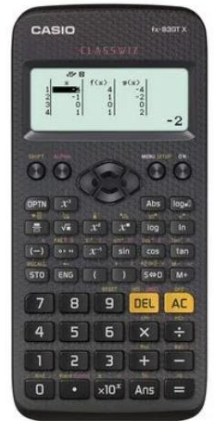

LRC Stationery Price List

Item	Price
Angle Measure	65p
Clear Pencil Case	75p
Compass	35p
Dictionary/ Thesaurus*	£3.00
Eraser	15p
Glue	50p
Highlighter	75p
Index Dividers (10 Tab)	45p
Mathematics Set (in Plastic Case)*	£1.10
Pen - Back/ Blue/ Green	15p
Pencil	15p
Pencil - Art	15p
Pencil Sharpener (Metal)	20p
Plastic Pockets	2p
Post-It Notes	50P
Protractor	20p
Ruler - 15cm	15p
Ruler - 30cm	25p
Scientific Calculator*	£9.20
Sellotape	75p