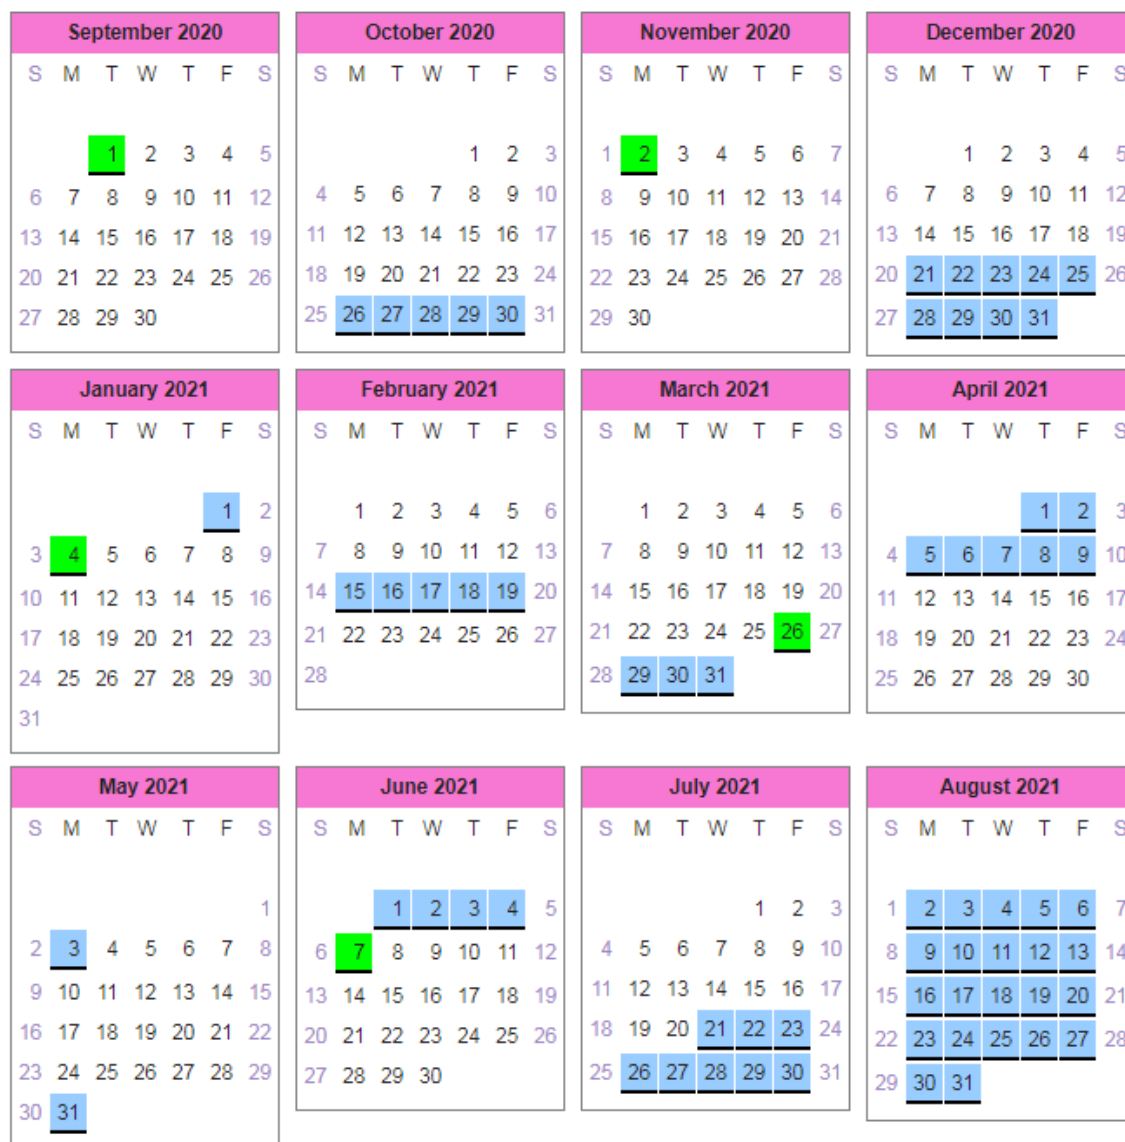

# Cribden House – Holiday List pupils 2020-2021

Rawtenstall Cribden House Community Special School - Community School (Special - Primary)

Total Openings: 190

Training Days: 5

School is closed to pupils on all days blue and green