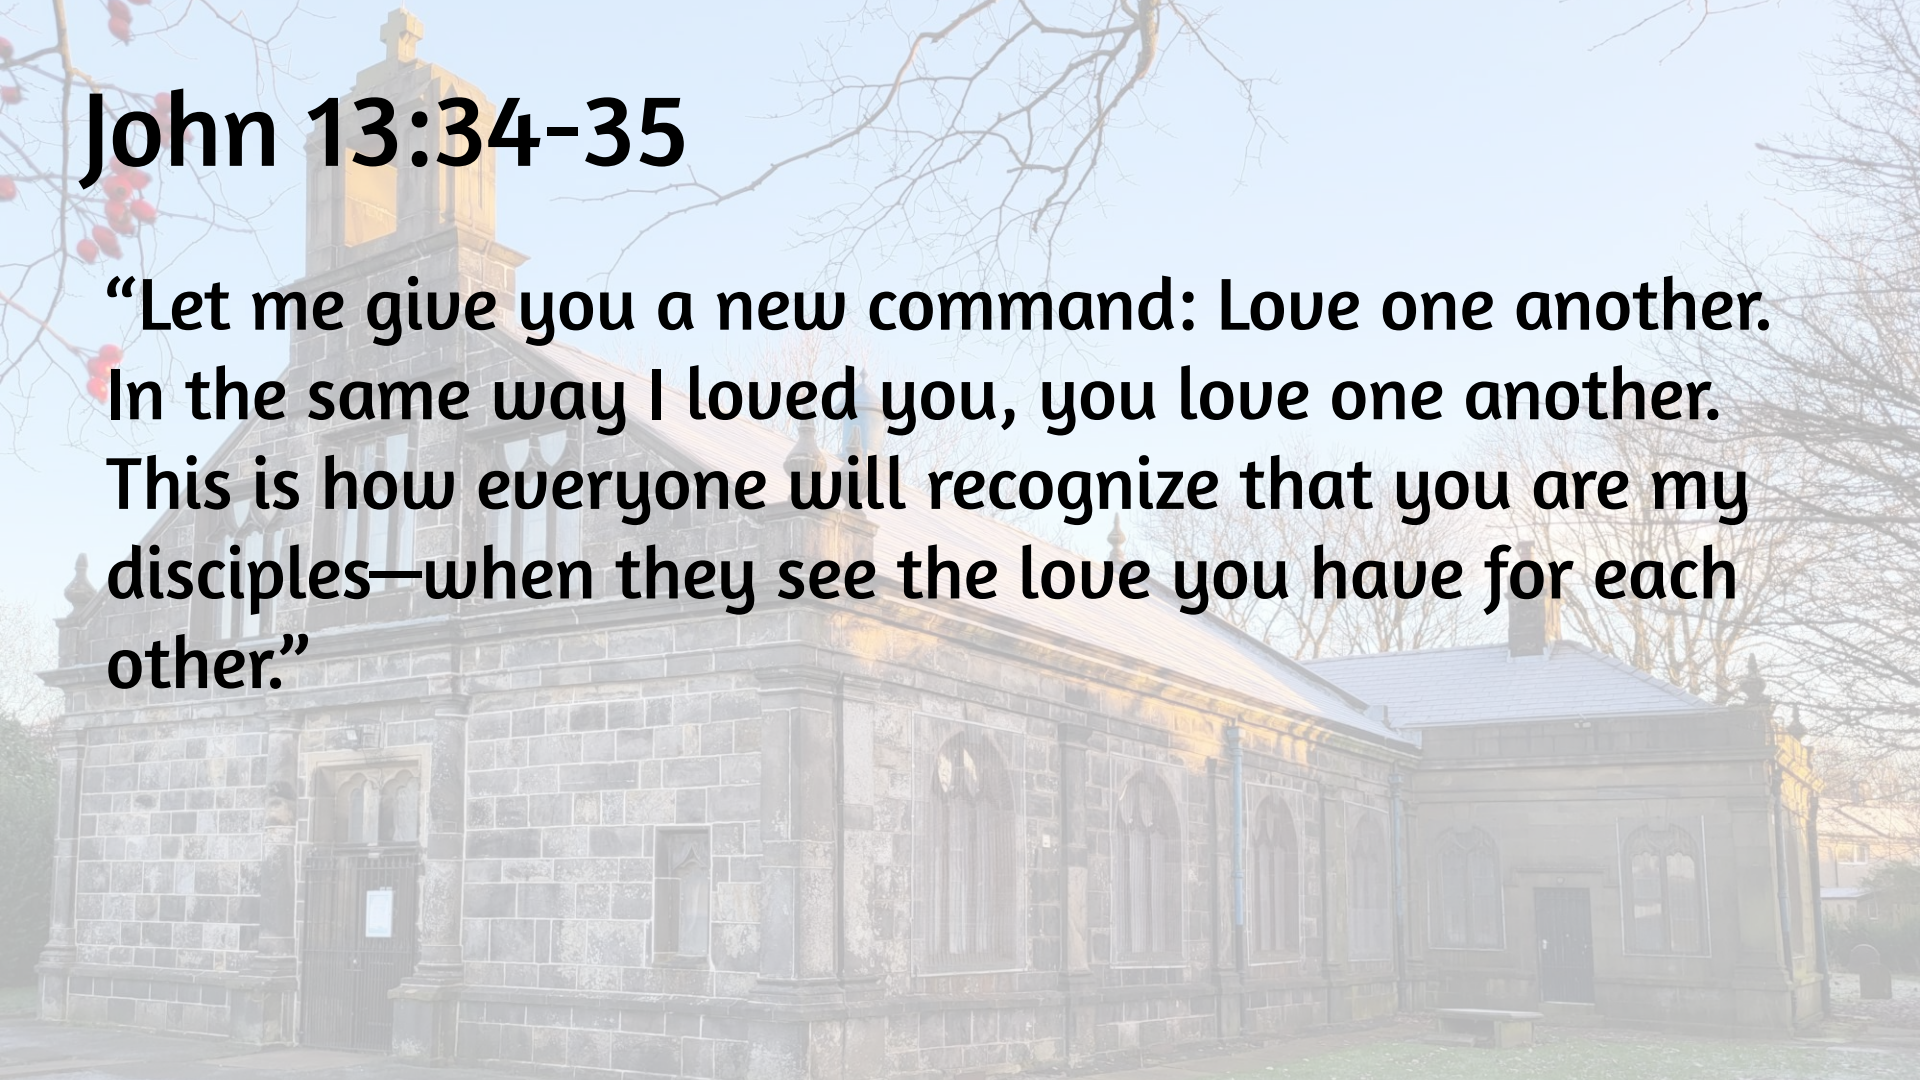

John 13:34-35

“Let me give you a new command: Love one another. In the same way I loved you, you love one another. This is how everyone will recognize that you are my disciples—when they see the love you have for each other.”