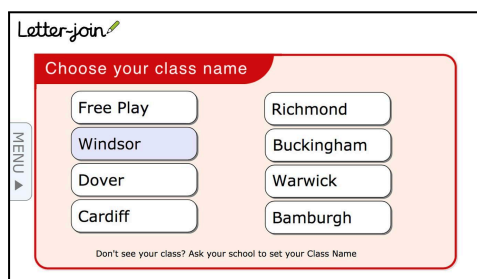

Choose a Classroom

Once logged-in, choose your child's classroom and you can use Letter-join's resources and fun activities to reinforce the handwriting we teach at school. You can trace over the letters and words and play the games on your tablet.

We are limited to the number of users who can log in to this account, so please do not share these log-in details.