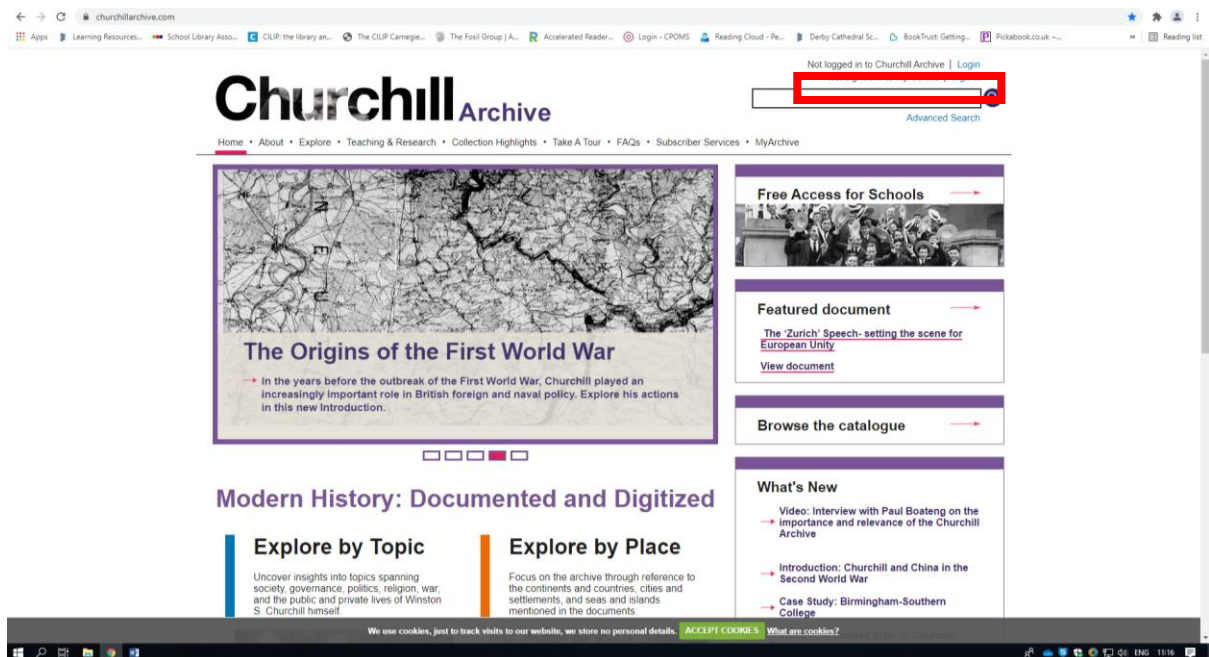

## How to login into the Churchill Archives Site

- 1) Click in the top right hand corner the button that says 'login' next to Churchill Archives.

- 2) Click on the option I subscribe through my school.

- 3) Enter your login details.