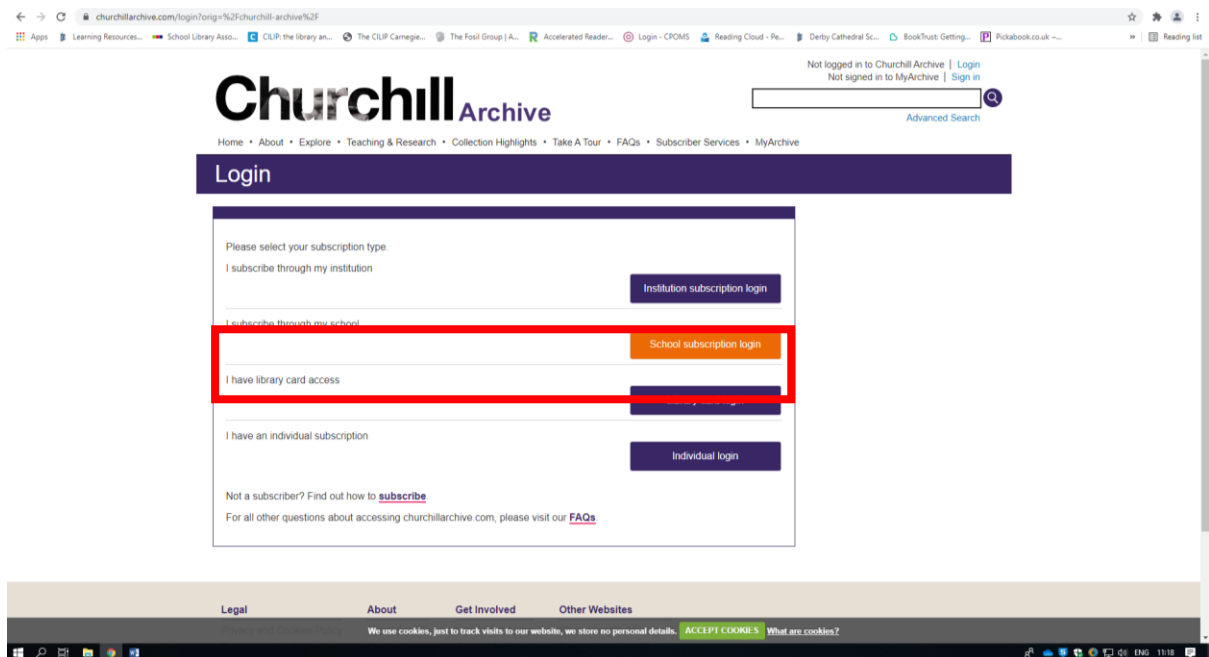

## How to login into the Churchill Archives Site

- 1) Click in the top right hand corner the button that says 'login' next to Churchill Archives.

- 2) Click on the option I subscribe through my school.

- 3) Enter your login details.