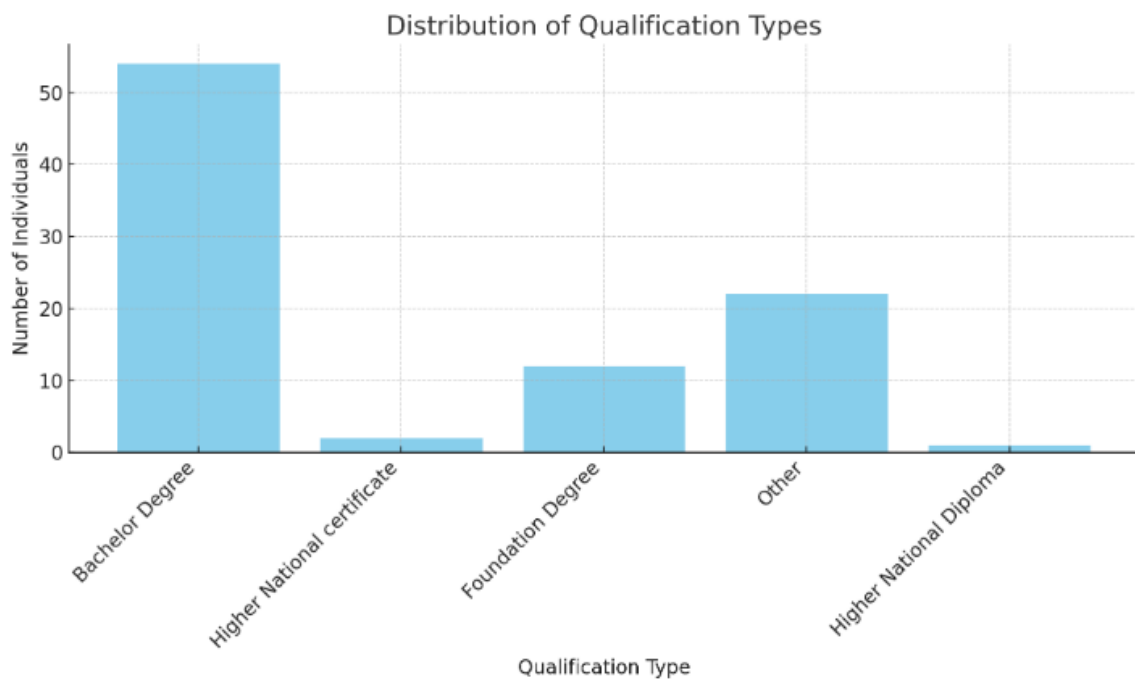

In our commitment to providing comprehensive and impactful careers advice, we recognise the importance of measuring performance and assessing the outcomes of our guidance. The assessment of careers advice and destination data is a crucial component of our continuous improvement efforts.

Below is the Destination Data for our Year 13s in the 2024 Cohort.

120 Students in total.

The majority of students went on to study at higher education providers, with an increased number opting for apprenticeships. A summary of the destinations is below;