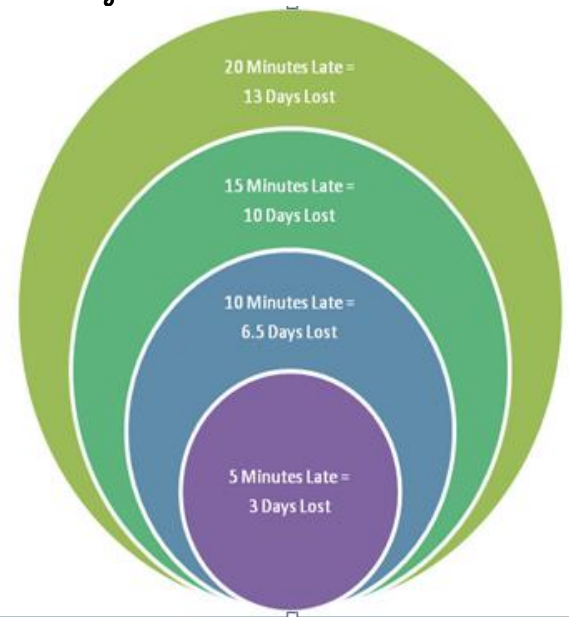

Downholland Haskayne CE Primary

Newsletter No: 22
18th June 2021

Contact: bursar@haskayne.lancs.sch.uk
Phone: 0151 526 0614

Non-Uniform Days

The 'Friends of Haskayne School' are organising a summer raffle and would be grateful for raffle prize donations. We will, therefore, be having a non-uniform day on Wednesday 23rd June and Wednesday 30th June for raffle prize donations.

Mask

Please could I remind parents that masks are still required to be worn on the school playground.

After school Care

We are still looking into the possibility of running an after school club next term. This is your last chance to express your interest by completing the attached form. Thank you.

Polite reminder

School door opens: 8.45 am

Lessons begin at: **8.55 am**

School finishes: 3.15 pm

Please can you make sure your child arrives on time

GOOD

TIMEKEEPING

MATTERS

Did you know that being 15 minutes late each day is the same as missing two weeks of school?

Every Day Counts
But every minute is important

Star of the week

We have awarded the 'Star of the week award' to:

KS1 – FG & AC

KS2 – AQ & MB

Well done!

Have a lovely weekend,
Mrs Hains & all the staff