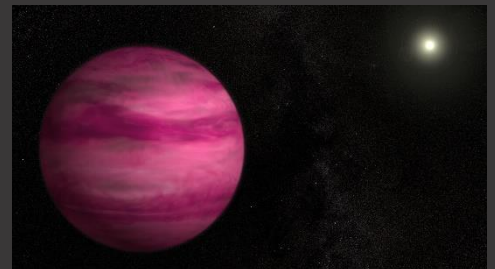

Interesting facts

- It's the most powerful planet in the death zone!
- Levi 2020 would be next to it!
- Monoplon2201 has acid mons life!
- Possibly in 100 years, Levi2020 will disappear.