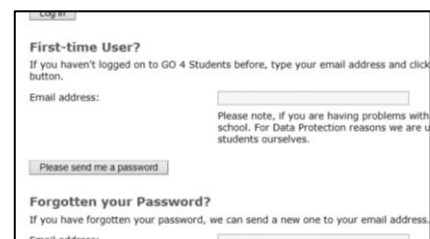

If you've not used Go4Schools before (or you've forgotten your password), you'll need to set a new password. Enter your email address and one will be emailed to you.

How do I check my school email?
www.ealingfields.org.uk
Click on **Copia e-Learning**.
Scroll down to **Student Email**.
Log in using your school email address and your normal Ealing Fields network password

To view your reports and gradesheets, scroll down to the **Progress and reports** section and click the View report link.

Subject	23 Oct	16 Dec	Current Grade
English		5	5
Mathematics	5-	5+	5+
Attendance	99.2%	98.7%	98.6%
	View report	View report	

Subject	Target Grade	Current Grade	Mark sheet summary
Mathematics	6-	5+	Q1 Assessment 5-
			Q2 Assessment 5+
			Q3 Assessment -
			Q4 Assessment -
			Assessed Homework 6-
English	5+	5	Q1 Writing Assessment 5
			Homework 1 4-

Click on the links in the mark sheet summary column to see more detail about each assessment.