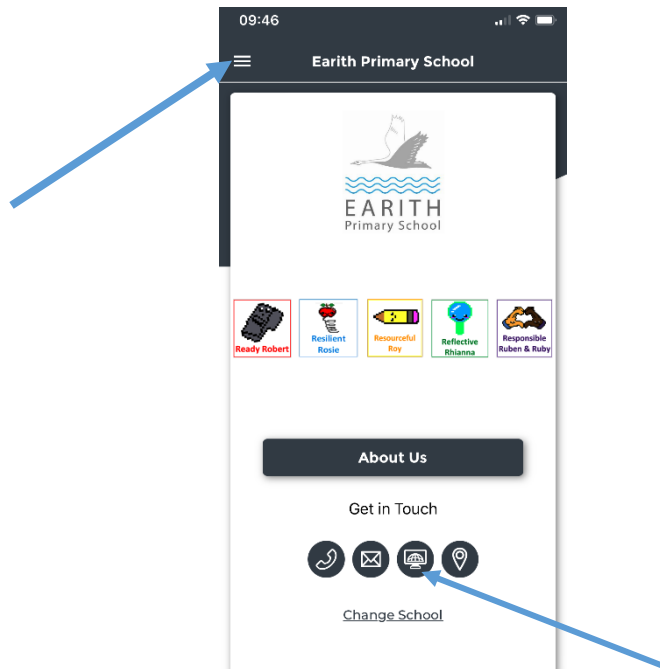

1. Download Schudio App (ensure your phone allows notifications for this app)

2. **Search & Select Earith Primary** as your school

3. Top, left-hand corner (3 lines): **messages** will show you a list of all the **latest things we have/are notifying you about** (these will link straight to that part of the site when clicked). You can also view school **calendar** here

4. To **access the website directly**, click on the website icon:

The website should be more mobile-friendly. You can find all your usual favourites: *Assemblies, Sid the Cygnet, Mrs M's Reading Blog, Weekly Newsletters & Events*, for example. We'll also send you direct notifications when a new one of these has been added.