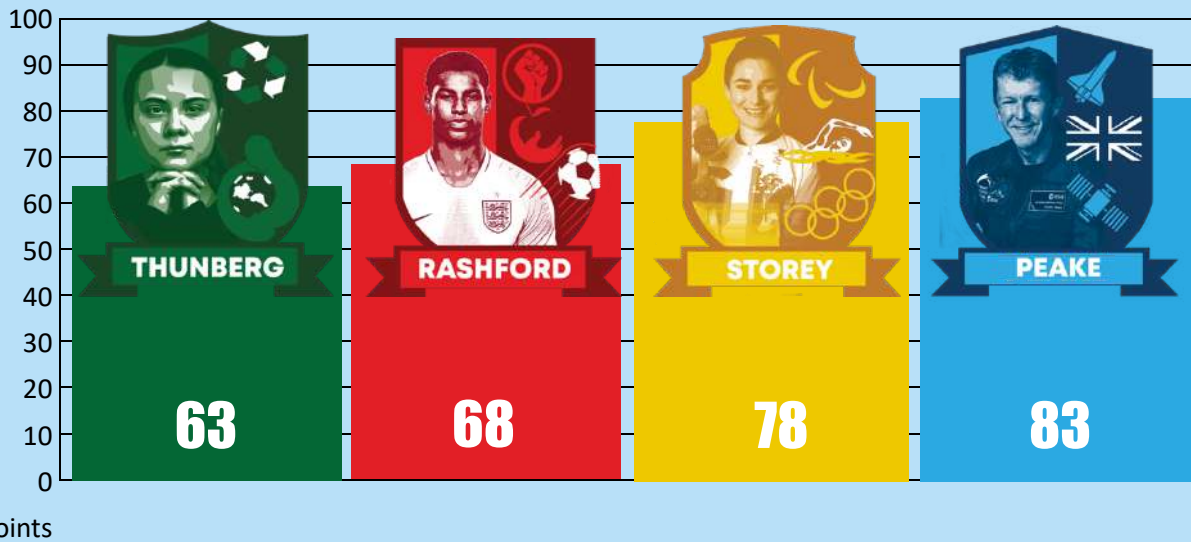

House Points

House to reach 50, 100 and 150 points will receive a special treat!

Points

After School Clubs Summer 1 13/04/26 – 22/05/26

	Monday	Tuesday	Wednesday	Thursday	Friday
Lunchtime					YOGA & MINDFULNESS Y3 6 weeks – Miss Phillips 17/04/2026 – 23/05/2026
After School Club	CARD GAMES CLUB Y3 5 weeks – Mrs Barker-Gaskell 13/04/2026 – 22/05/2026 4TH MAY IS A BANK HOLIDAY	SATS BOOSTER Y6 5 weeks – Mr Brindle 24/03/2026 – 05/05/2026 GARDENING CLUB Y4 Mr Frost 14/04/2026 – Until planting is complete	MIXED FOOTBALL TRAINING Y5/6 6 weeks – Chorley Sports 15/04/2026 – 21/05/2026 TAEKWONDO YR-6 6 weeks – Eddie Ellison 15/04/2026 – 21/05/2026 FRENCH CLUB YR-6 Mrs Roden 15/04/2026 – 21/05/2026	NETBALL Y5/6 6 weeks – Chorley Sports 16/04/2026 – 22/05/2026 SPANISH CLUB YR-6 Mrs Roden 16/04/2026 – 22/05/2026	

Readers of the Week

Well done to all our Reader of the Week winners! Please take care of home reading books so they stay in good condition, and remember to return your reading bag (with reading pal and book) next Thursday.

Thank you.