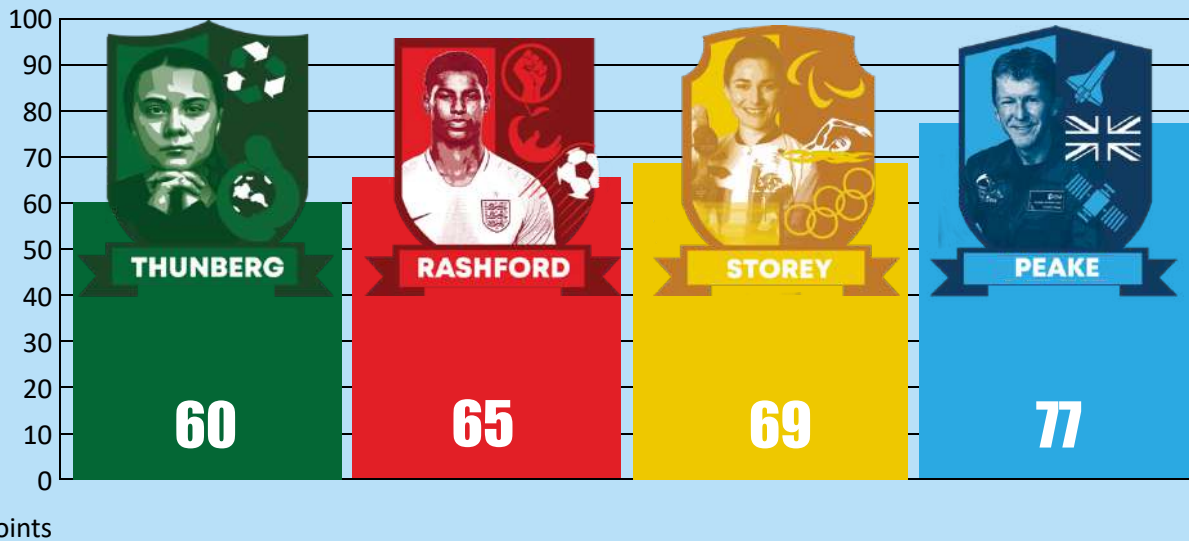

Beechbuds Summer Celebration Update

Beechbuds parents and carers are invited to a relaxed Outdoor Stay and Play session in place of this year's traditional sports day.

Friday 5th June | 2–3 pm | EYFS Garden