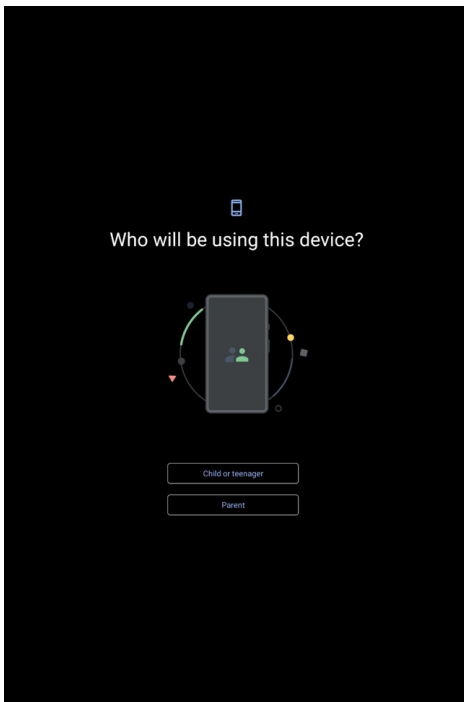

Samsung Tablets Parental Controls

Tap [Child or teenager].