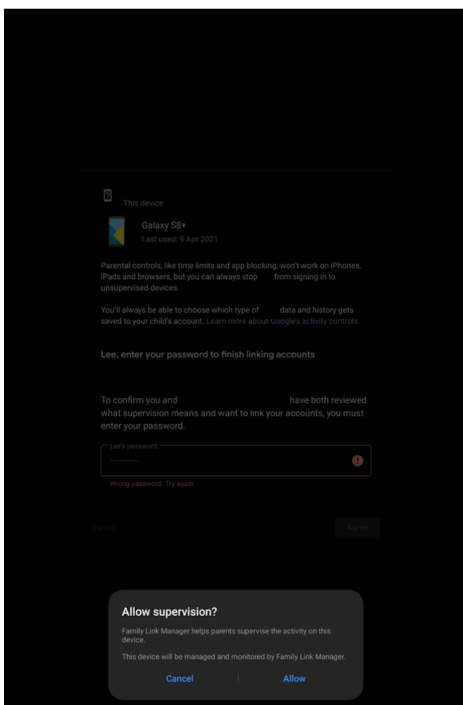

[Get started](#)

Samsung Tablets Parental Controls

Tap [Child or teenager].

Samsung Tablets Parental Controls

Now time to link your child's Google account with your Google family group. If it's not the account list, add your child's Google account by choosing [Add or create account for your child] then tap [Next].

Samsung Tablets Parental Controls

Review what you can and cannot do with Google Family Link with your child. Scroll to the bottom and enter the password of the child's account to continue. Tap [Agree], then tap [Allow supervision].