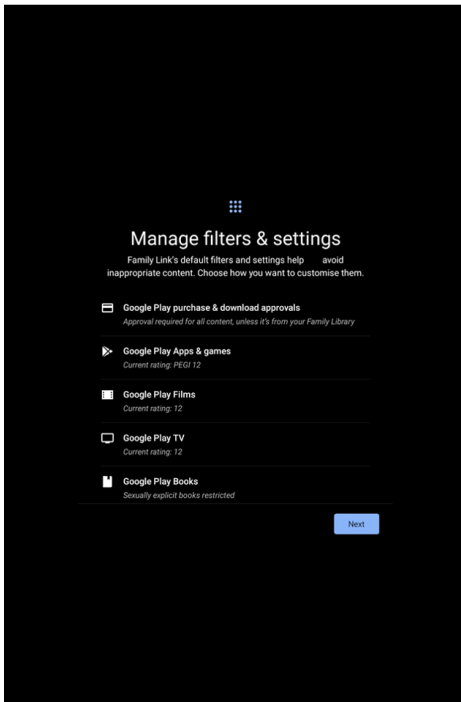

Samsung Tablets Parental Controls

Next, you can manage what apps the user can and cannot access. Once approved tap [Next].

Samsung Tablets

Parental Controls

Next, you can manage filters and settings, such as Google Play purchases, apps, games, films, TV, and books via PEGI rating. Once approved tap [Next].

Samsung Tablets

Parental Controls

Install Google Family Link You can then install the Google Family Link app which gives your child a dashboard of what activity a parent can see. You can install Google Family Link from the Google Play Store on their device to further manage your child's account and access it remotely. More information on Google Family Link is available [here](#).