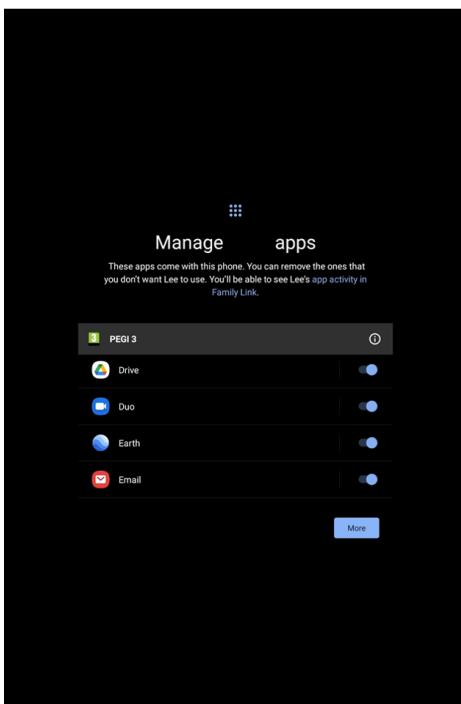

Samsung Tablets Parental Controls

Next, you can manage what apps the user can and cannot access. Once approved tap [Next].