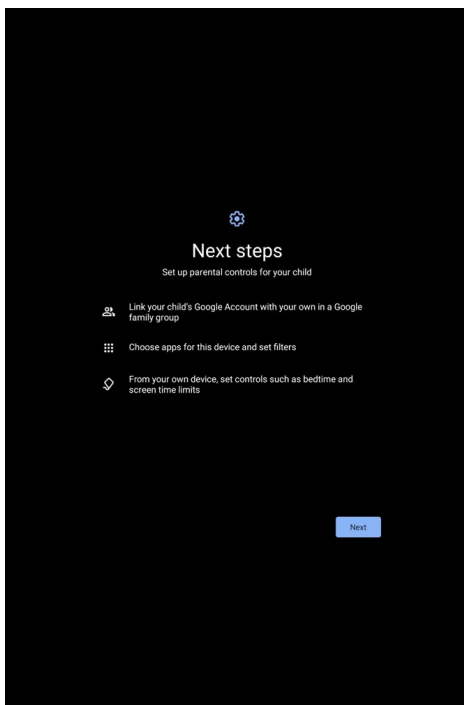

[Get started](#)

Samsung Tablets Parental Controls

Tap [Child or teenager].

Samsung Tablets Parental Controls

Now time to link your child's Google account with your Google family group. If it's not the account list, add your child's Google account by choosing [Add or create account for your child] then tap [Next].

Samsung Tablets Parental Controls

Review what you can and cannot do with Google Family Link with your child. Scroll to the bottom and enter the password of the child's account to continue. Tap [Agree], then tap [Allow supervision].