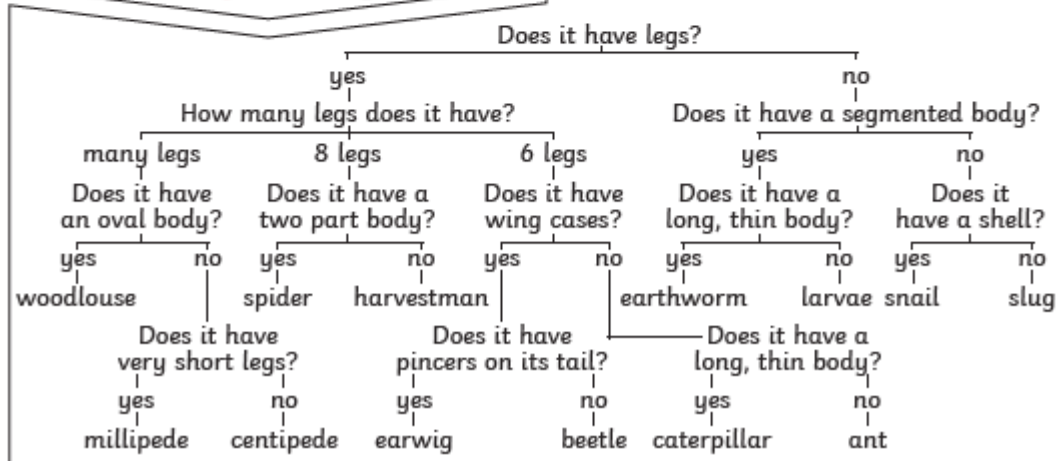

Invertebrate Classification Key

Plants can be sorted into many different groups. For example: