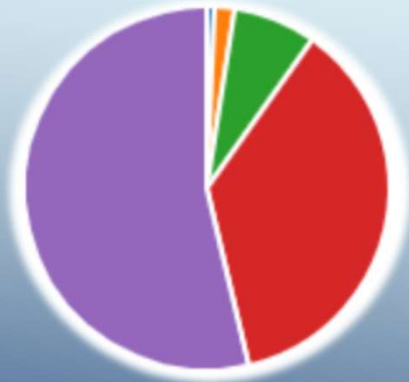

# GCA PARENT REMOTE LEARNING SURVEY

January 2021

IS YOUR CHILD ABLE TO ACCESS THEIR REMOTE LEARNING?