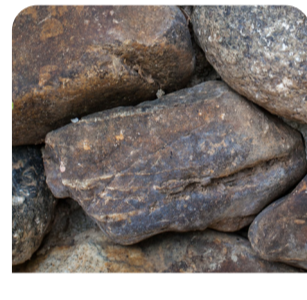

leg

life cycle

log

minibeast
hotel

plant

rock

shell

snail