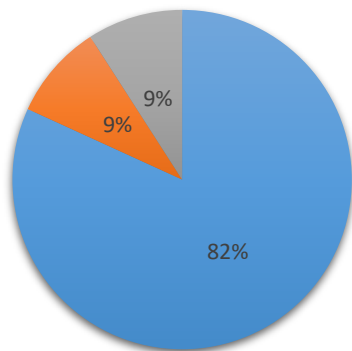

Grove Vale Primary School Governing Body Diversity Statement 2023/24

Total number of Governors - 11

Religion/Belief

■ Christian ■ Hindu ■ None ■ Sikh

Gender

■ Male ■ Female

Disability

■ None ■ Hearing Impairment
■ Learning Difficulties

Age range

■ 30-39 ■ 40-49 ■ 65+

Ethnic Origin

■ Asian or Asian British - Indian
■ Black or Black British - Caribbean
■ Mixed Ethnic - White & Asian
■ White - Welsh/English/Scottish/N. Ireland

Sexual Orientation