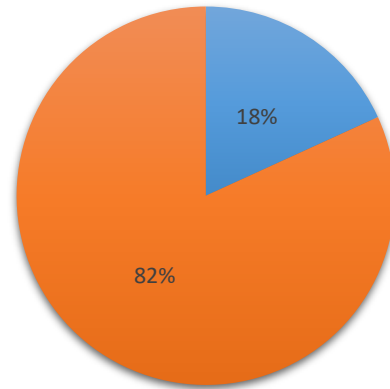

Grove Vale Primary School Governing Body Diversity Statement 2023/24

Total number of Governors - 11

Religion/Belief

■ Christian ■ Hindu ■ None ■ Sikh

Gender

■ Male ■ Female

Disability

■ None ■ Hearing Impairment
■ Learning Difficulties

Age range

■ 30-39 ■ 40-49 ■ 65+

Ethnic Origin

■ Asian or Asian British - Indian
■ Black or Black British - Caribbean
■ Mixed Ethnic - White & Asian
■ White - Welsh/English/Scottish/N. Ireland

Sexual Orientation