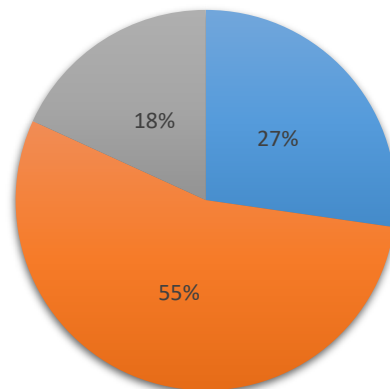

Grove Vale Primary School Governing Body Diversity Statement 2023/24

Total number of Governors - 11

Religion/Belief

■ Christian ■ Hindu ■ None ■ Sikh

Gender

■ Male ■ Female

Disability

■ None ■ Hearing Impairment
■ Learning Difficulties

Age range

■ 30-39 ■ 40-49 ■ 65+

Ethnic Origin

■ Asian or Asian British - Indian
■ Black or Black British - Caribbean
■ Mixed Ethnic - White & Asian
■ White - Welsh/English/Scottish/N. Ireland

Sexual Orientation