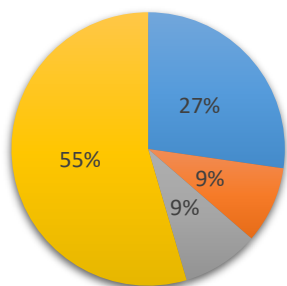

Grove Vale Primary School Governing Body Diversity Statement 2023/24

Total number of Governors - 11

Religion/Belief

■ Christian ■ Hindu ■ None ■ Sikh

Gender

■ Male ■ Female

Disability

■ None ■ Hearing Impairment
■ Learning Difficulties

Age range

■ 30-39 ■ 40-49 ■ 65+

Ethnic Origin

■ Asian or Asian British - Indian
■ Black or Black British - Caribbean
■ Mixed Ethnic - White & Asian
■ White - Welsh/English/Scottish/N. Ireland

Sexual Orientation