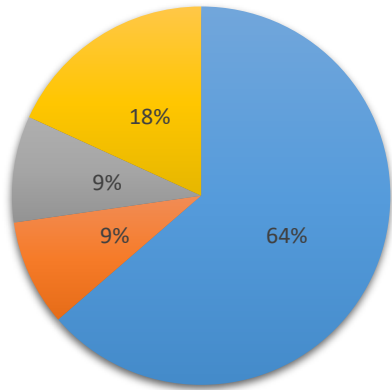

Grove Vale Primary School Governing Body Diversity Statement 2023/24

Total number of Governors - 11

Religion/Belief

■ Christian ■ Hindu ■ None ■ Sikh

Gender

■ Male ■ Female

Disability

■ None ■ Hearing Impairment
■ Learning Difficulties

Age range

■ 30-39 ■ 40-49 ■ 65+

Ethnic Origin

■ Asian or Asian British - Indian
■ Black or Black British - Caribbean
■ Mixed Ethnic - White & Asian
■ White - Welsh/English/Scottish/N. Ireland

Sexual Orientation