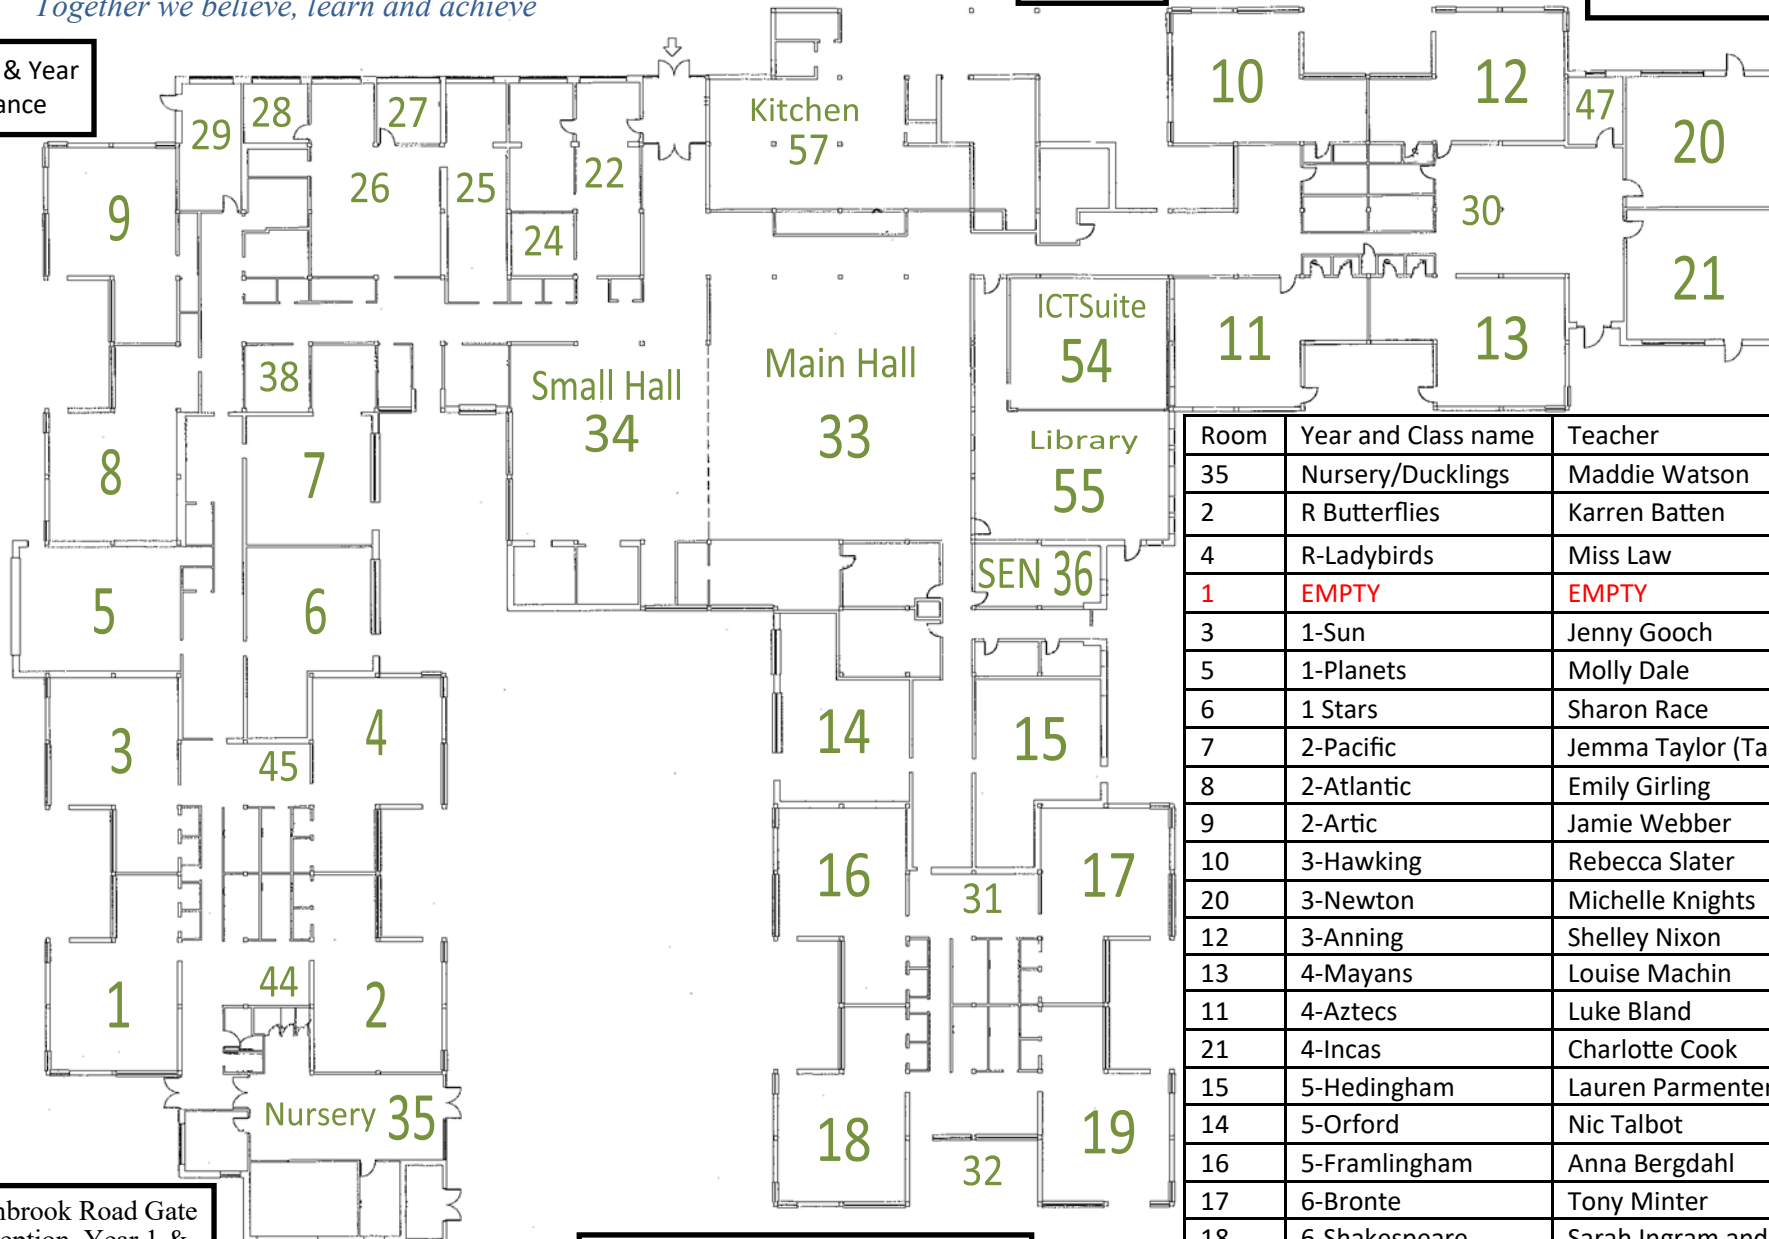

Gusford Primary School 2022-23

Together we believe, learn and achieve

Car Park Entrance

KS 2 Entrance

Junior Playground

Year 1 & Year 2 Entrance

Ellenbrook Road Gate Reception, Year 1 & Year 2 Entrance

Infant Playground