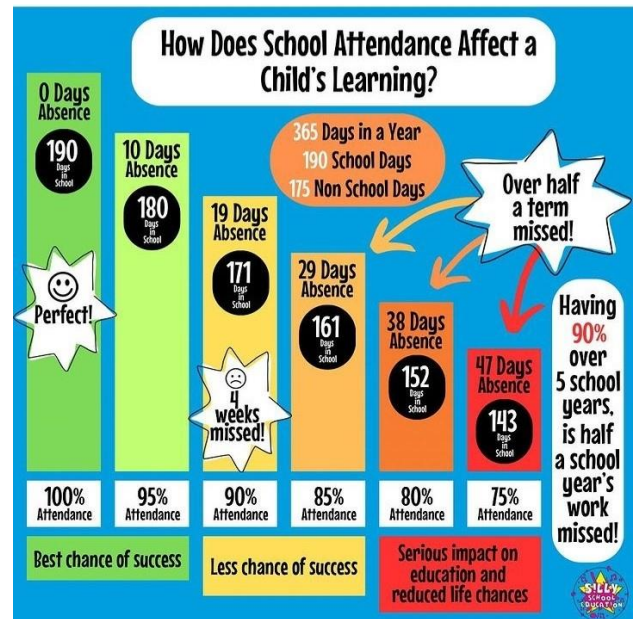

Weekly Attendance Figures

Our whole school attendance target is 95% or more for the end of this academic year. Below is a breakdown of each class's attendance **from last week**. Well done to **Holly** Class for having the highest attendance rate!

Holly	99.2
Maple	93.8
Larch	95.8
Laurel	91.4
Alder	93.8
Elm	97.1
Oak	93
Rowan	90.6
Cedar	96
Redwood	94.9
Blackthorn	96.4
Hawthorn	96
Lime	85.9
Poplar	93.4
School Total	93.9%