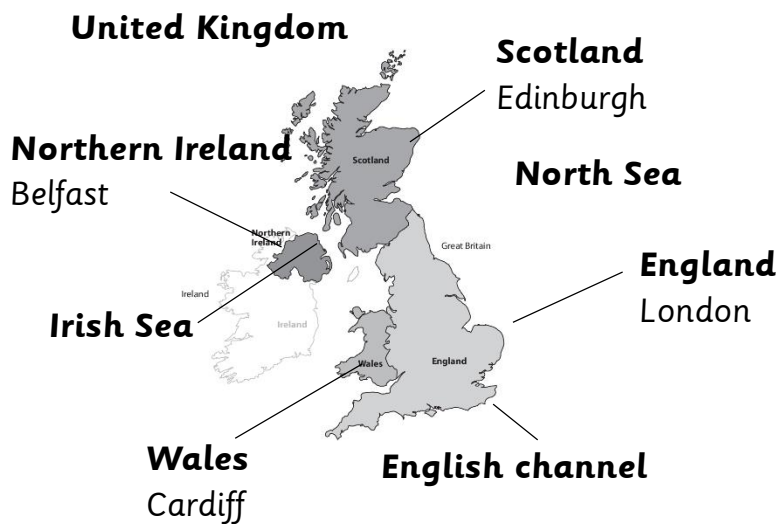

Y2 – How is Teesside different to Cairo?

Seas are smaller than oceans and are usually located where the land and ocean meet.

Oceans and **seas** are vast amounts of water on the Earth's surface.

Cairo is the capital city of Egypt

Egypt is a country in the continent of Africa.

The River Nile is the longest river in the world.

Teesside

Cairo