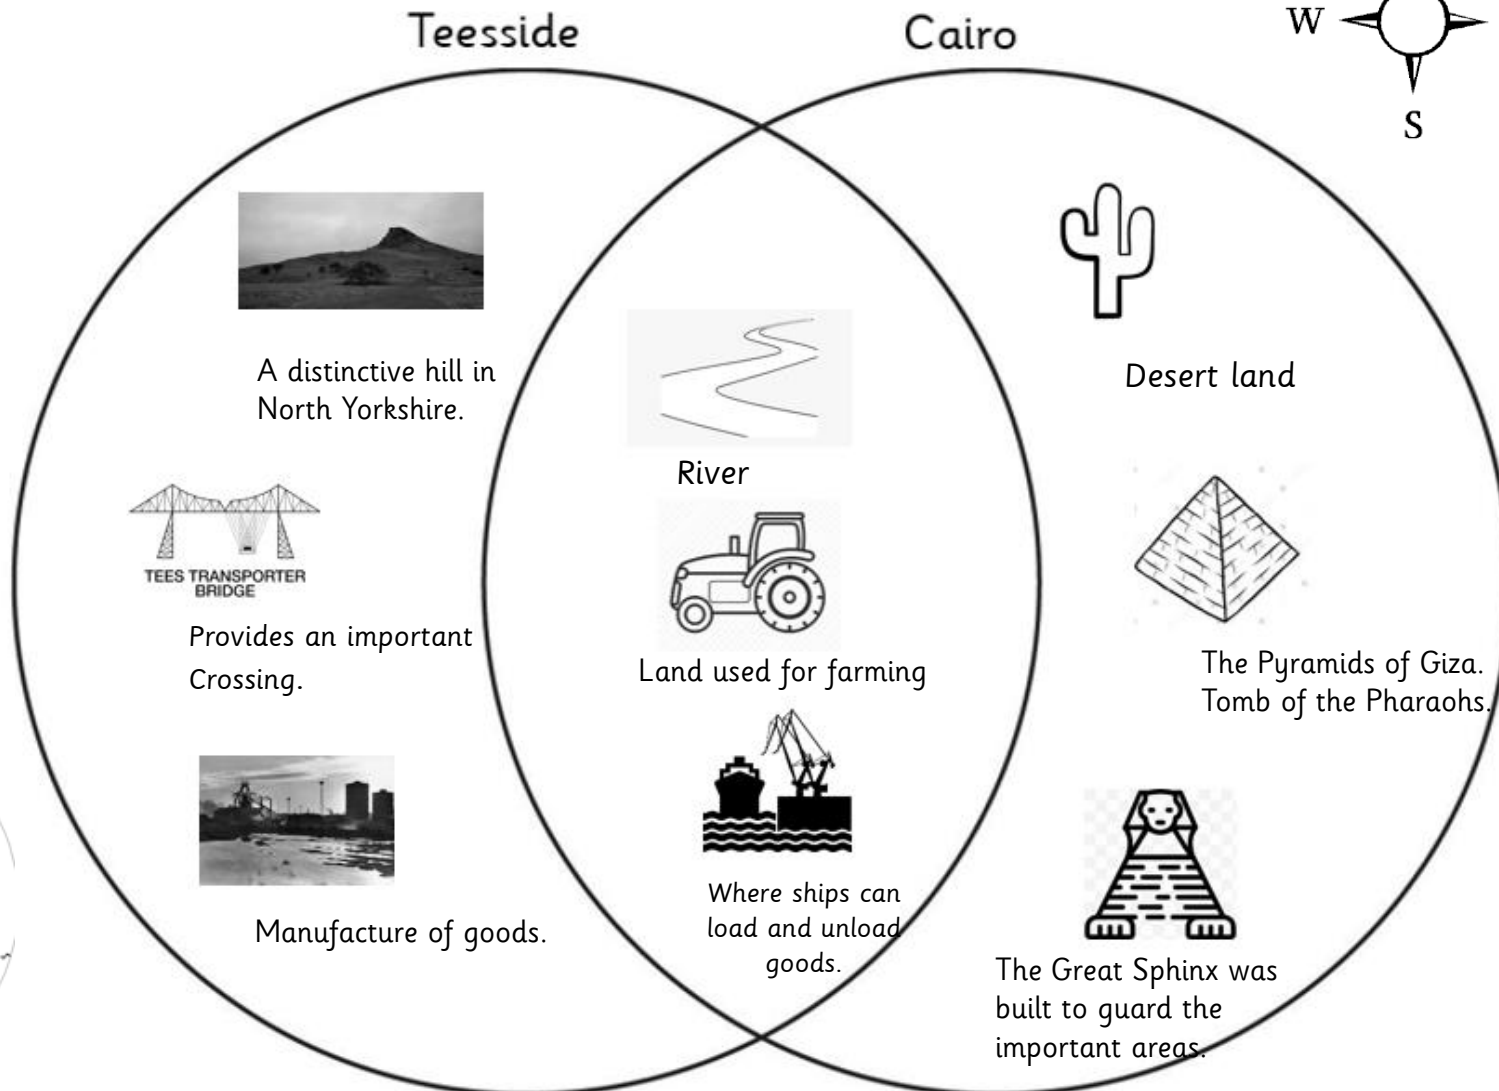

Y2 – How is Teesside different to Cairo?

Seas are smaller than oceans and are usually located where the land and ocean meet.

Oceans and **seas** are vast amounts of water on the Earth's surface.

Cairo is the capital city of Egypt

Egypt is a country in the continent of Africa.

The River Nile is the longest river in the world.

Teesside

Cairo