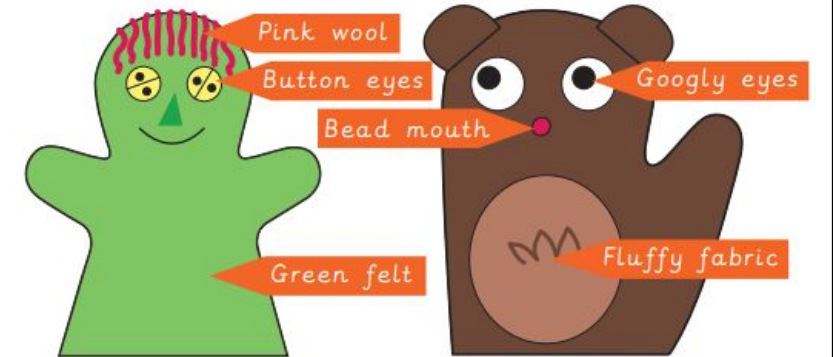

Geography and DT

DT - Puppets