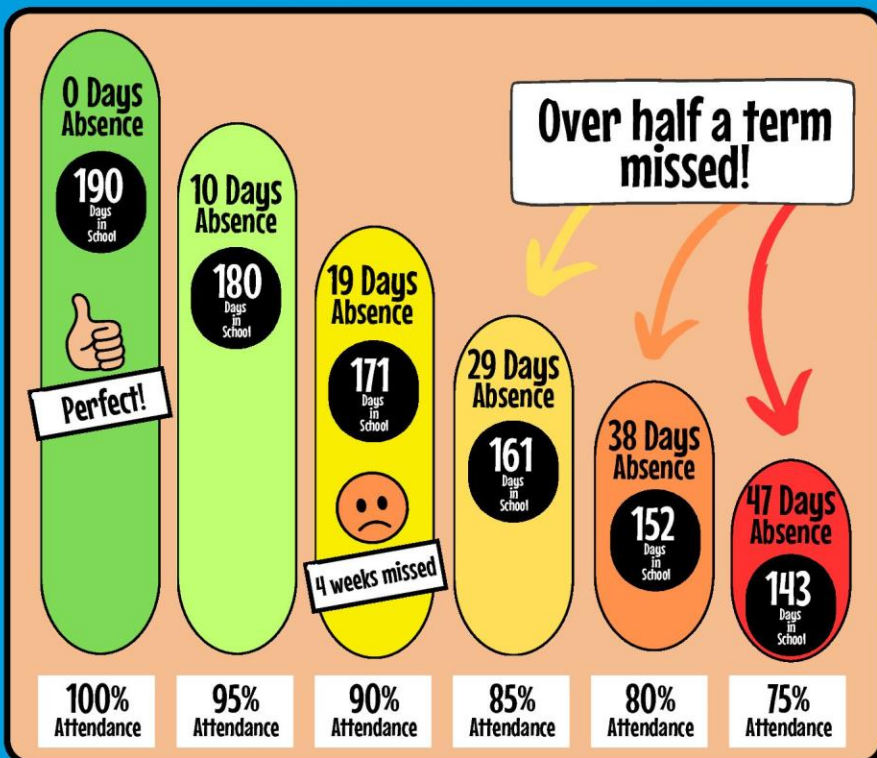

School Attendance

Every day counts...

Good attendance helps with...

Academic Achievement

Regular attendance helps children keep up with the curriculum and perform better academically.

Social Skills

Attending school regularly helps children develop friendships, social skills and learning how to interact with others.

Routine & Responsibility

Good attendance teaches the importance of commitment, routine, and responsibility, which are all valuable life skills.

Focus & Engagement

Children who attend school regularly are more likely to stay engaged in their learning and develop a positive attitude towards education.

Building Confidence

Regular attendance can boost a child's self-esteem and confidence, as they see their progress and achievements over time.

Enhanced Learning Opportunities

School provides not just academic instruction, but also extra-curricular activities and enrichment opportunities.