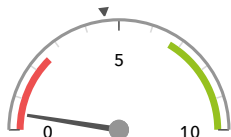

Overview

KS4 Attainment 2019 · Actual results

6 pupils

Attainment 8 (Overall)

% English & Maths (Grade 4+)

0.5

0%

Significantly below the national average (4.6) ◀