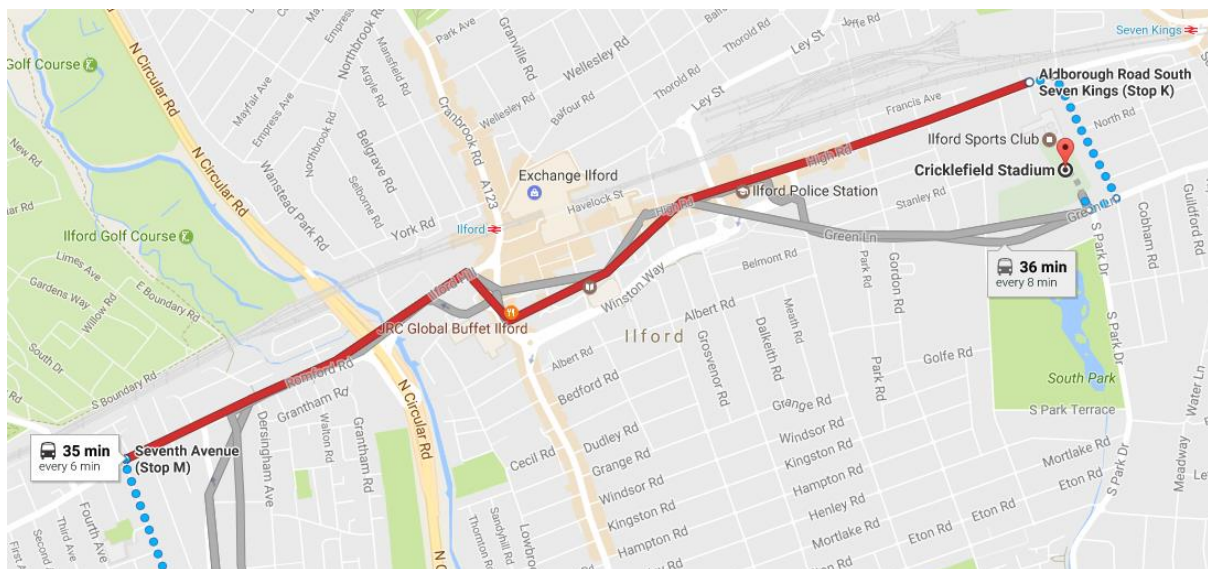

Further information:

VENUE: Cricklefield Stadium, Highbury Gardens, Ilford IG3 8AA (Bus: 86 from Romford road)

DATE: Thursday 14th July 2022

MEETING PLACE: All students are to arrive at the stadium at 12.00pm for registration.

RETURN HOME TIME: Students will be dismissed from the stadium via Seven Kings High Road at 2.40pm and are required to make their own way home.

REQUIRED: All students are required to bring a packed lunch and plenty of water, as they will not be allowed to leave the stadium. Please ensure you check the weather forecast and be prepared for this. Sun or rain protection could be required.

Students on free school meals will receive their lunch at the venue.

Yours Sincerely,

P.E Department

Suggested travel plan:

- **86 bus from Romford Road**
- **Get off the bus at Aldborough Road South (a member of the Senior Leadership Team will be at the bus stop to direct students to the stadium)**